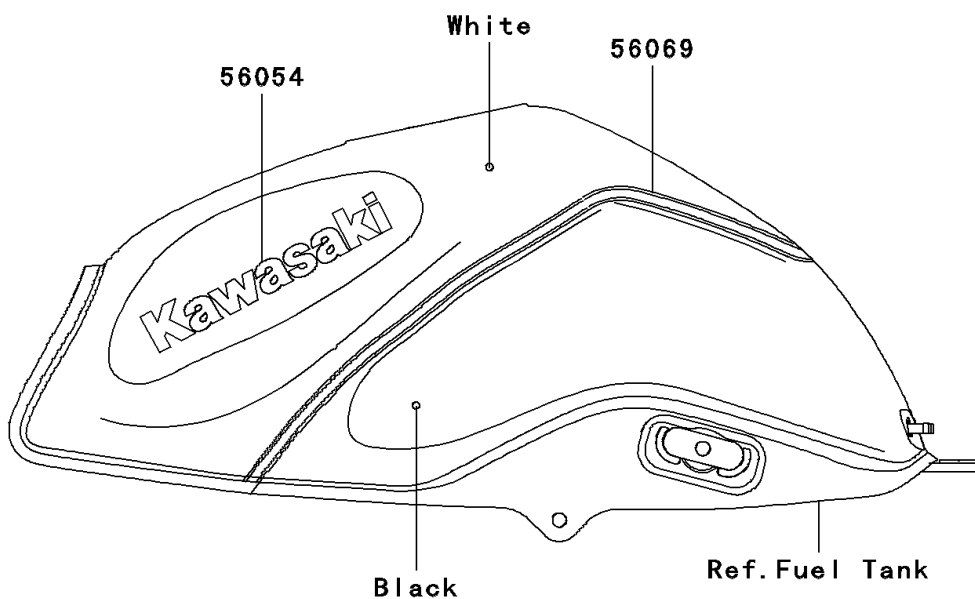

2010 Z750 (European)

PARTS DIAGRAM

Decals(White/Black)(LAF/LAS)

F2861J

2010 Z750 (European)

PARTS LIST

Decals(White/Black)(LAF/LAS)

ITEM NAME

PART NUMBER

QUANTITY
