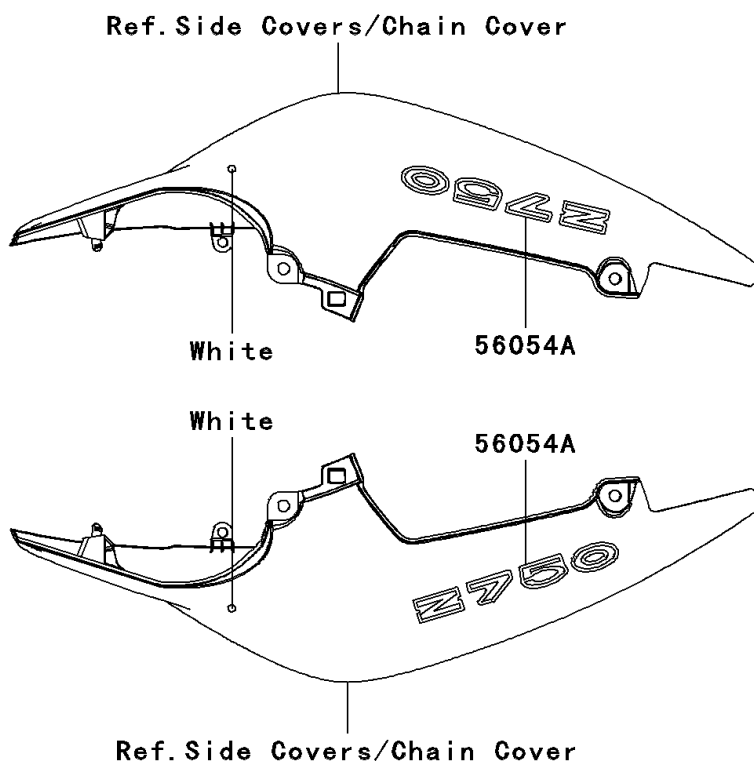

2010 Z750 (European)

PARTS DIAGRAM

Decals(White/Black)(LAF/LAS)

F2861J

2010 Z750 (European)

PARTS LIST

Decals(White/Black)(LAF/LAS)

ITEM NAME

PART NUMBER

QUANTITY
