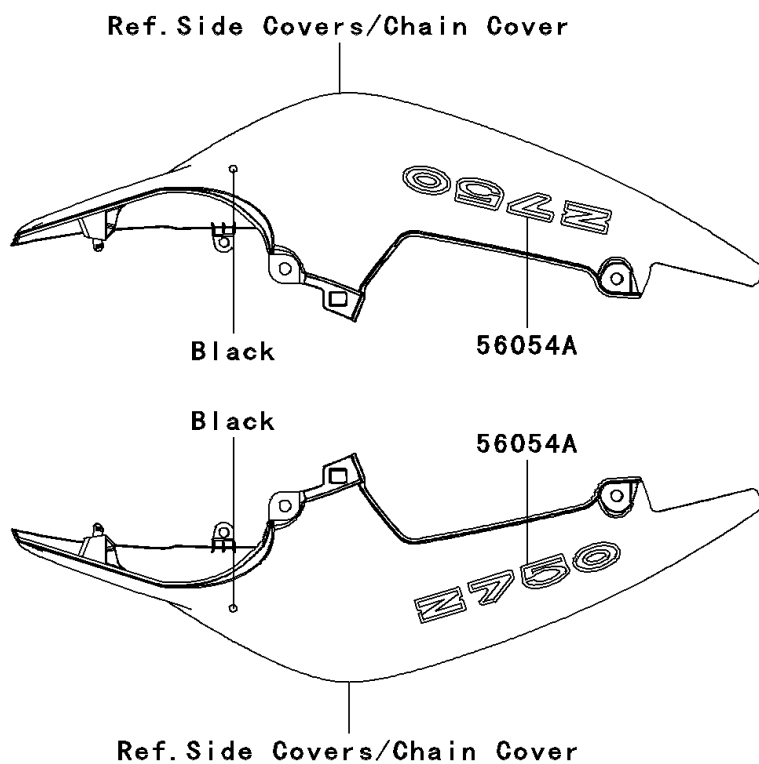

## PARTS DIAGRAM

Decals(Black)(LAF/LAS)

**Kawasaki**

Let the Good Times Roll®

F28611

## PARTS LIST

Decals(Black)(LAF/LAS)

**ITEM NAME**

**PART NUMBER**

**QUANTITY**

---