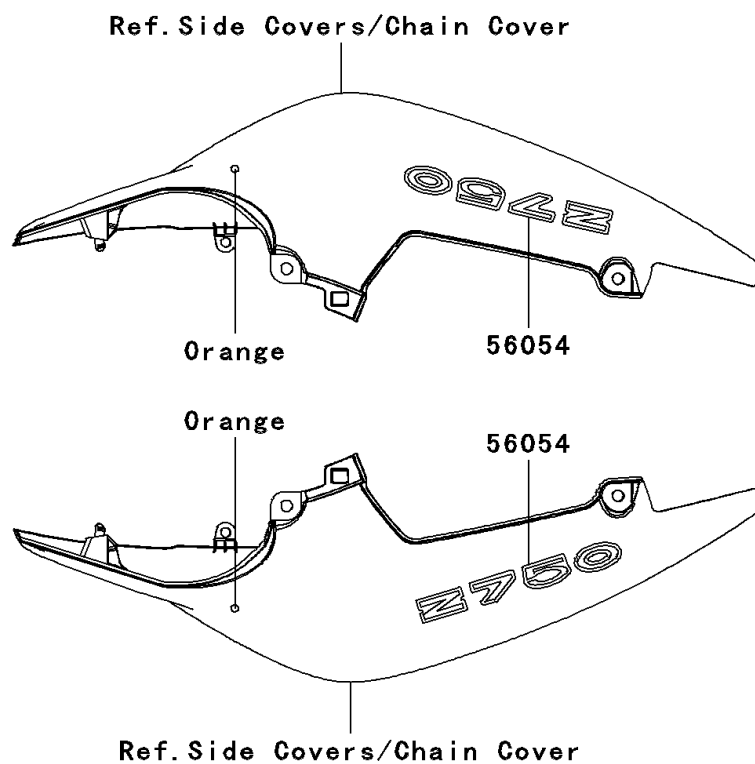

2010 Z750 (European)

PARTS DIAGRAM

Decals(Orange)(LAF/LAS)

F2861H

2010 Z750 (European)

PARTS LIST

Decals(Orange)(LAF/LAS)

ITEM NAME

PART NUMBER

QUANTITY
