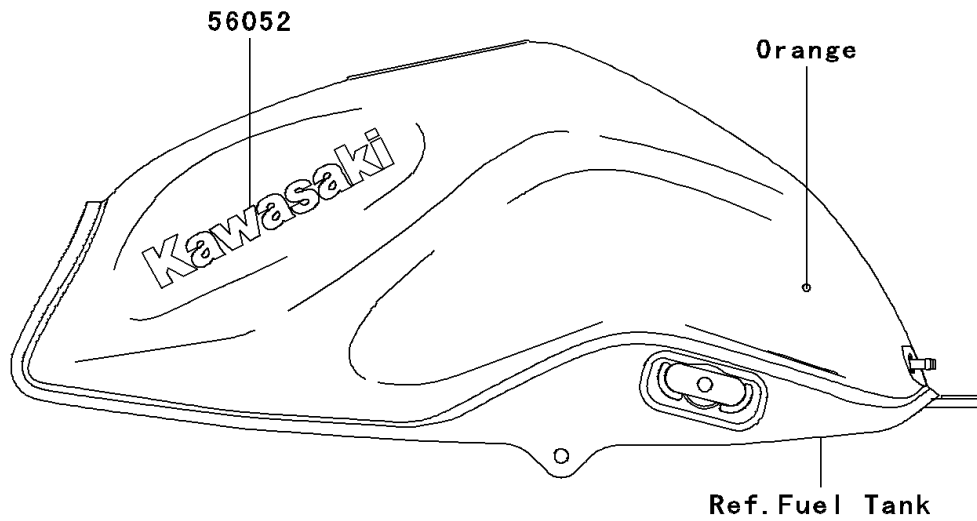

2010 Z750 (European)

PARTS DIAGRAM

Decals(Orange)(LAF/LAS)

F2861H

2010 Z750 (European)

PARTS LIST

Decals(Orange)(LAF/LAS)

ITEM NAME

PART NUMBER

QUANTITY
