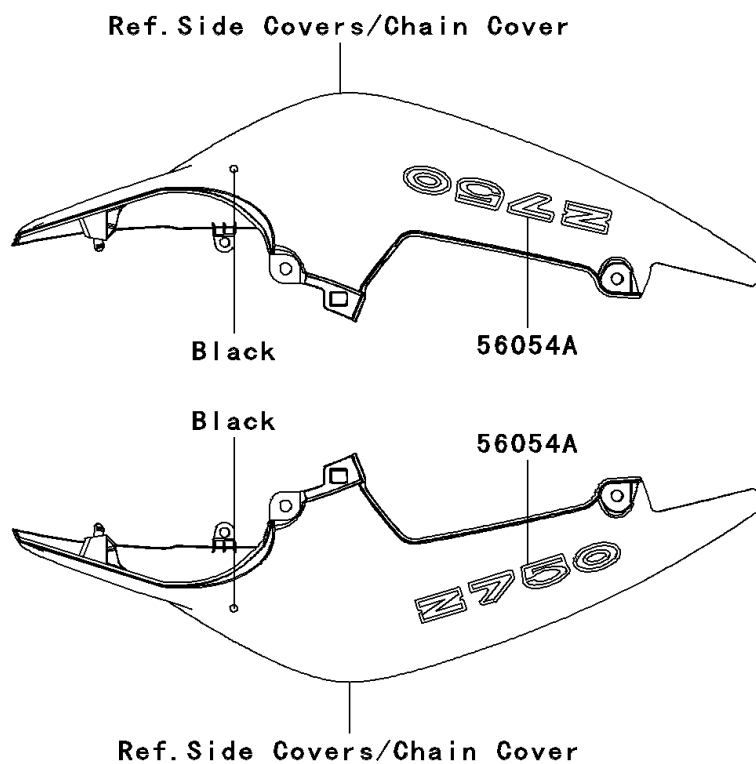

## PARTS DIAGRAM

Decals(Black)(L9F)

**Kawasaki**

Let the Good Times Roll®

F2861G

## PARTS LIST

Decals(Black)(L9F)

**ITEM NAME**

**PART NUMBER**

**QUANTITY**

---