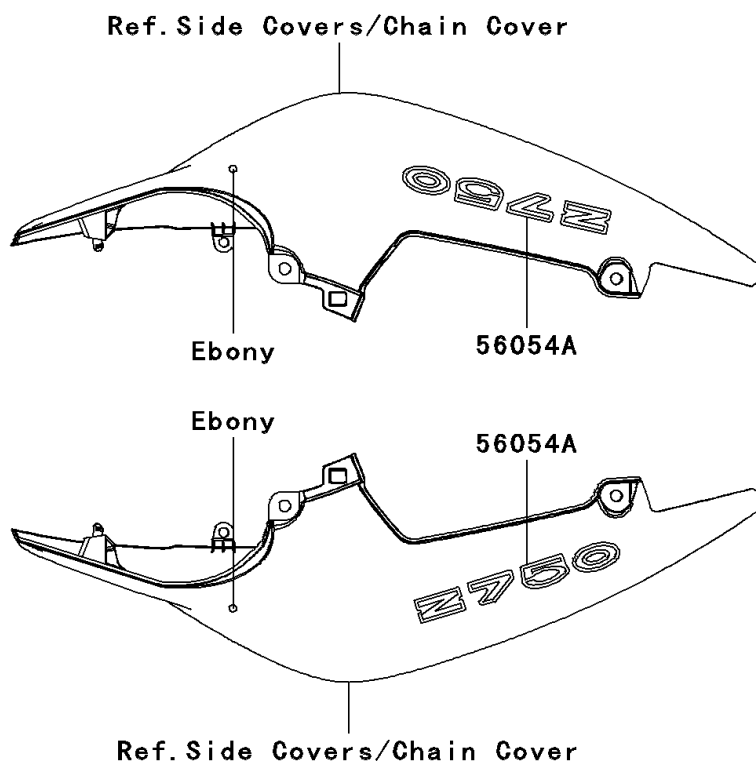

2008 Z750 (European)

PARTS DIAGRAM

Decals(Ebony)(L7F/L8F)

F2861B

2008 Z750 (European)

PARTS LIST

Decals(Ebony)(L7F/L8F)

ITEM NAME

PART NUMBER

QUANTITY
