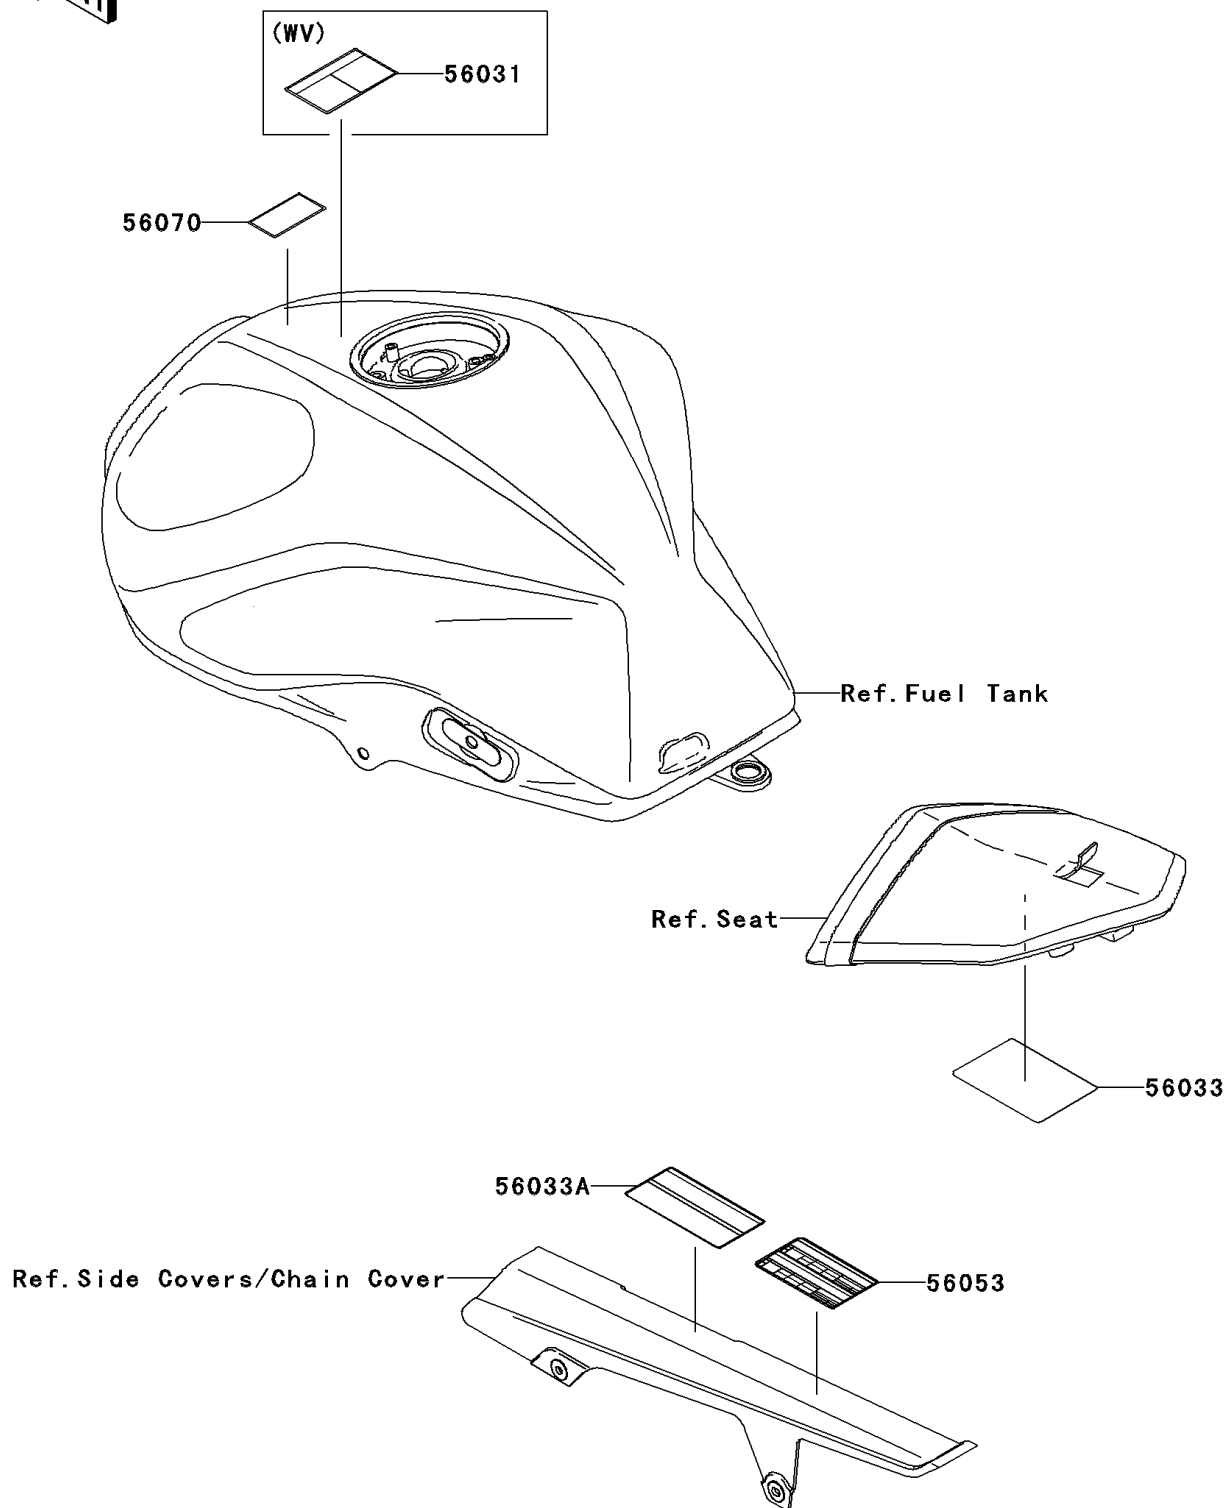

2010 Z750 (European)

PARTS DIAGRAM

Labels

Kawasaki

Let the Good Times Roll®

F2860

2010 Z750 (European)

PARTS LIST

Labels

ITEM NAME

PART NUMBER

QUANTITY
