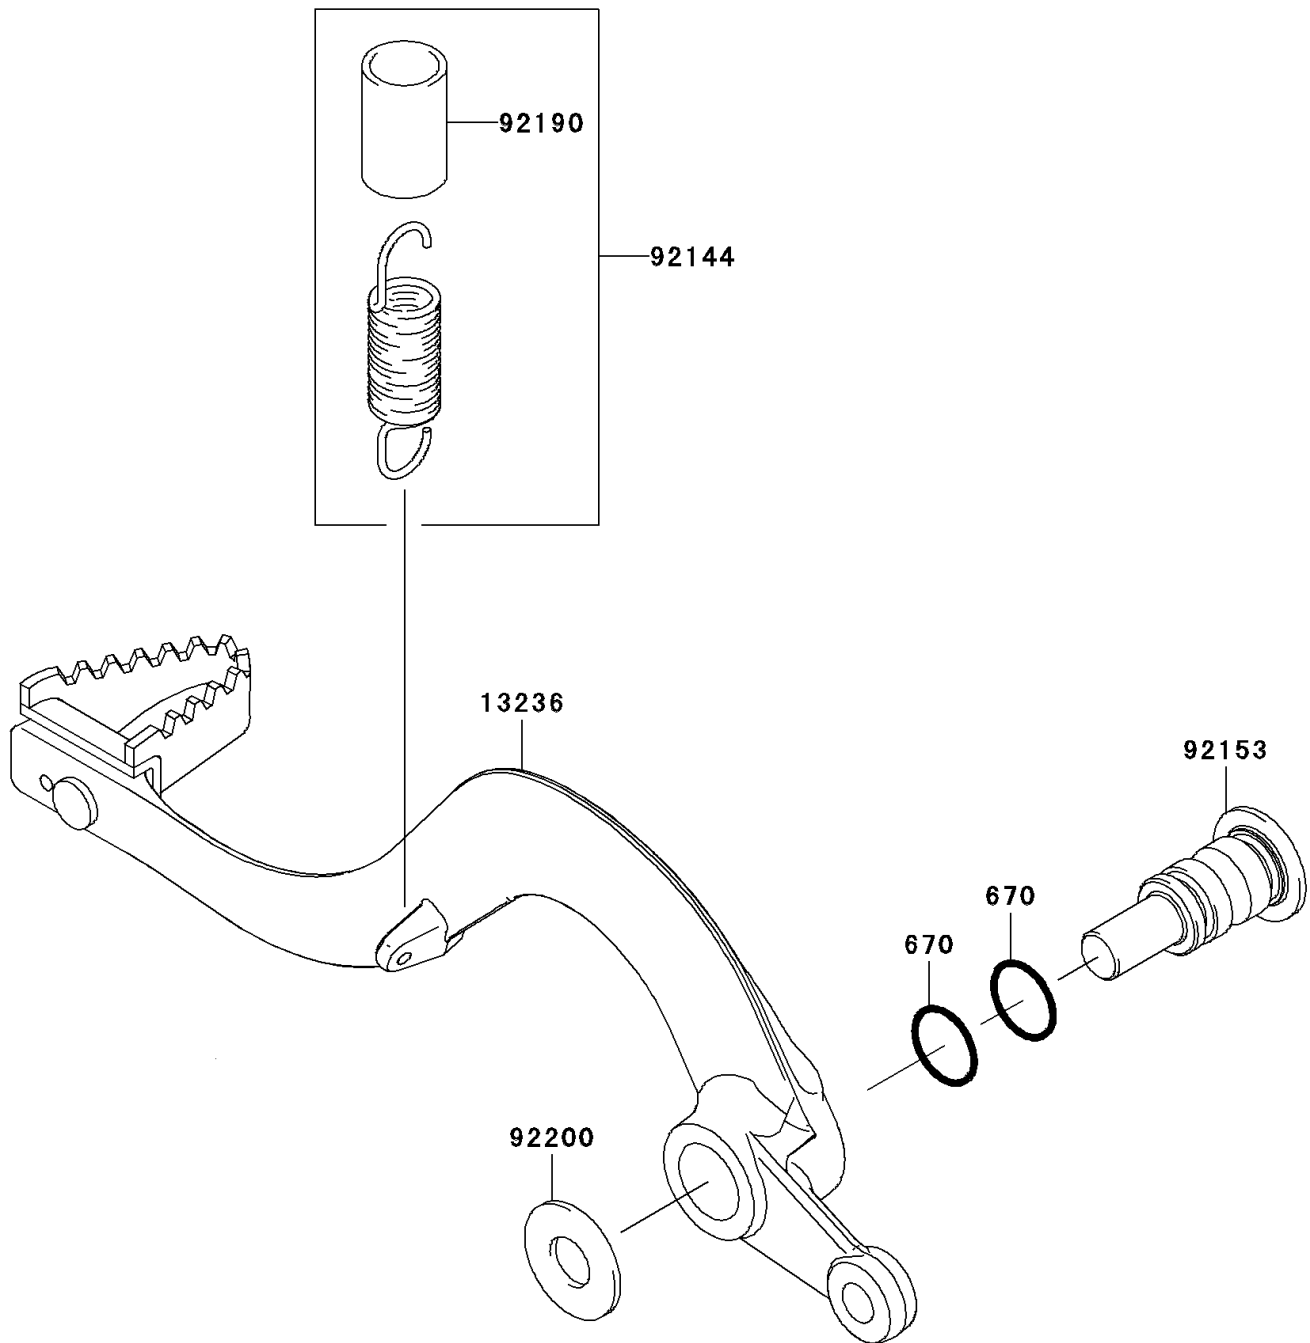

2009 KX™ 250F

PARTS DIAGRAM

Brake Pedal

F2260

2009 KX™ 250F

PARTS LIST

Brake Pedal

Kawasaki

Let the Good Times Roll®

ITEM NAME

PART NUMBER

QUANTITY
