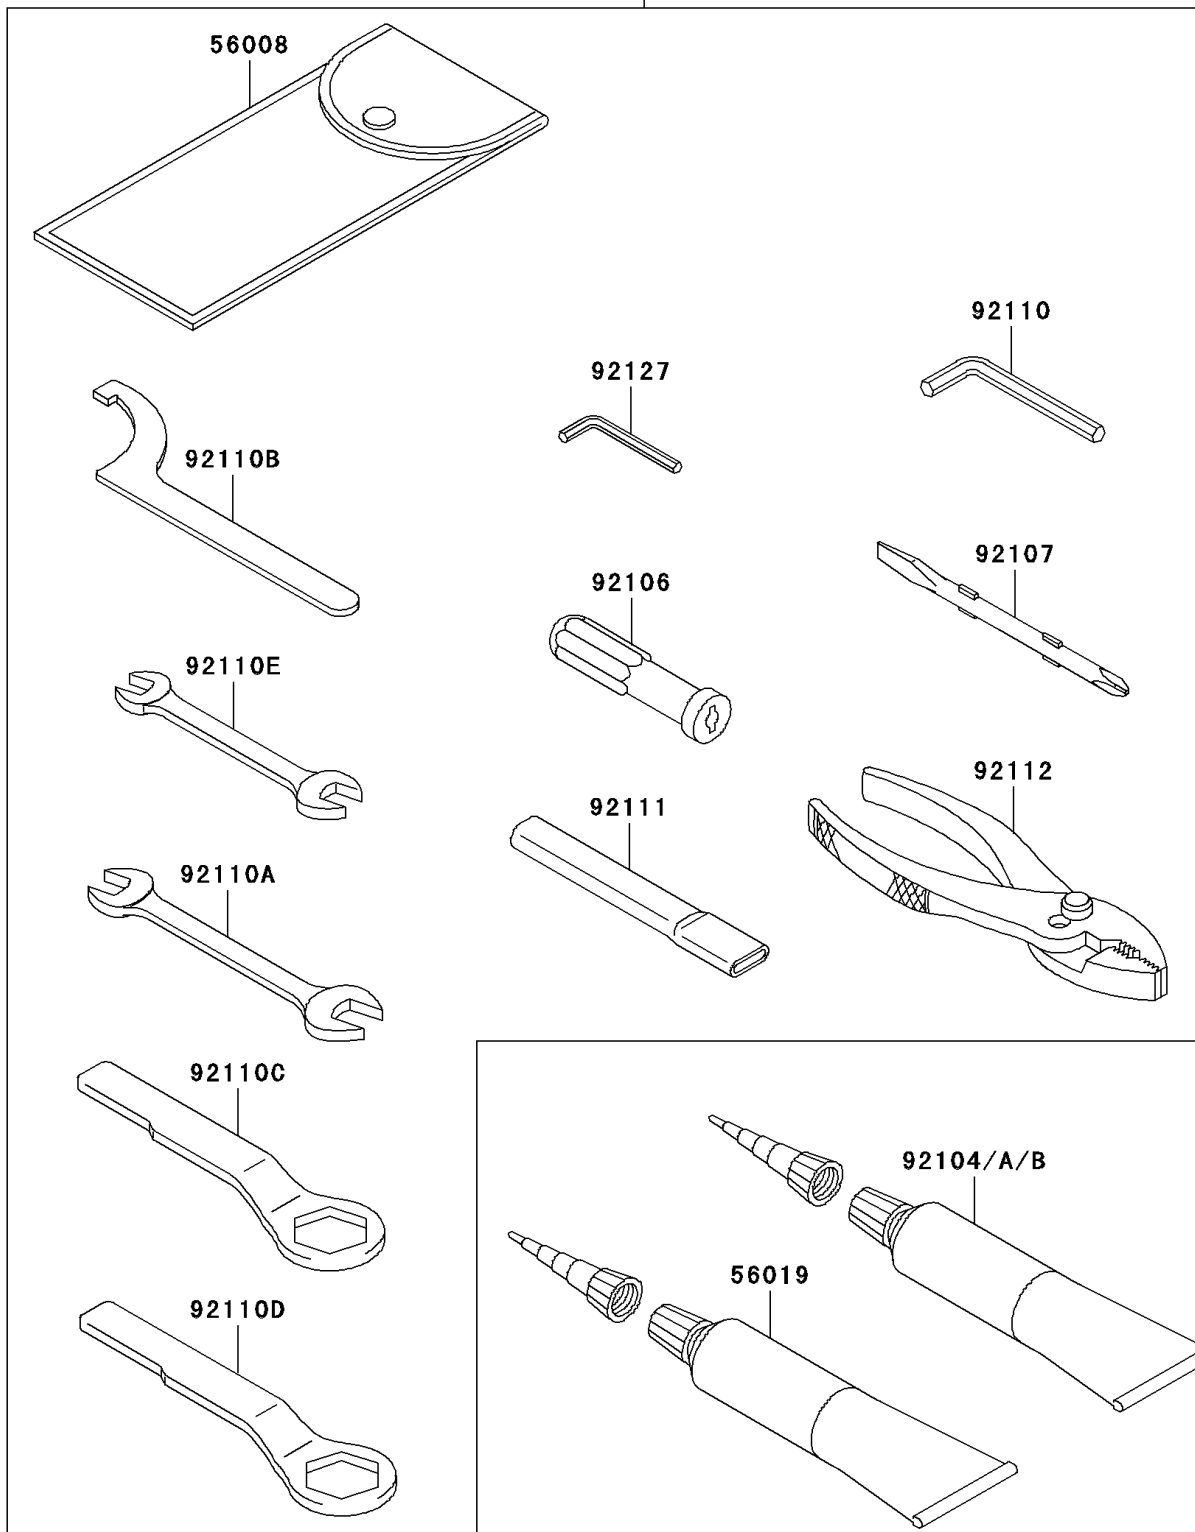

2010 Z750 (European)

PARTS DIAGRAM

Owner's Tools(LAF/LAS)

Kawasaki

Let the Good Times Roll®

56007

F2810A

2010 Z750 (European)

PARTS LIST

Owner's Tools(LAF/LAS)

ITEM NAME

PART NUMBER

QUANTITY
