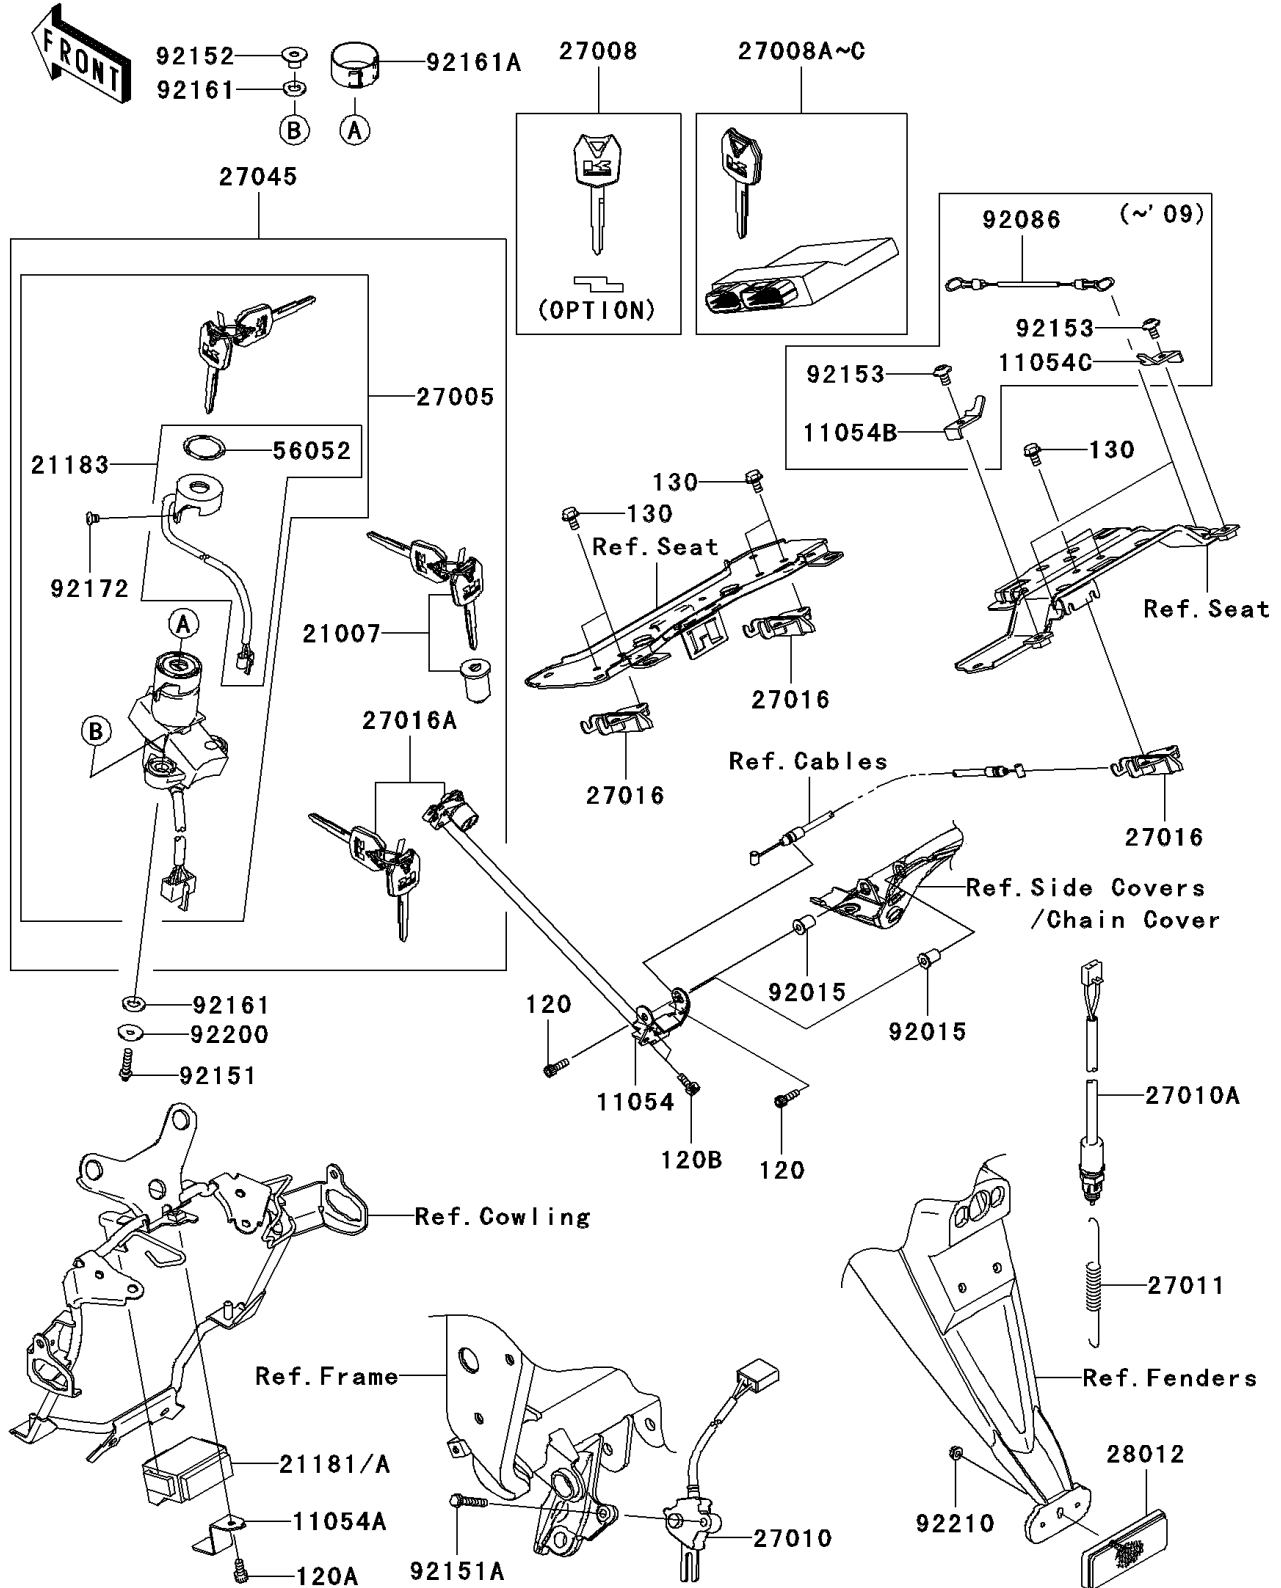

2010 Z750 (European)

PARTS DIAGRAM

Ignition Switch

F2770

2010 Z750 (European)

PARTS LIST

Ignition Switch

ITEM NAME

PART NUMBER

QUANTITY
