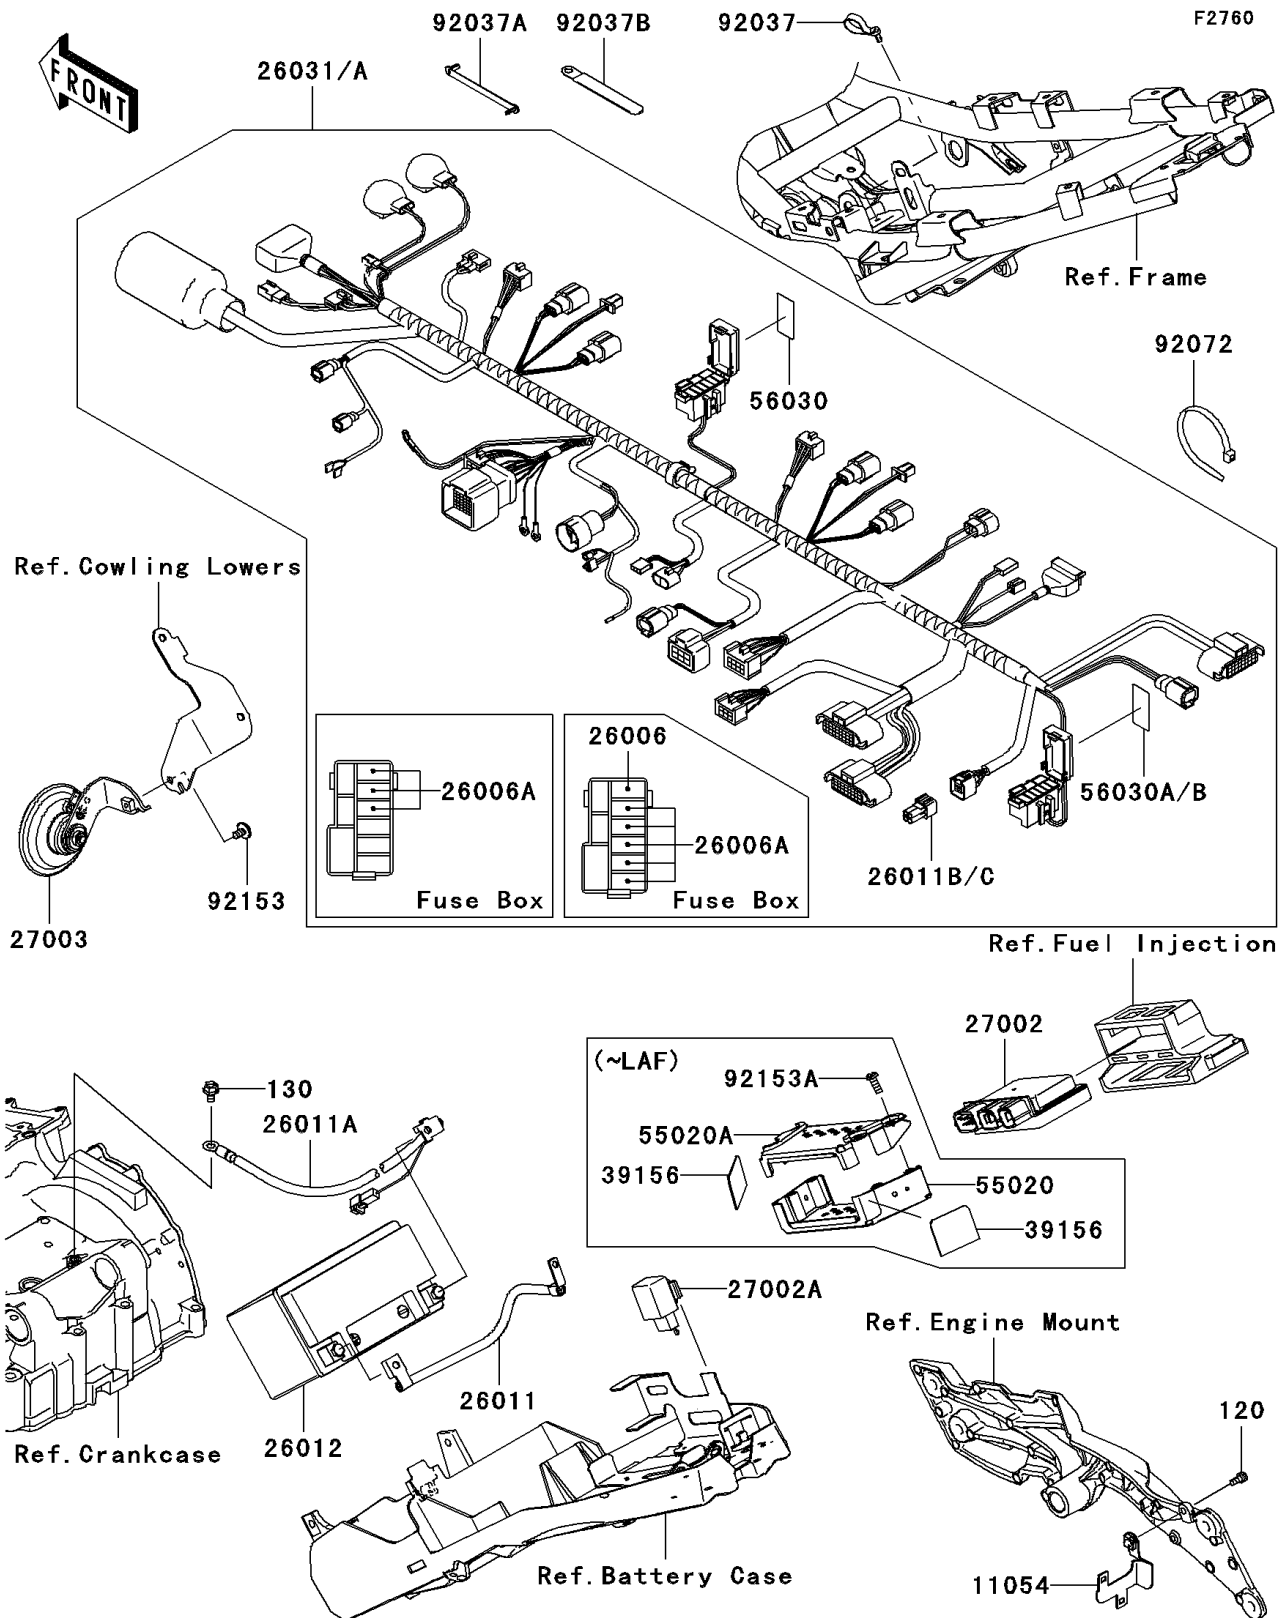

2010 Z750 (European)

PARTS DIAGRAM

Chassis Electrical Equipment

2010 Z750 (European)

PARTS LIST

Chassis Electrical Equipment

ITEM NAME

PART NUMBER

QUANTITY
