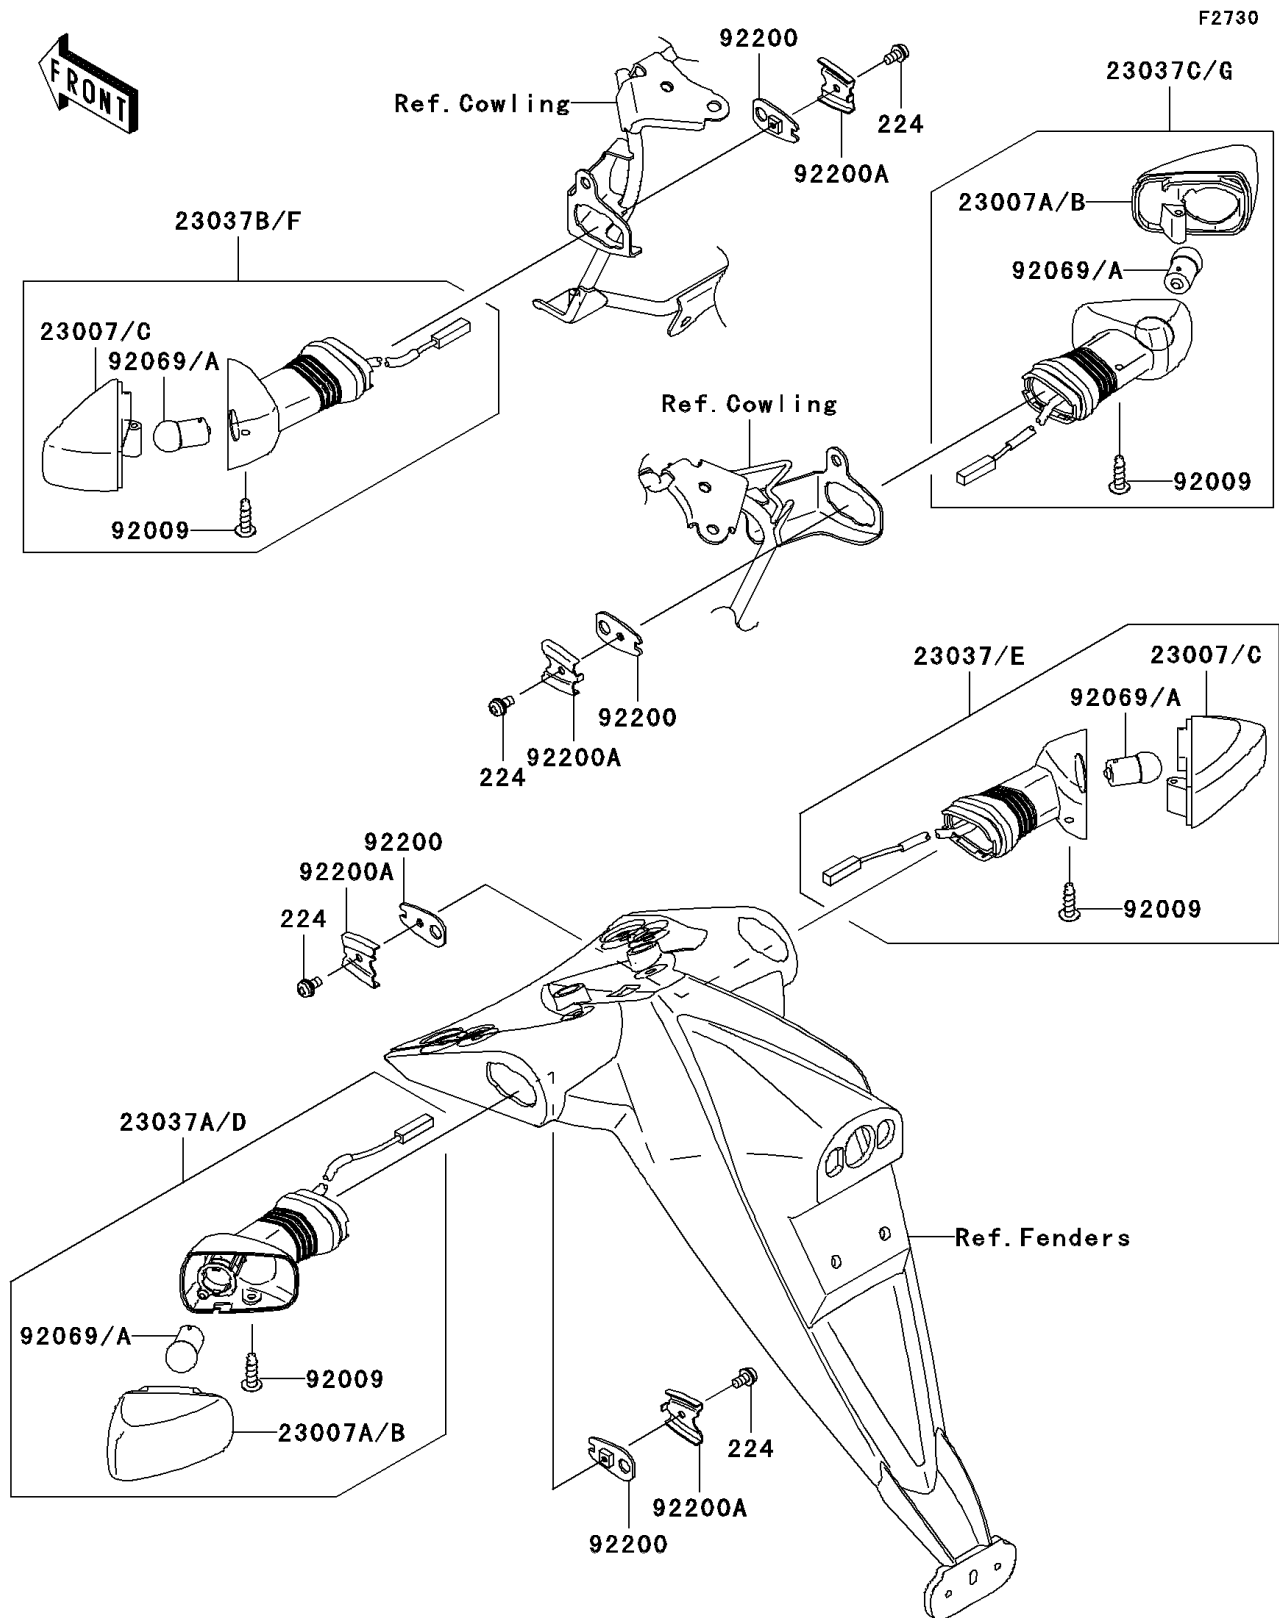

2010 Z750 (European)

PARTS DIAGRAM

Turn Signals

Kawasaki

Let the Good Times Roll®

2010 Z750 (European)

PARTS LIST

Turn Signals

ITEM NAME

PART NUMBER

QUANTITY
