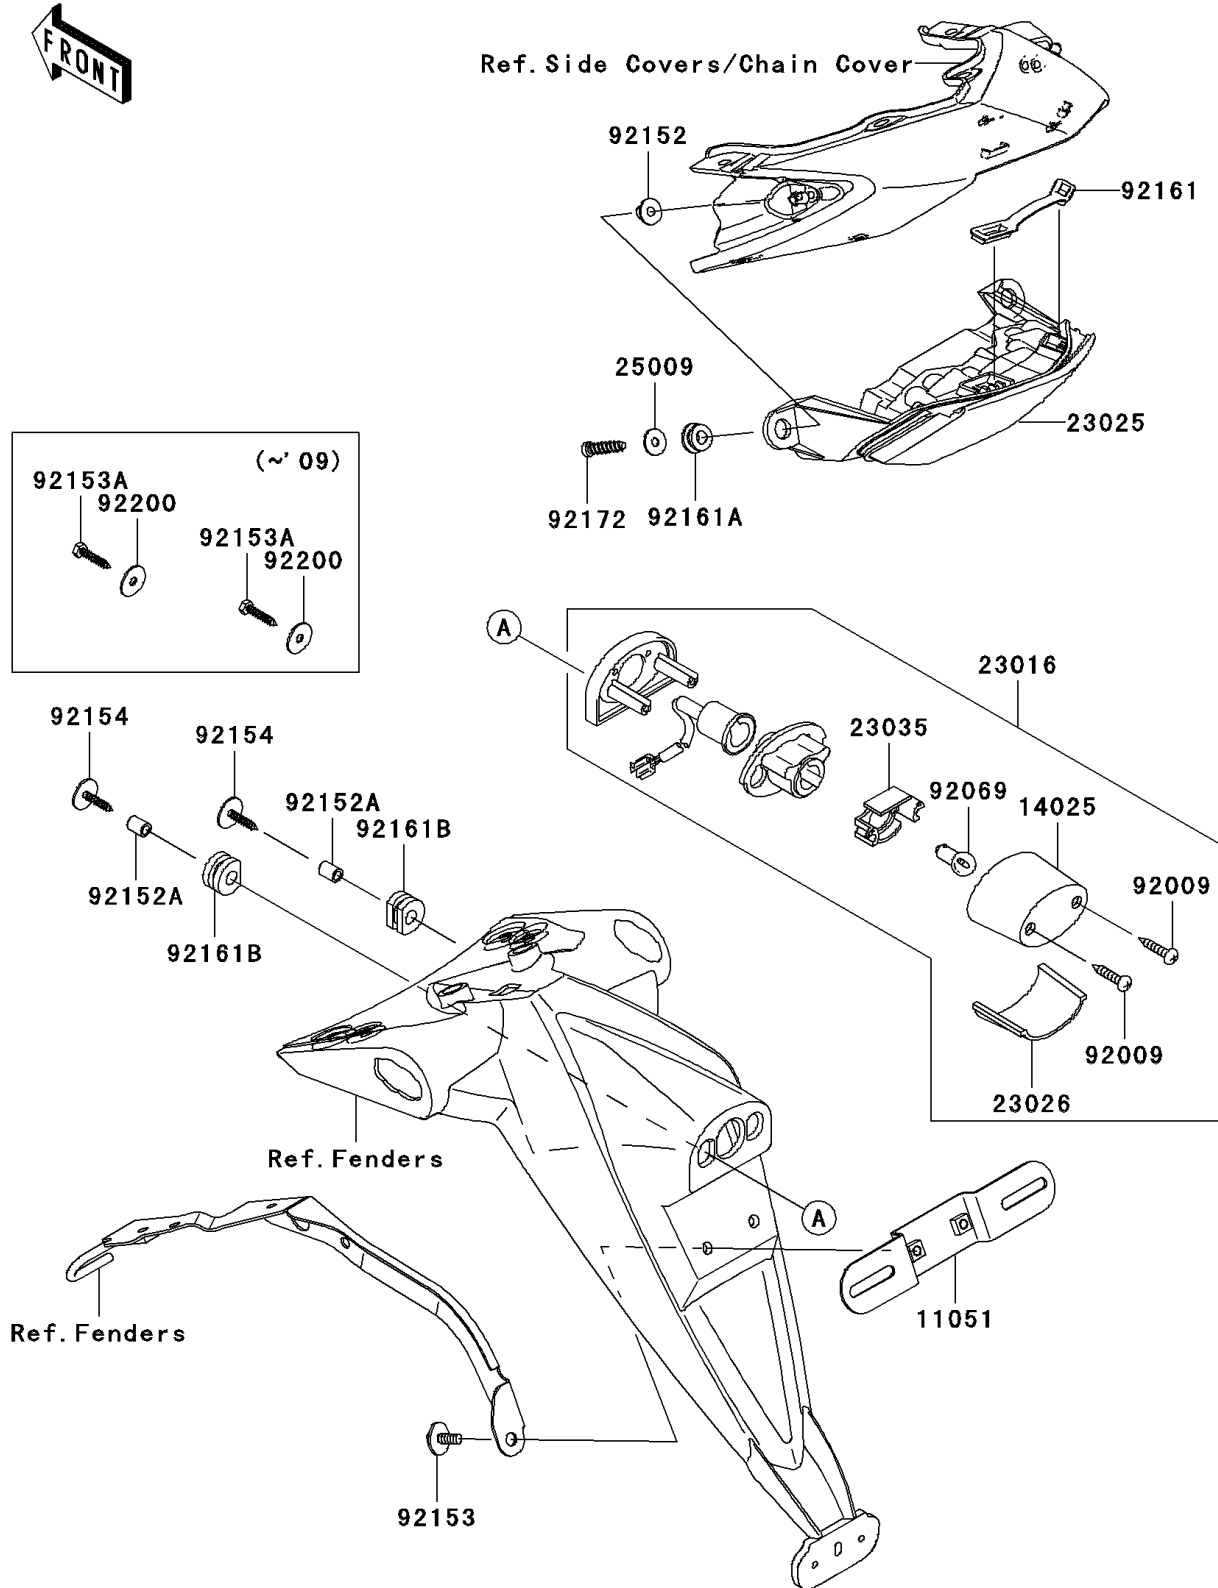

2010 Z750 (European)

PARTS DIAGRAM

Taillight(s)

Kawasaki

Let the Good Times Roll®

F2720

2010 Z750 (European)

PARTS LIST

Taillight(s)

ITEM NAME

PART NUMBER

QUANTITY
