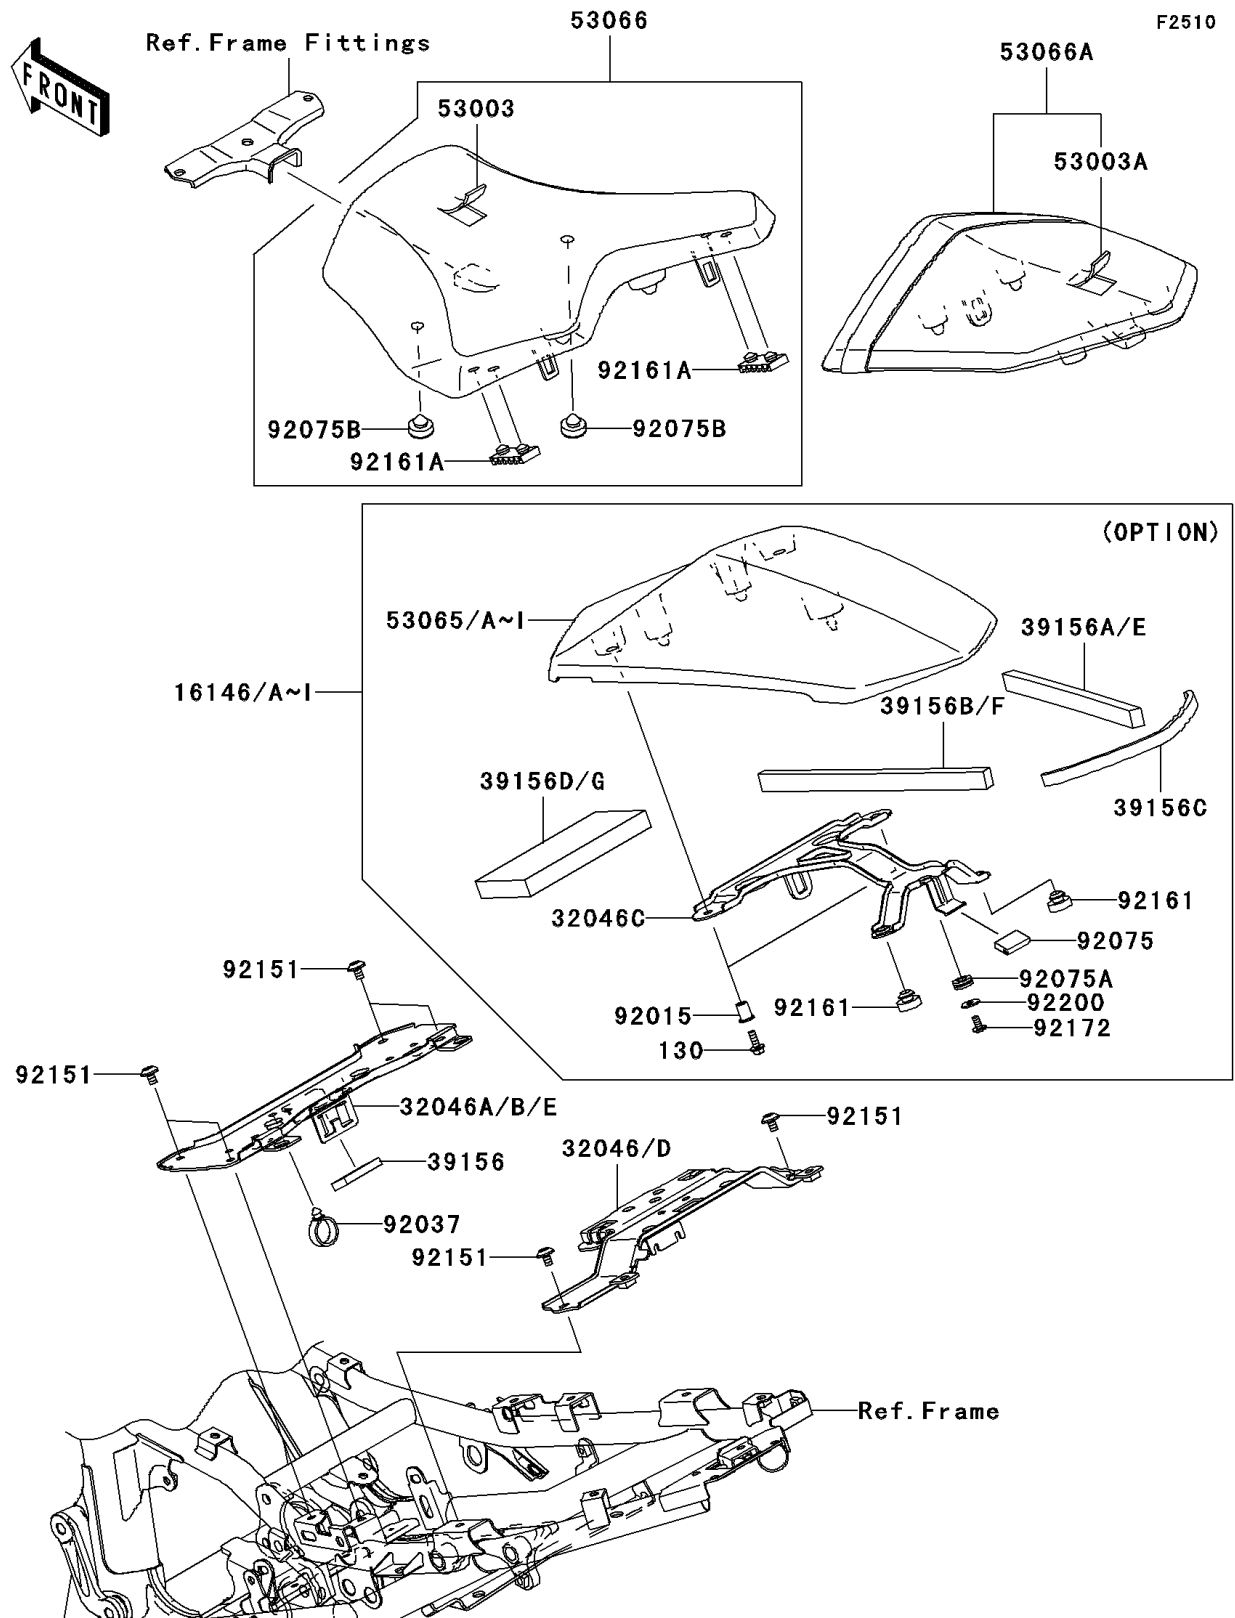

2008 Z750 (European)

PARTS DIAGRAM

Seat

Kawasaki

Let the Good Times Roll®

2008 Z750 (European)

PARTS LIST

Seat

ITEM NAME

PART NUMBER

QUANTITY
