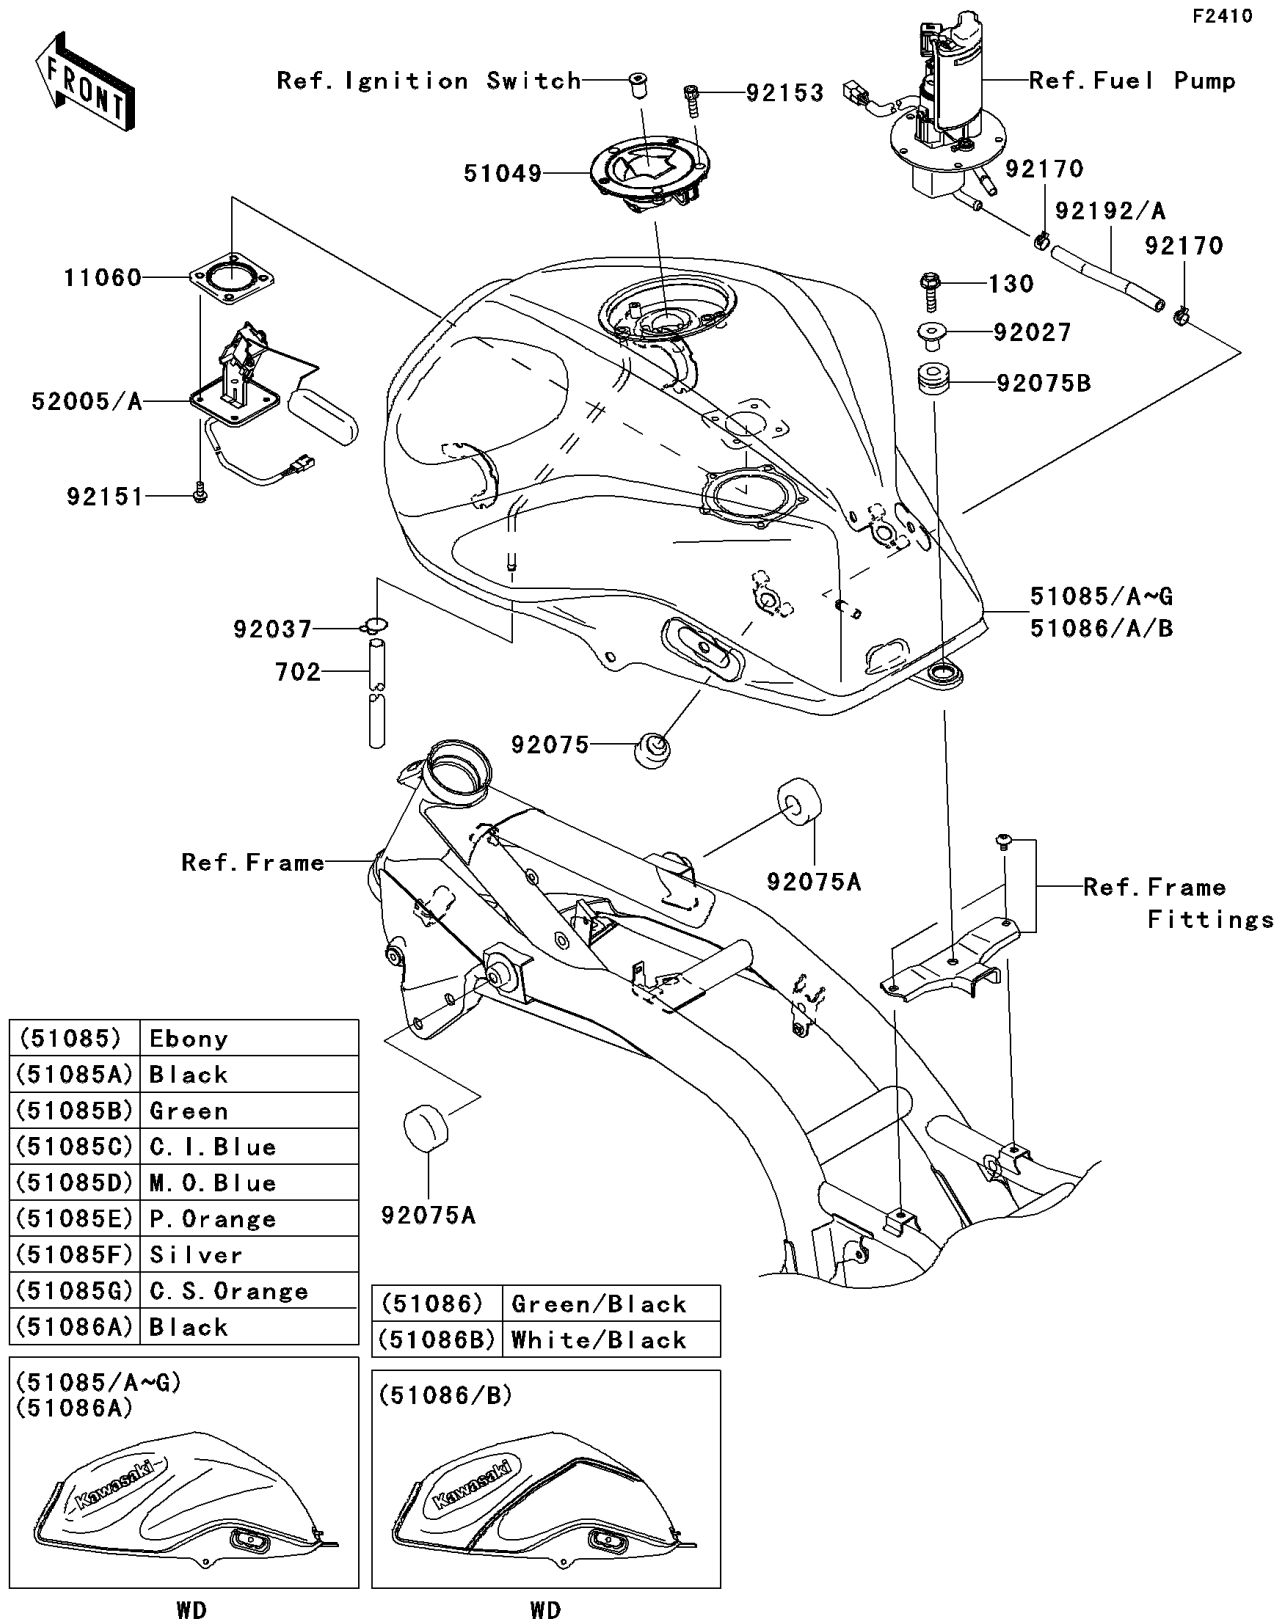

2010 Z750 (European)

PARTS DIAGRAM

Fuel Tank

2010 Z750 (European)

PARTS LIST

Fuel Tank

ITEM NAME

PART NUMBER

QUANTITY
