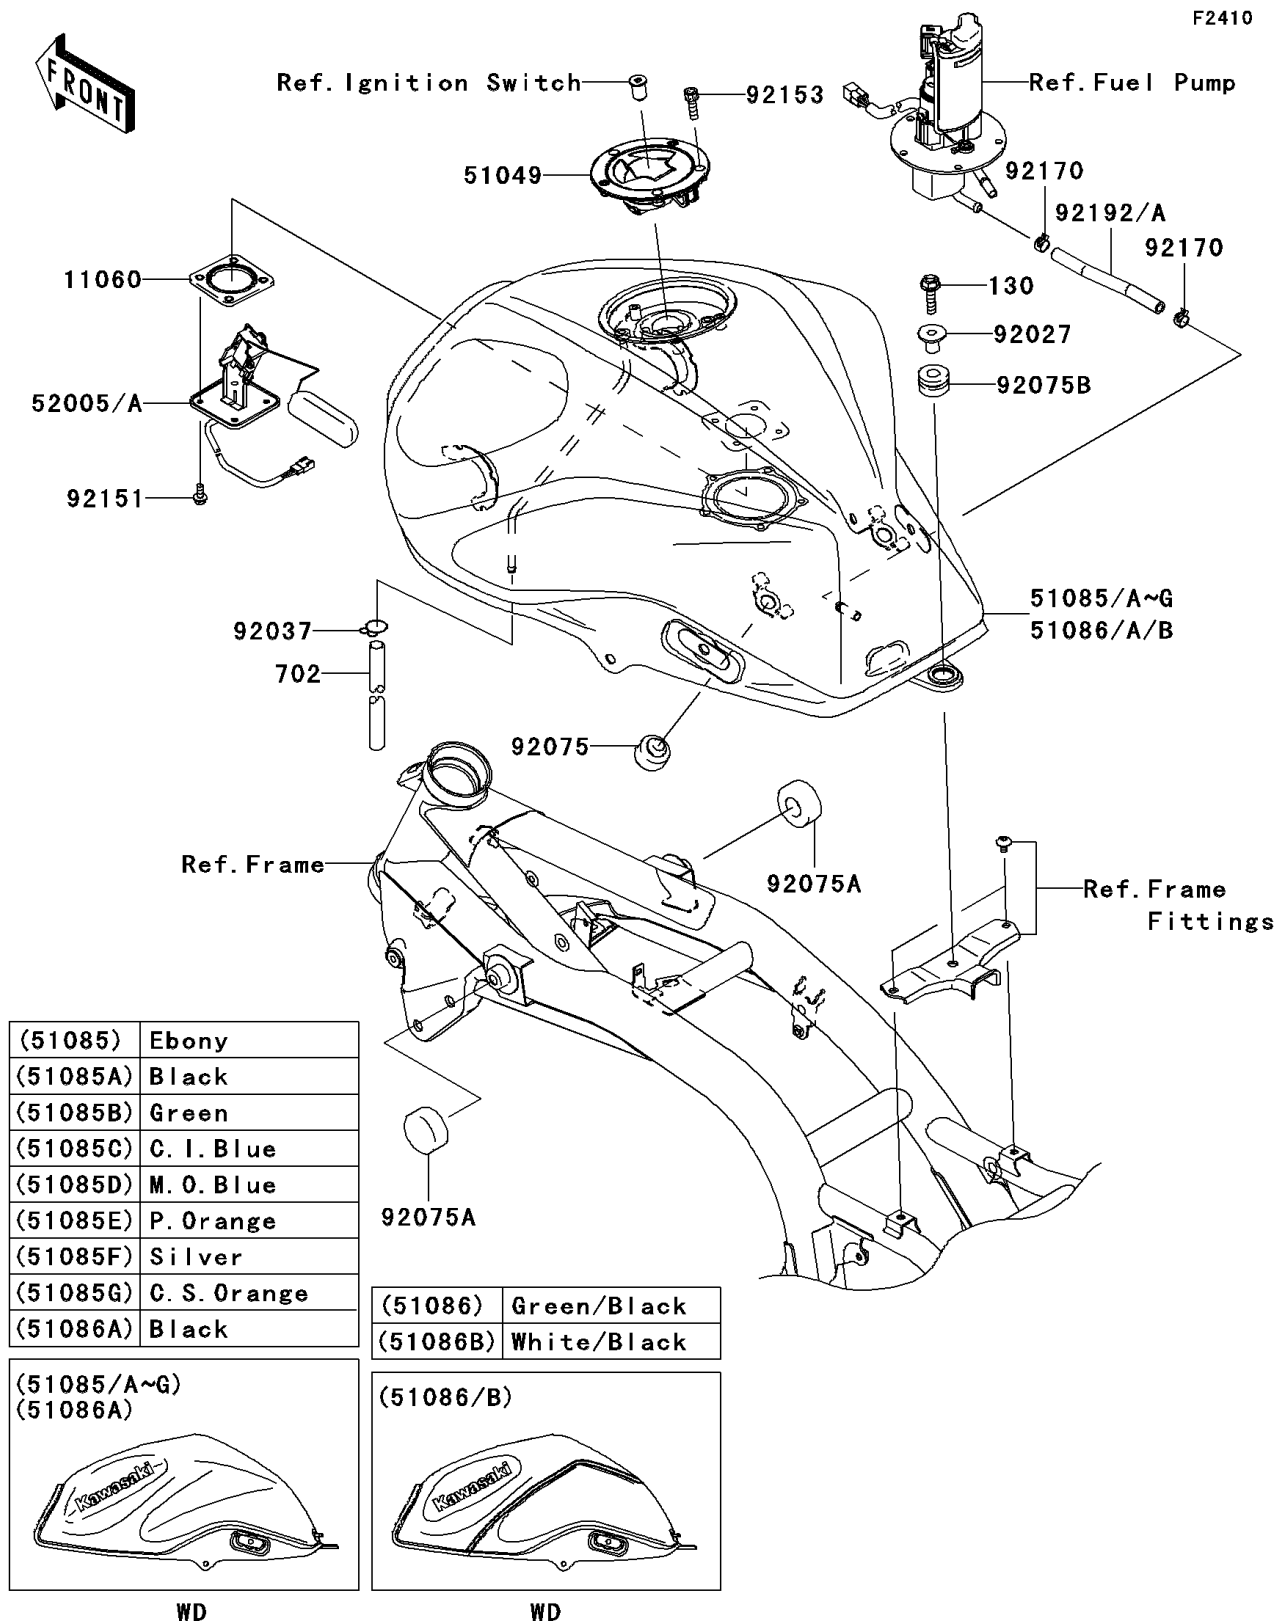

2009 Z750 (European)

PARTS DIAGRAM

Fuel Tank

2009 Z750 (European)

PARTS LIST

Fuel Tank

ITEM NAME

PART NUMBER

QUANTITY
