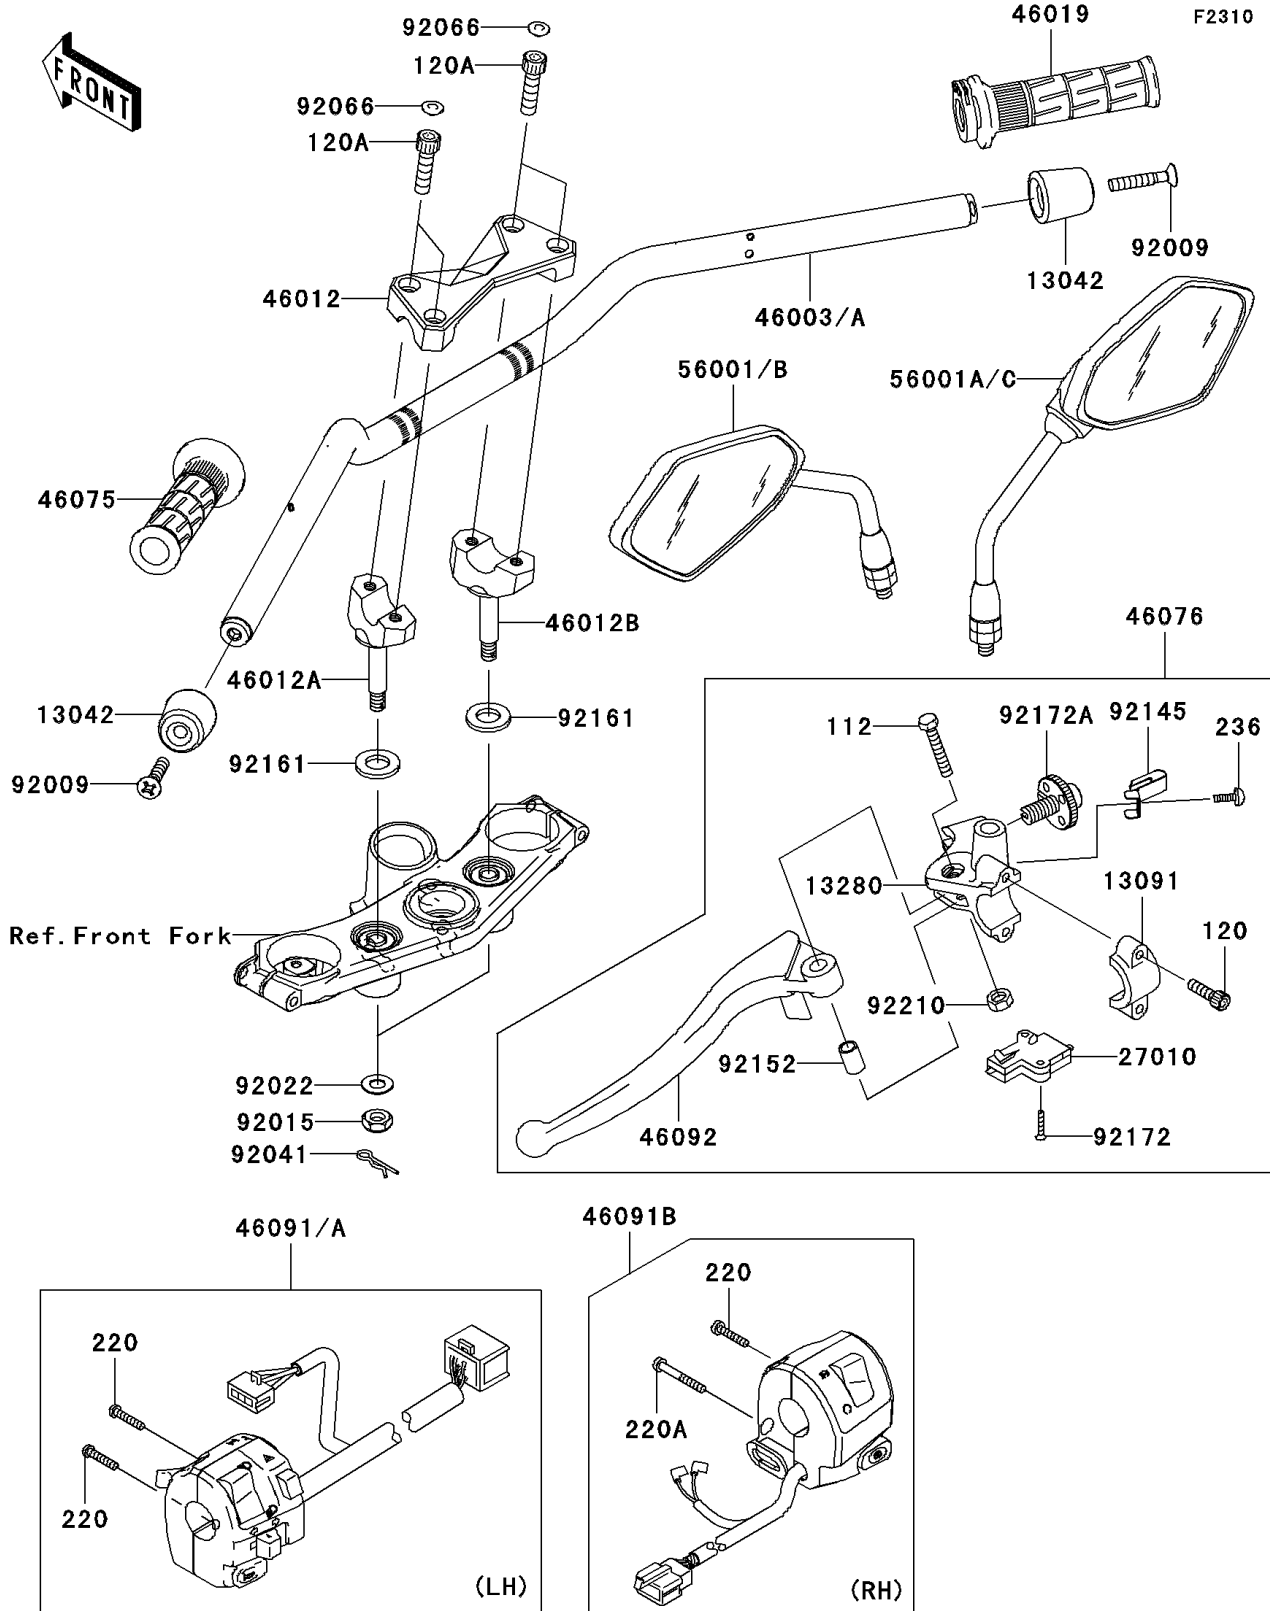

2010 Z750 (European)

PARTS DIAGRAM

Handlebar

2010 Z750 (European)

PARTS LIST

Handlebar

ITEM NAME

PART NUMBER

QUANTITY
