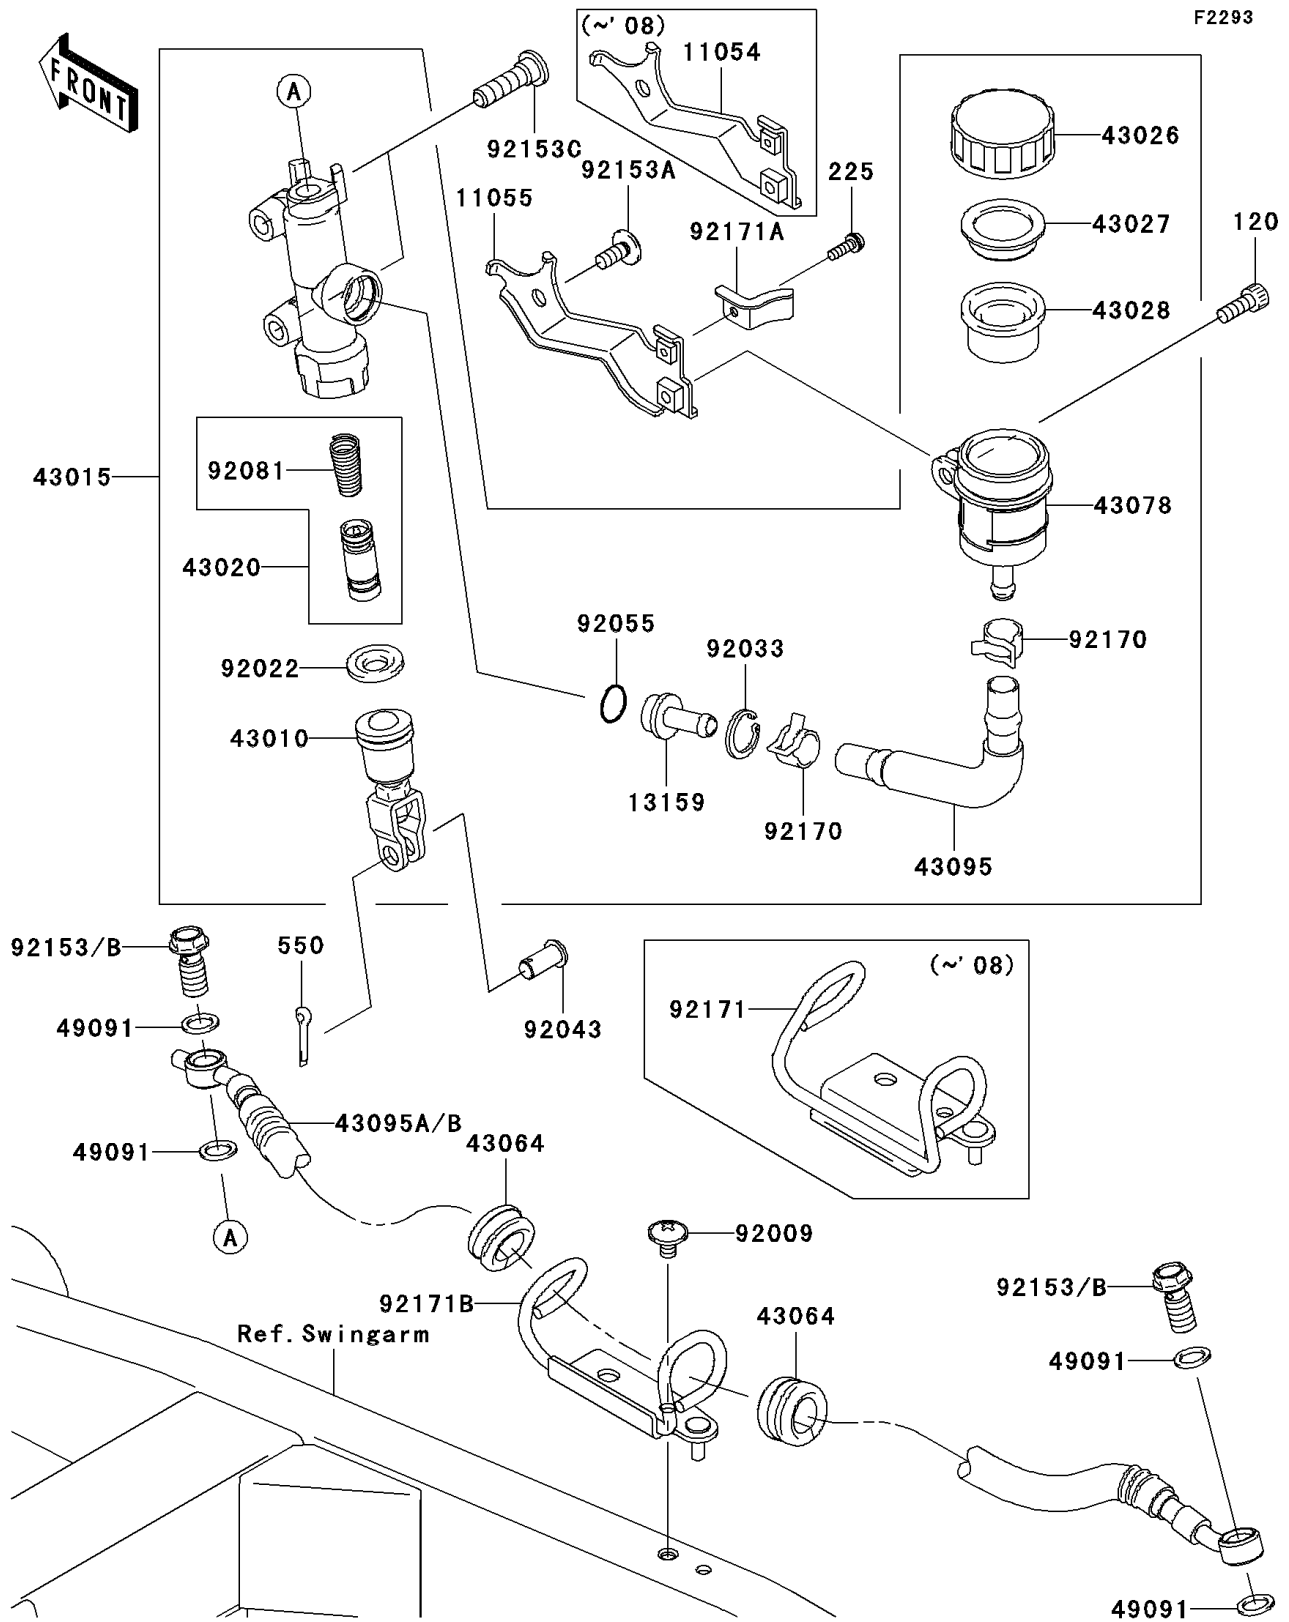

2010 Z750 (European)

PARTS DIAGRAM

Rear Master Cylinder

2010 Z750 (European)

PARTS LIST

Rear Master Cylinder

ITEM NAME

PART NUMBER

QUANTITY
