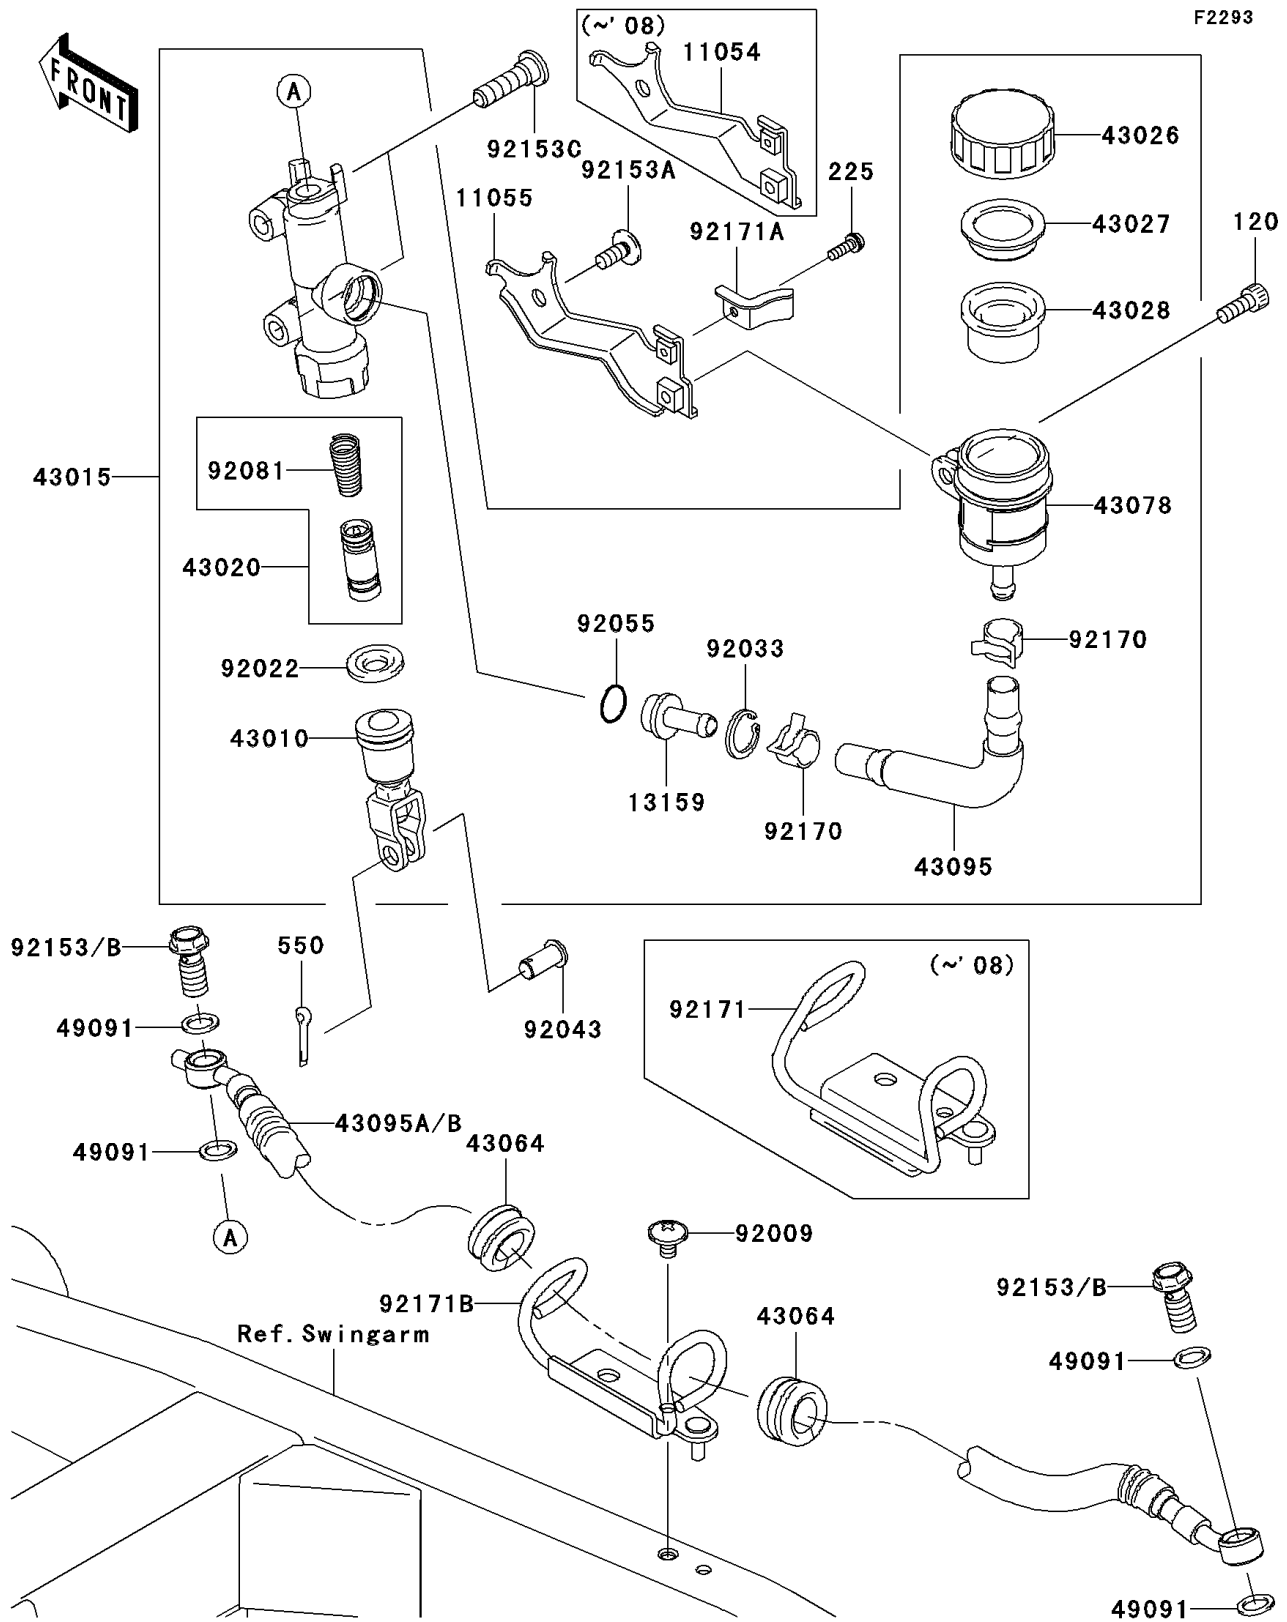

2009 Z750 (European)

PARTS DIAGRAM

Rear Master Cylinder

2009 Z750 (European)

PARTS LIST

Rear Master Cylinder

ITEM NAME

PART NUMBER

QUANTITY
