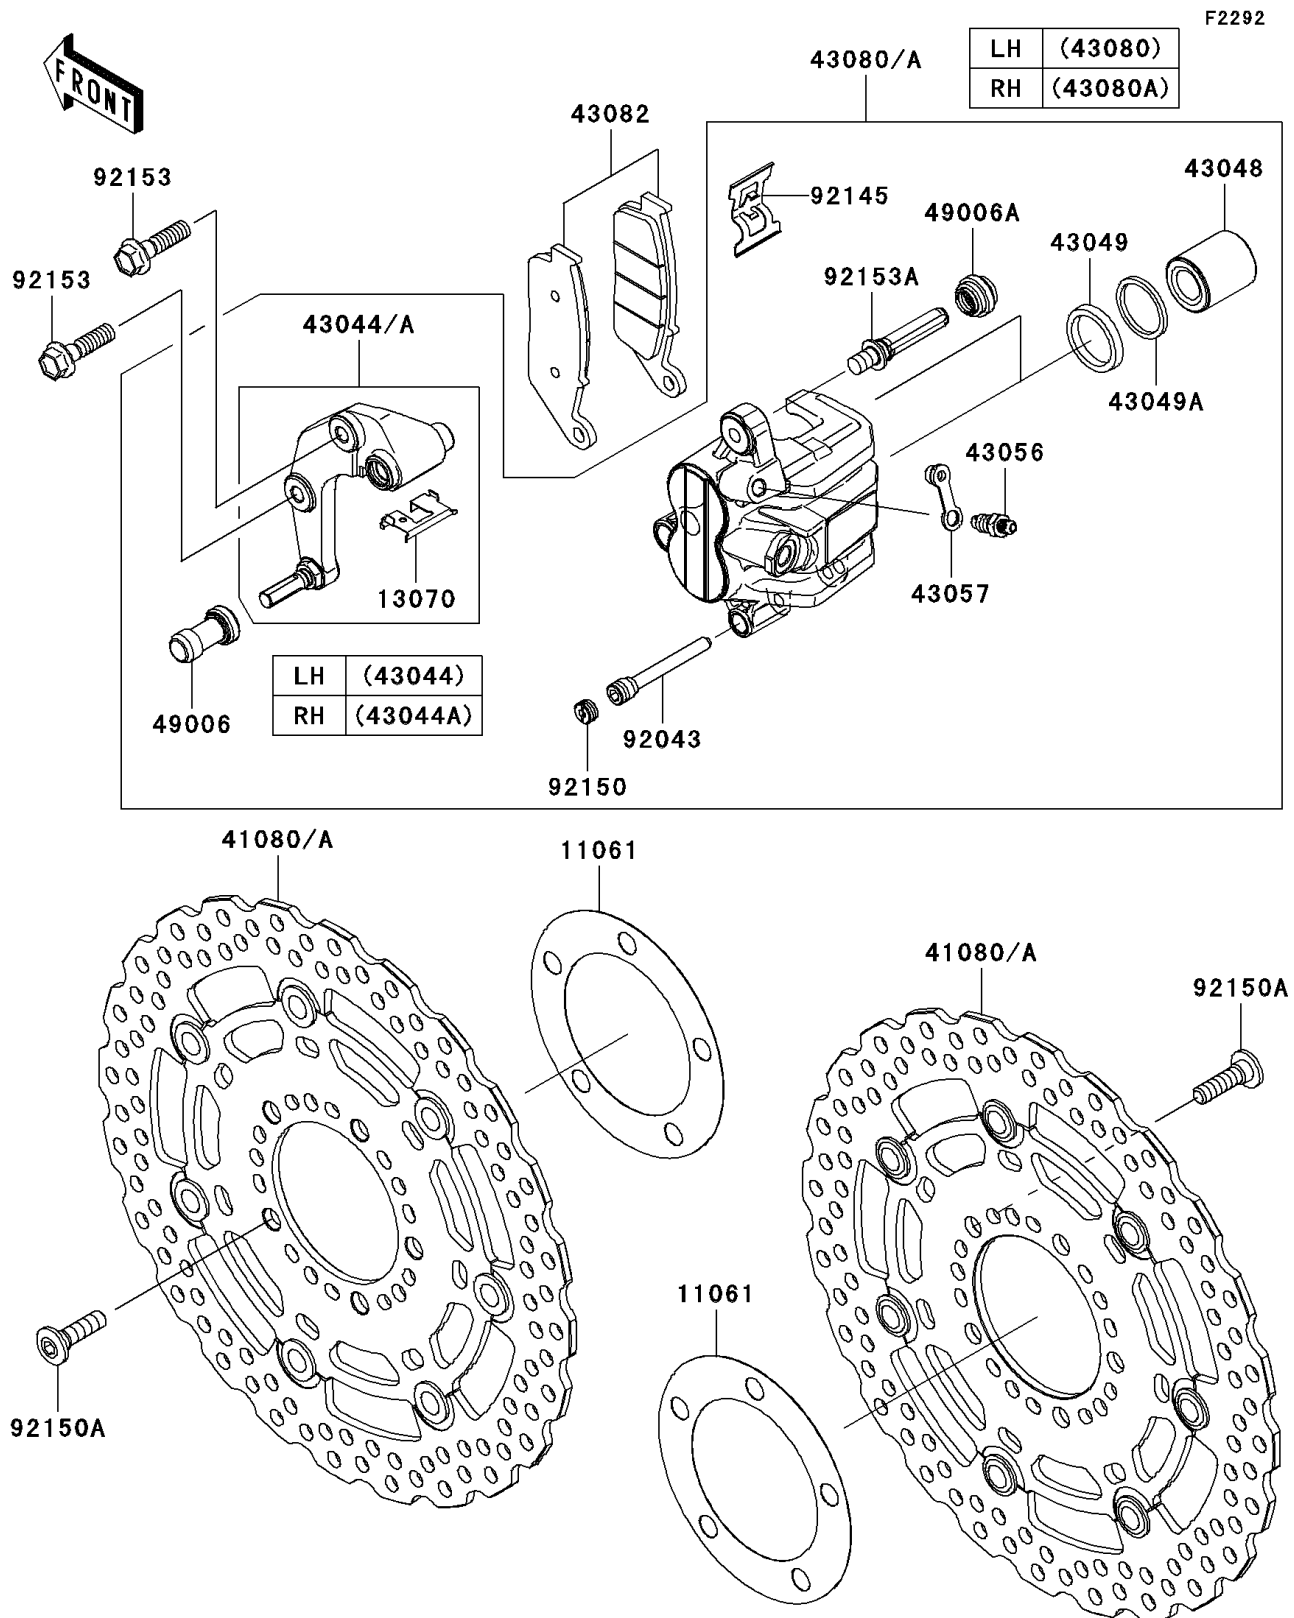

2010 Z750 (European)

PARTS DIAGRAM

Front Brake

2010 Z750 (European)

PARTS LIST

Front Brake

ITEM NAME

PART NUMBER

QUANTITY
