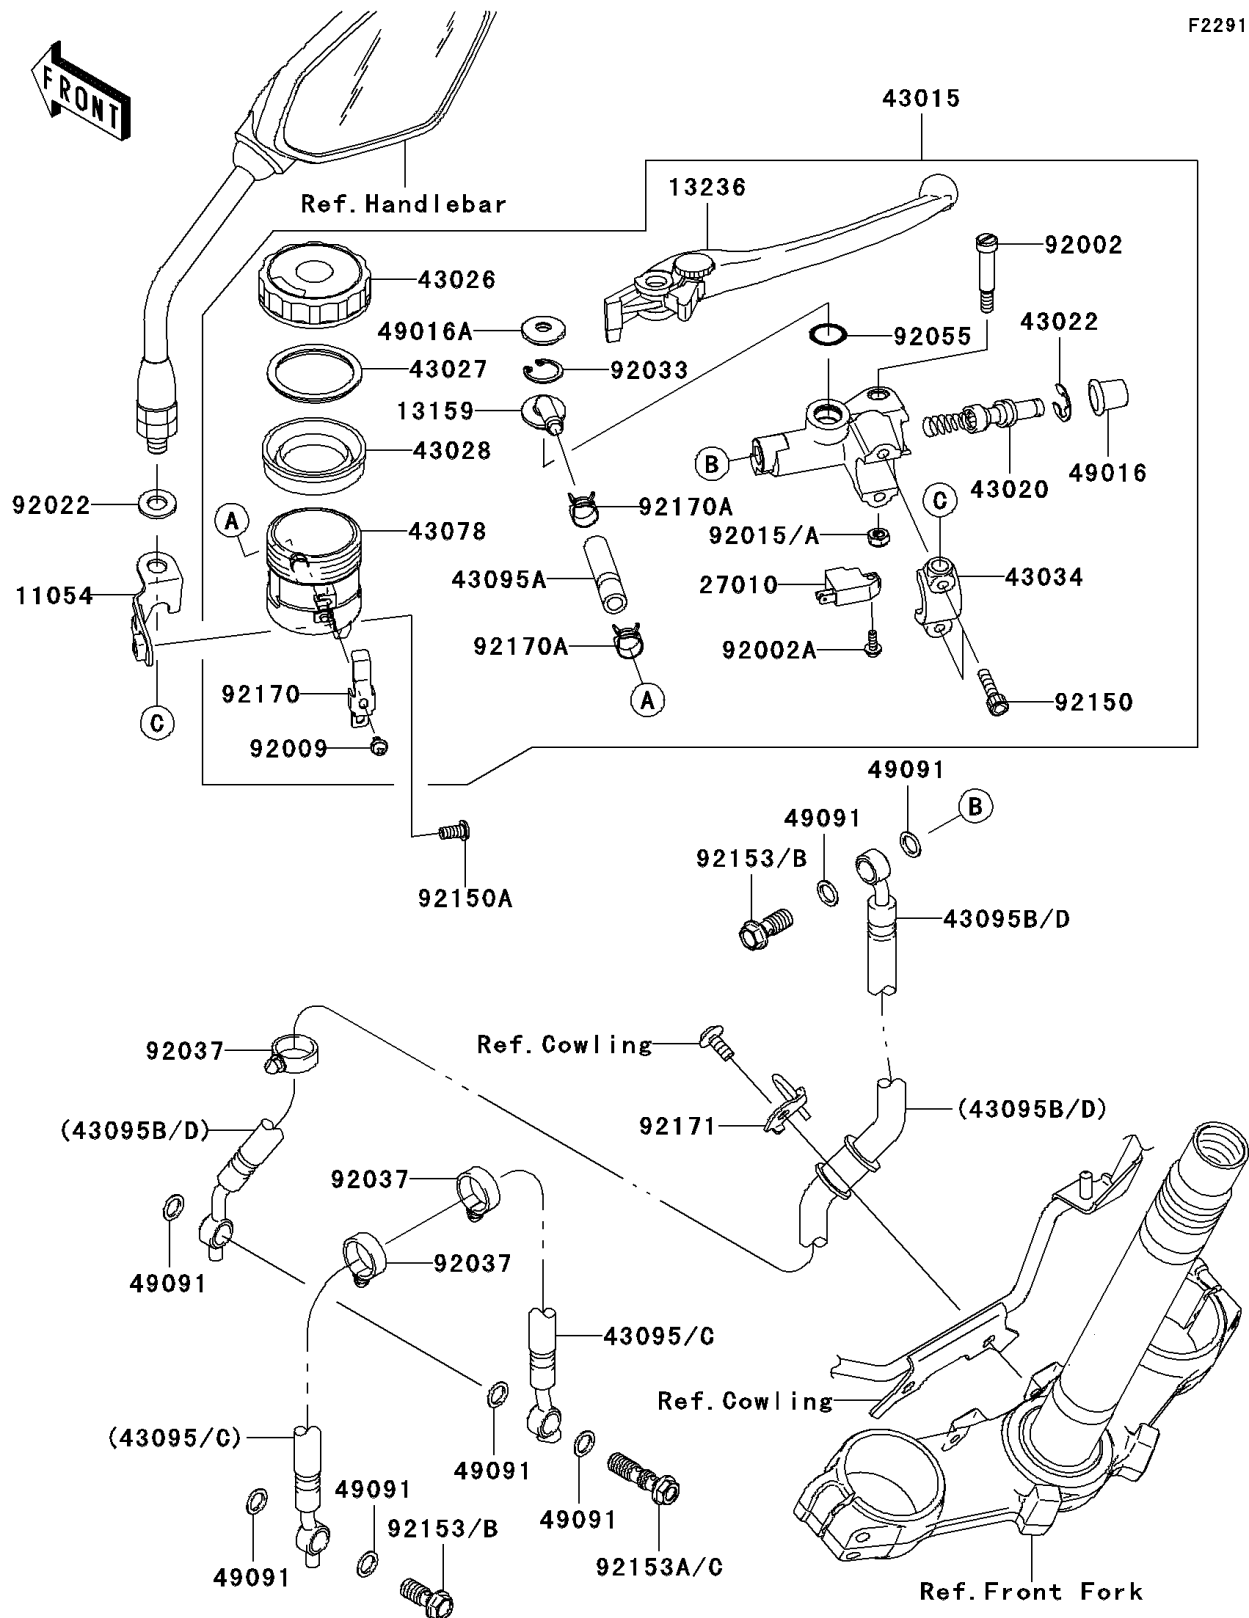

## PARTS DIAGRAM

### Front Master Cylinder

F2291

## PARTS LIST

### Front Master Cylinder

**ITEM NAME**

**PART NUMBER**

**QUANTITY**

---