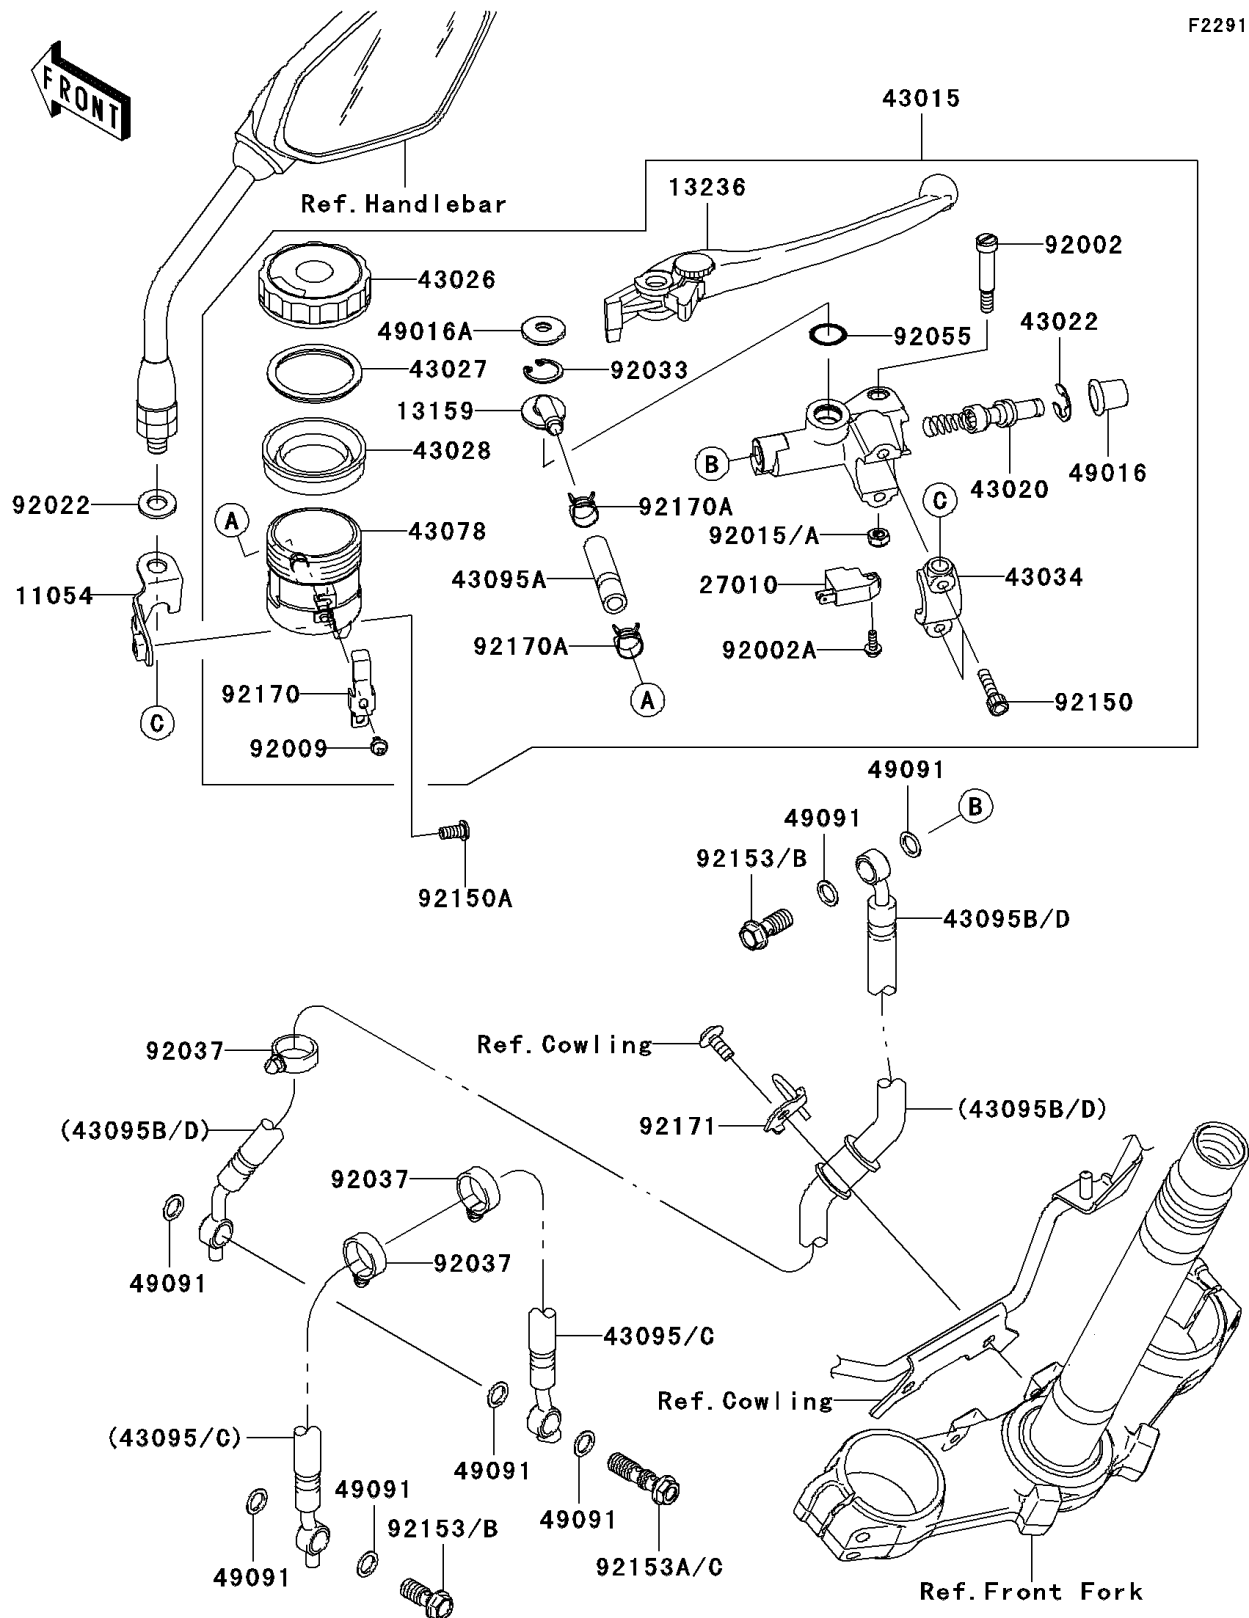

2008 Z750 (European)

PARTS DIAGRAM

Front Master Cylinder

F2291

2008 Z750 (European)

PARTS LIST

Front Master Cylinder

ITEM NAME

PART NUMBER

QUANTITY
