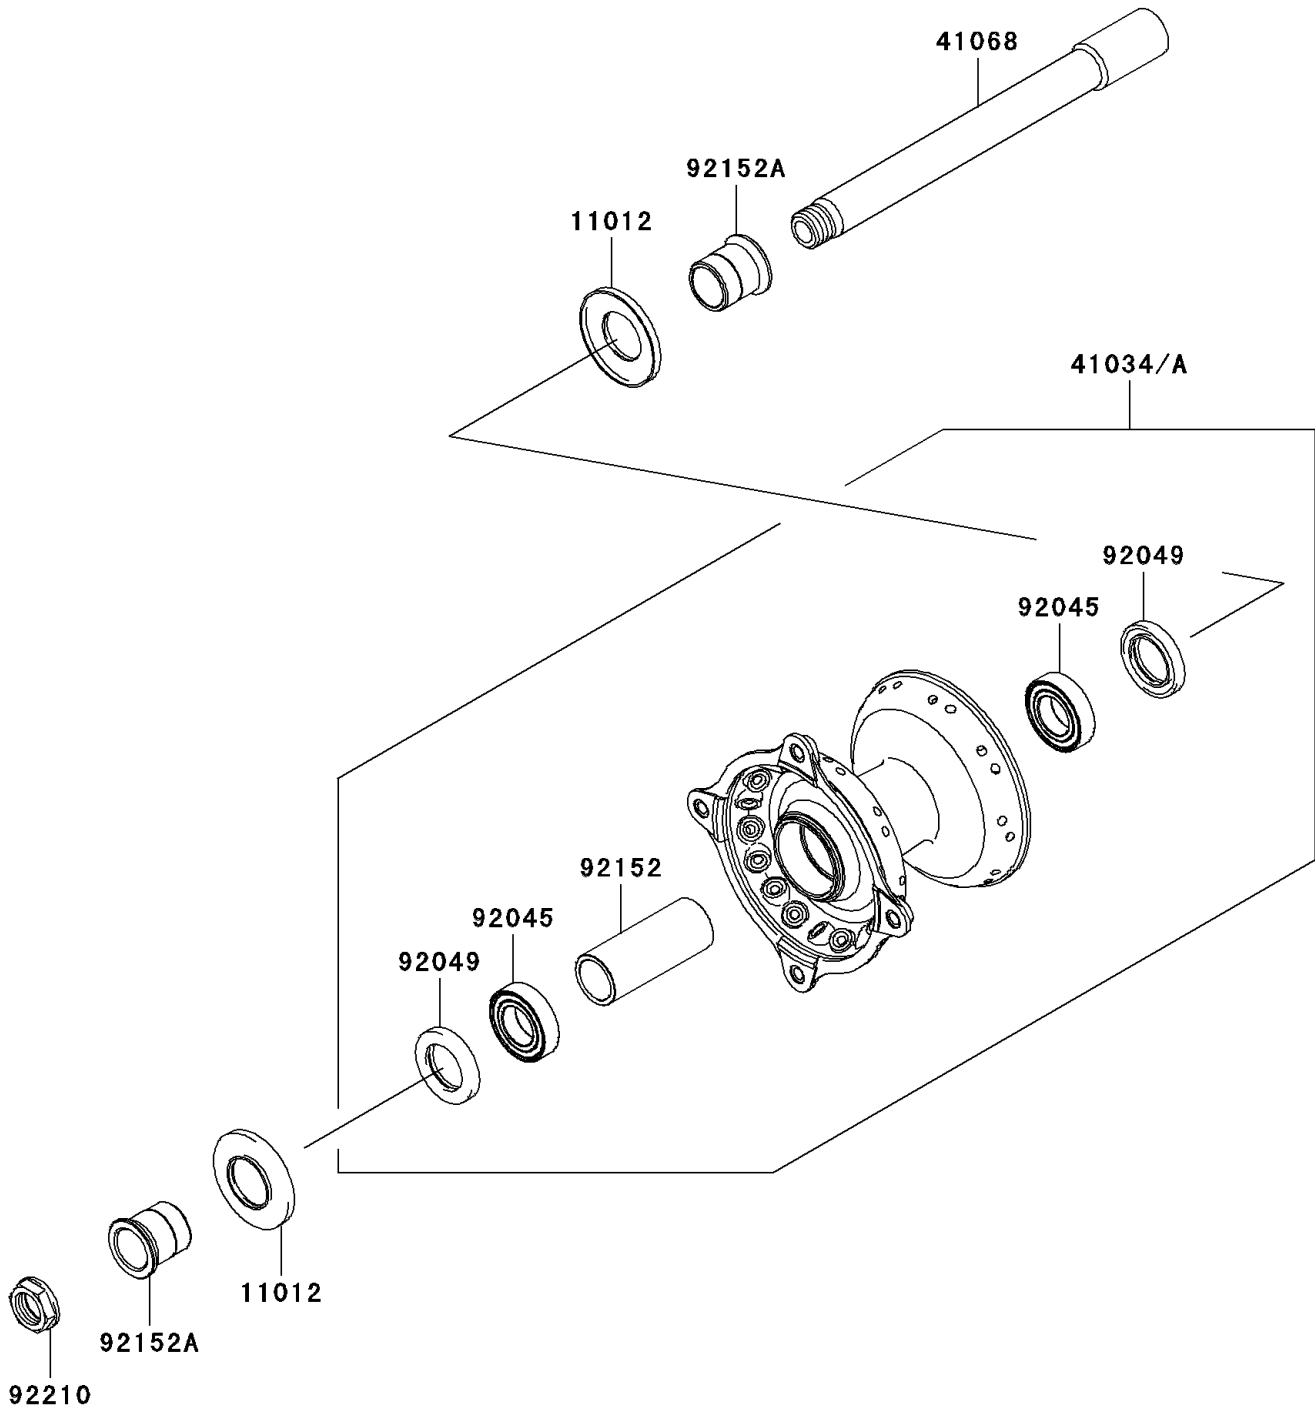

2009 KX™ 250F

PARTS DIAGRAM

Front Hub

F2230

2009 KX™ 250F

PARTS LIST

Front Hub

Kawasaki

Let the Good Times Roll®

ITEM NAME

PART NUMBER

QUANTITY
