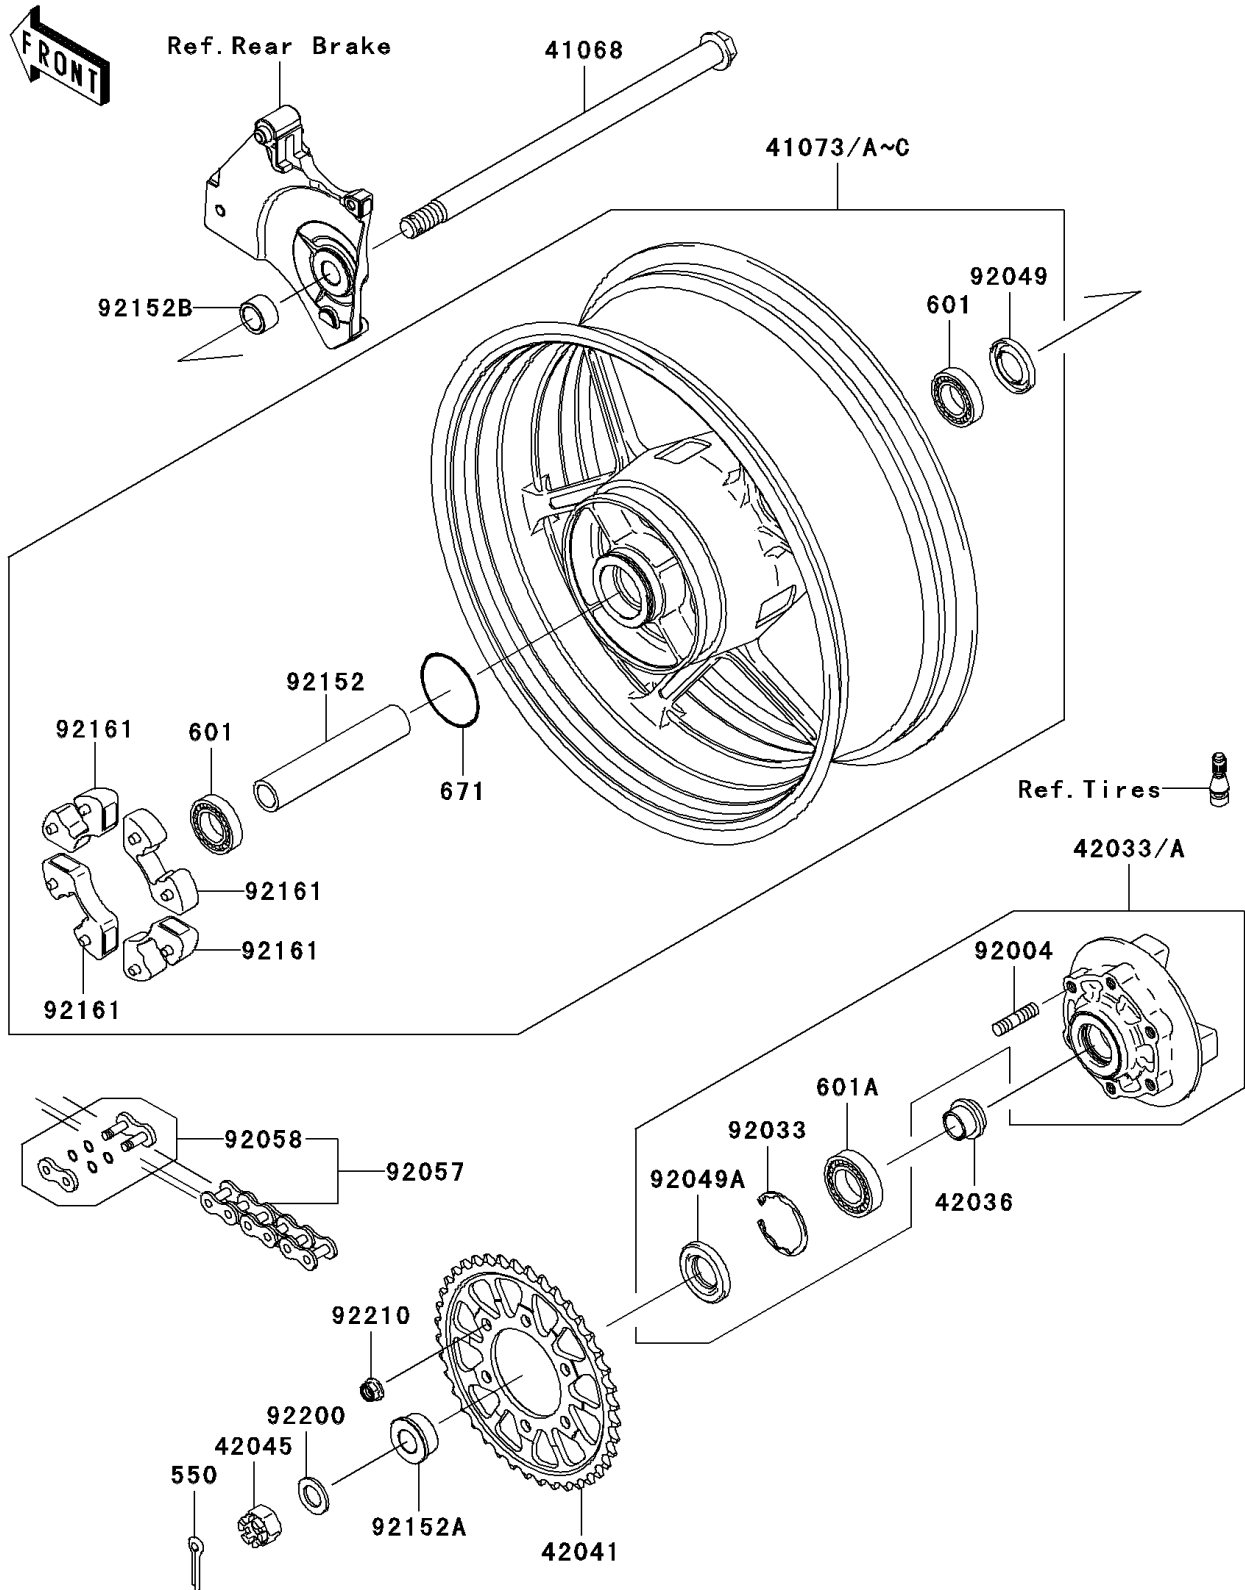

2010 Z750 (European)

PARTS DIAGRAM

Rear Hub

F2240

2010 Z750 (European)

PARTS LIST

Rear Hub

ITEM NAME

PART NUMBER

QUANTITY
