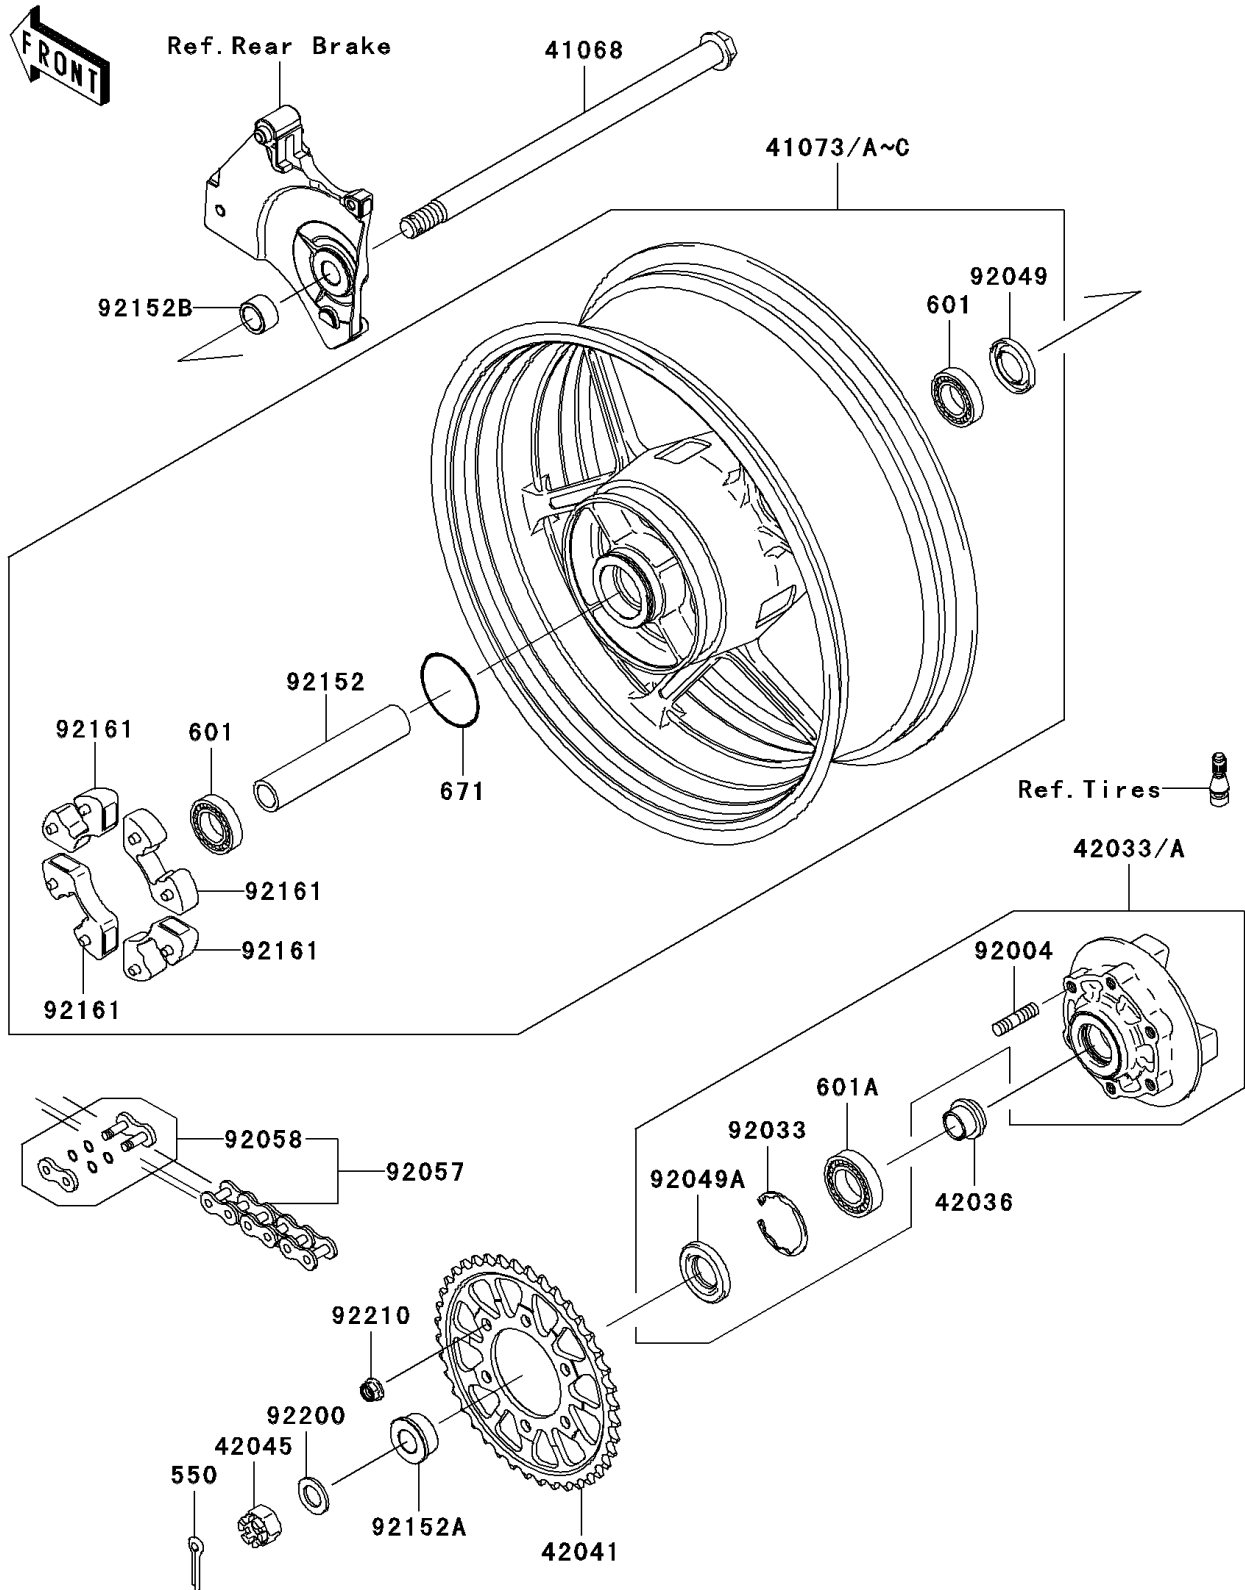

2008 Z750 (European)

PARTS DIAGRAM

Rear Hub

F2240

2008 Z750 (European)

PARTS LIST

Rear Hub

ITEM NAME

PART NUMBER

QUANTITY
