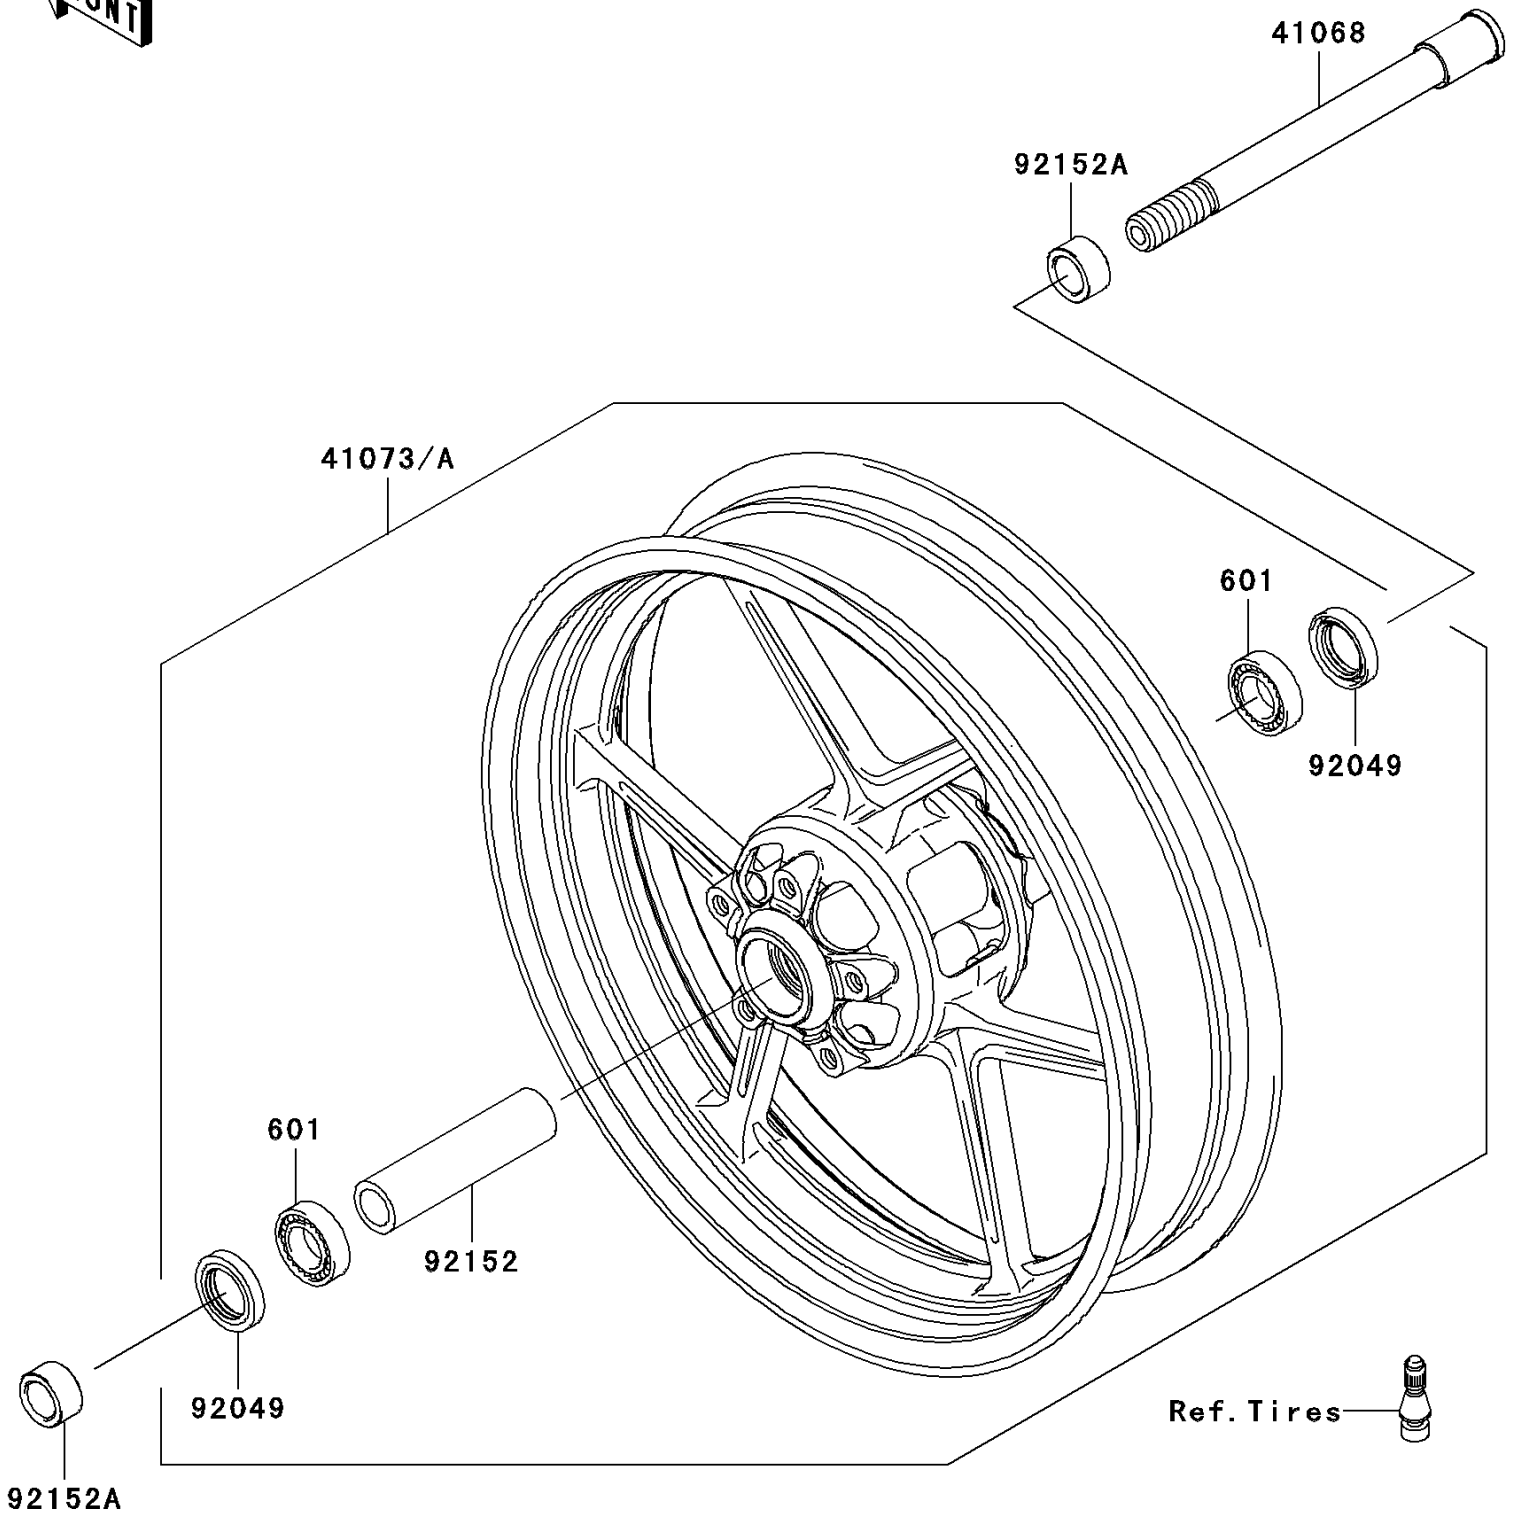

2009 Z750 (European)

PARTS DIAGRAM

Front Hub

F2230

2009 Z750 (European)

PARTS LIST

Front Hub

ITEM NAME

PART NUMBER

QUANTITY
