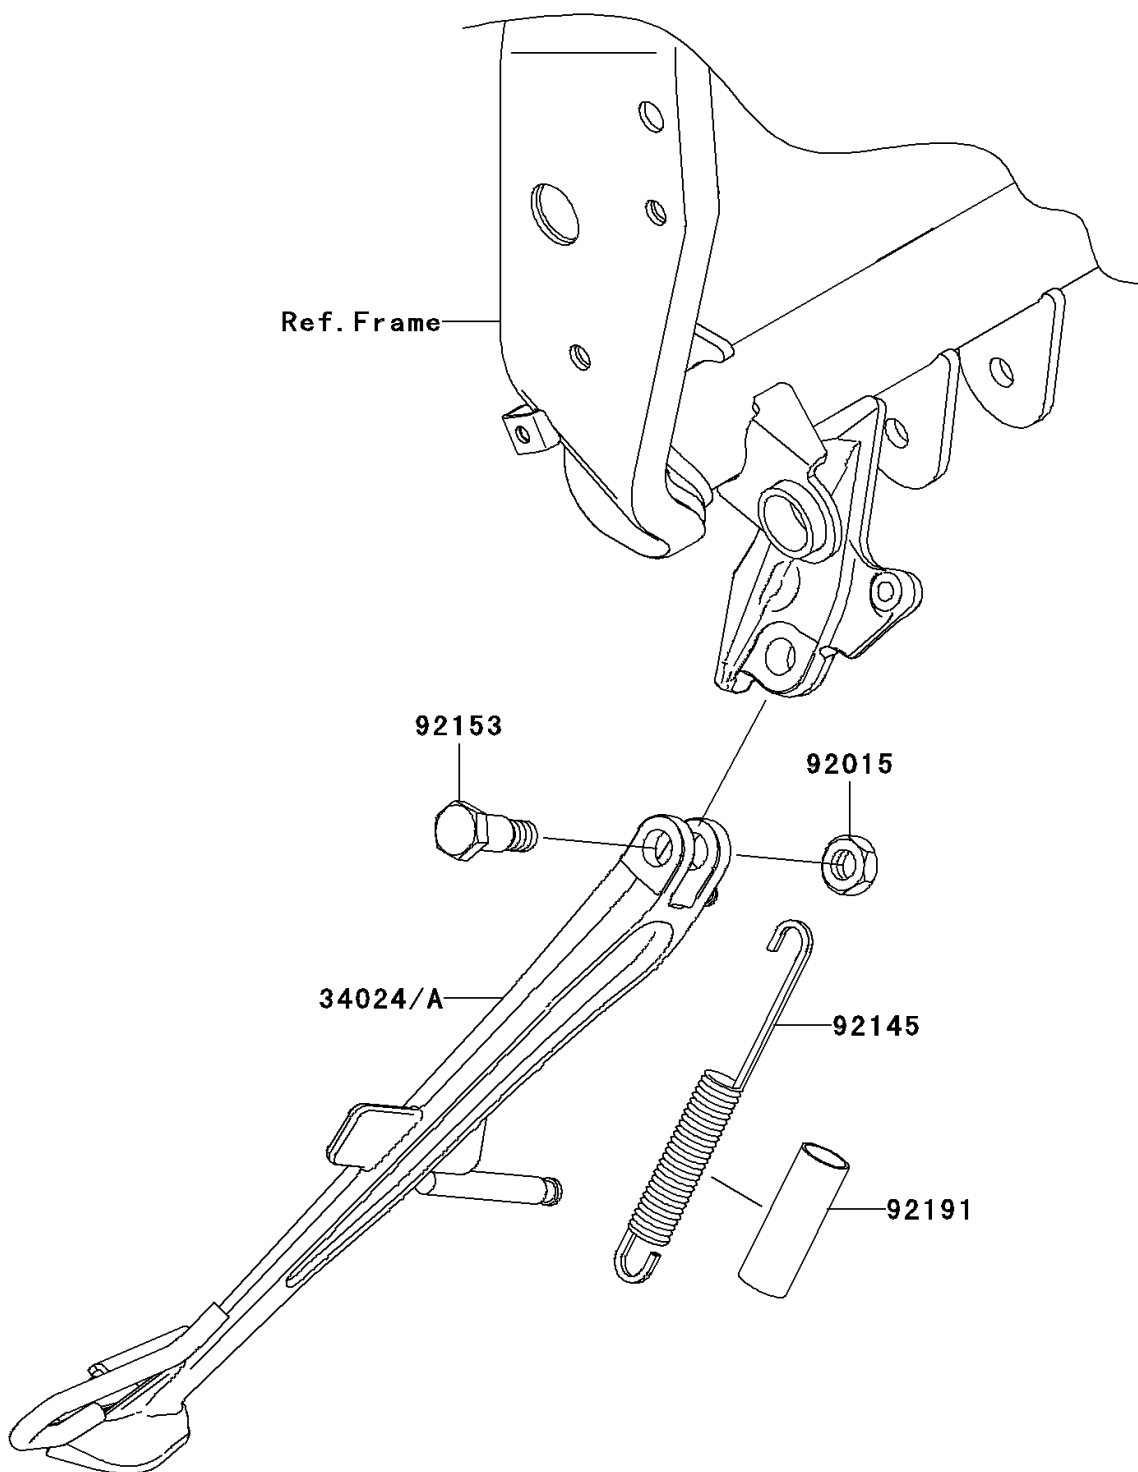

2010 Z750 (European)

PARTS DIAGRAM

Stand(s)

Kawasaki

Let the Good Times Roll®

F2190

2010 Z750 (European)

PARTS LIST

Stand(s)

ITEM NAME

PART NUMBER

QUANTITY
