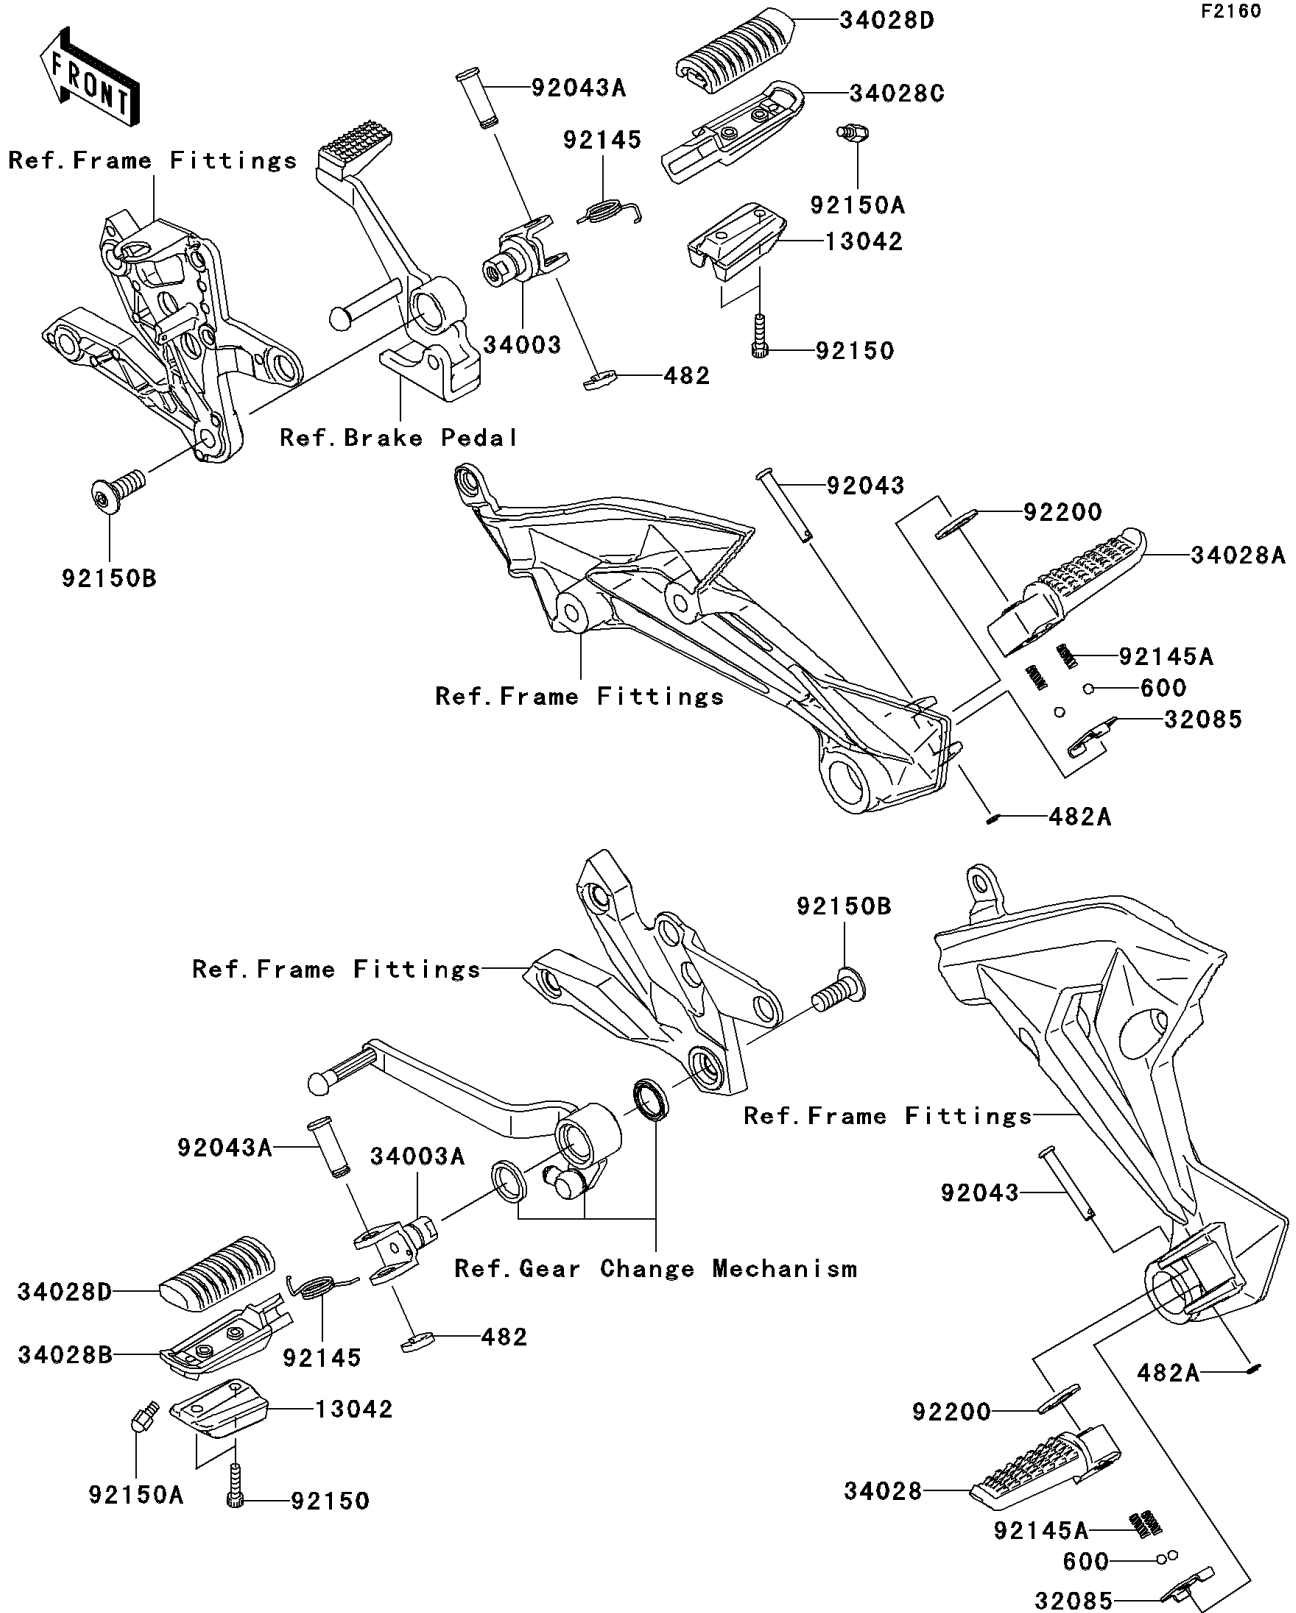

2010 Z750 (European)

PARTS DIAGRAM

Footrests

F2160

2010 Z750 (European)

PARTS LIST

Footrests

ITEM NAME

PART NUMBER

QUANTITY
