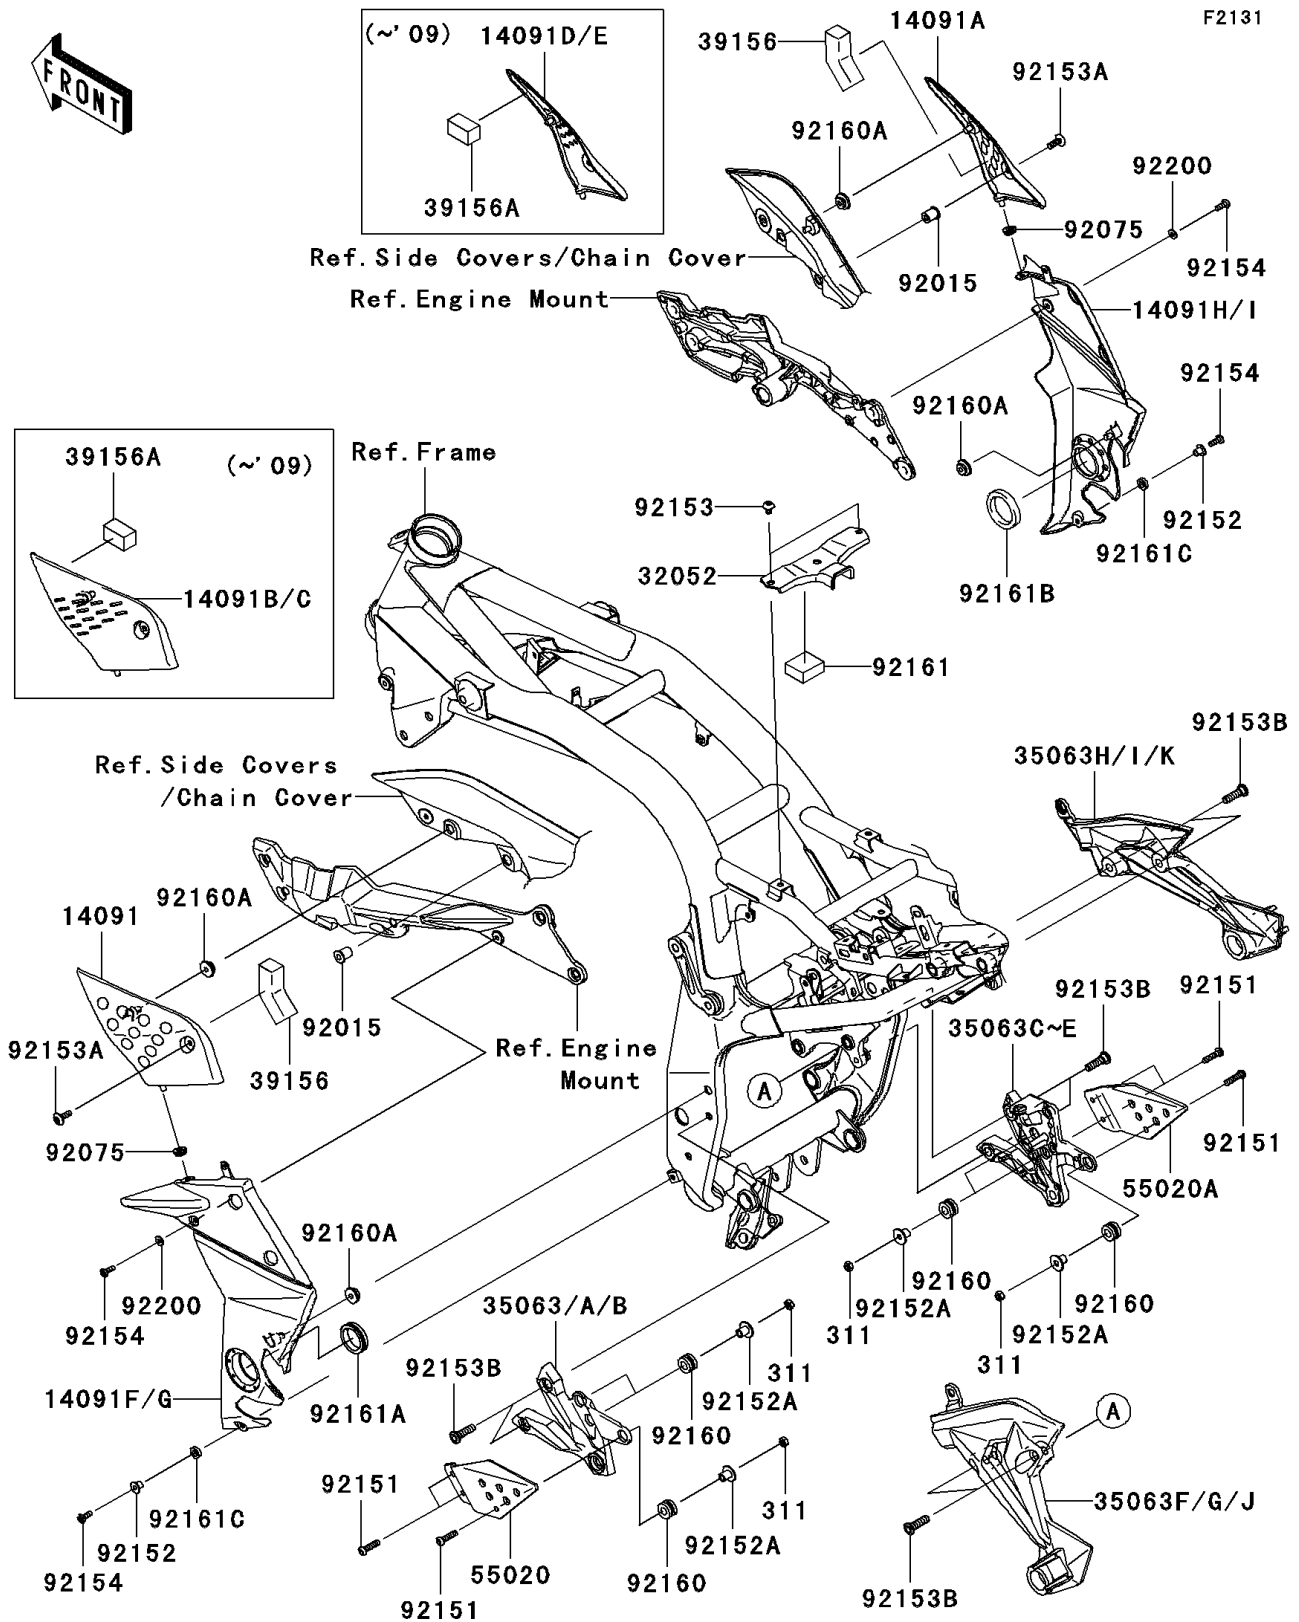

2010 Z750 (European)

PARTS DIAGRAM

Frame Fittings

2010 Z750 (European)

PARTS LIST Frame Fittings

ITEM NAME

PART NUMBER

QUANTITY
