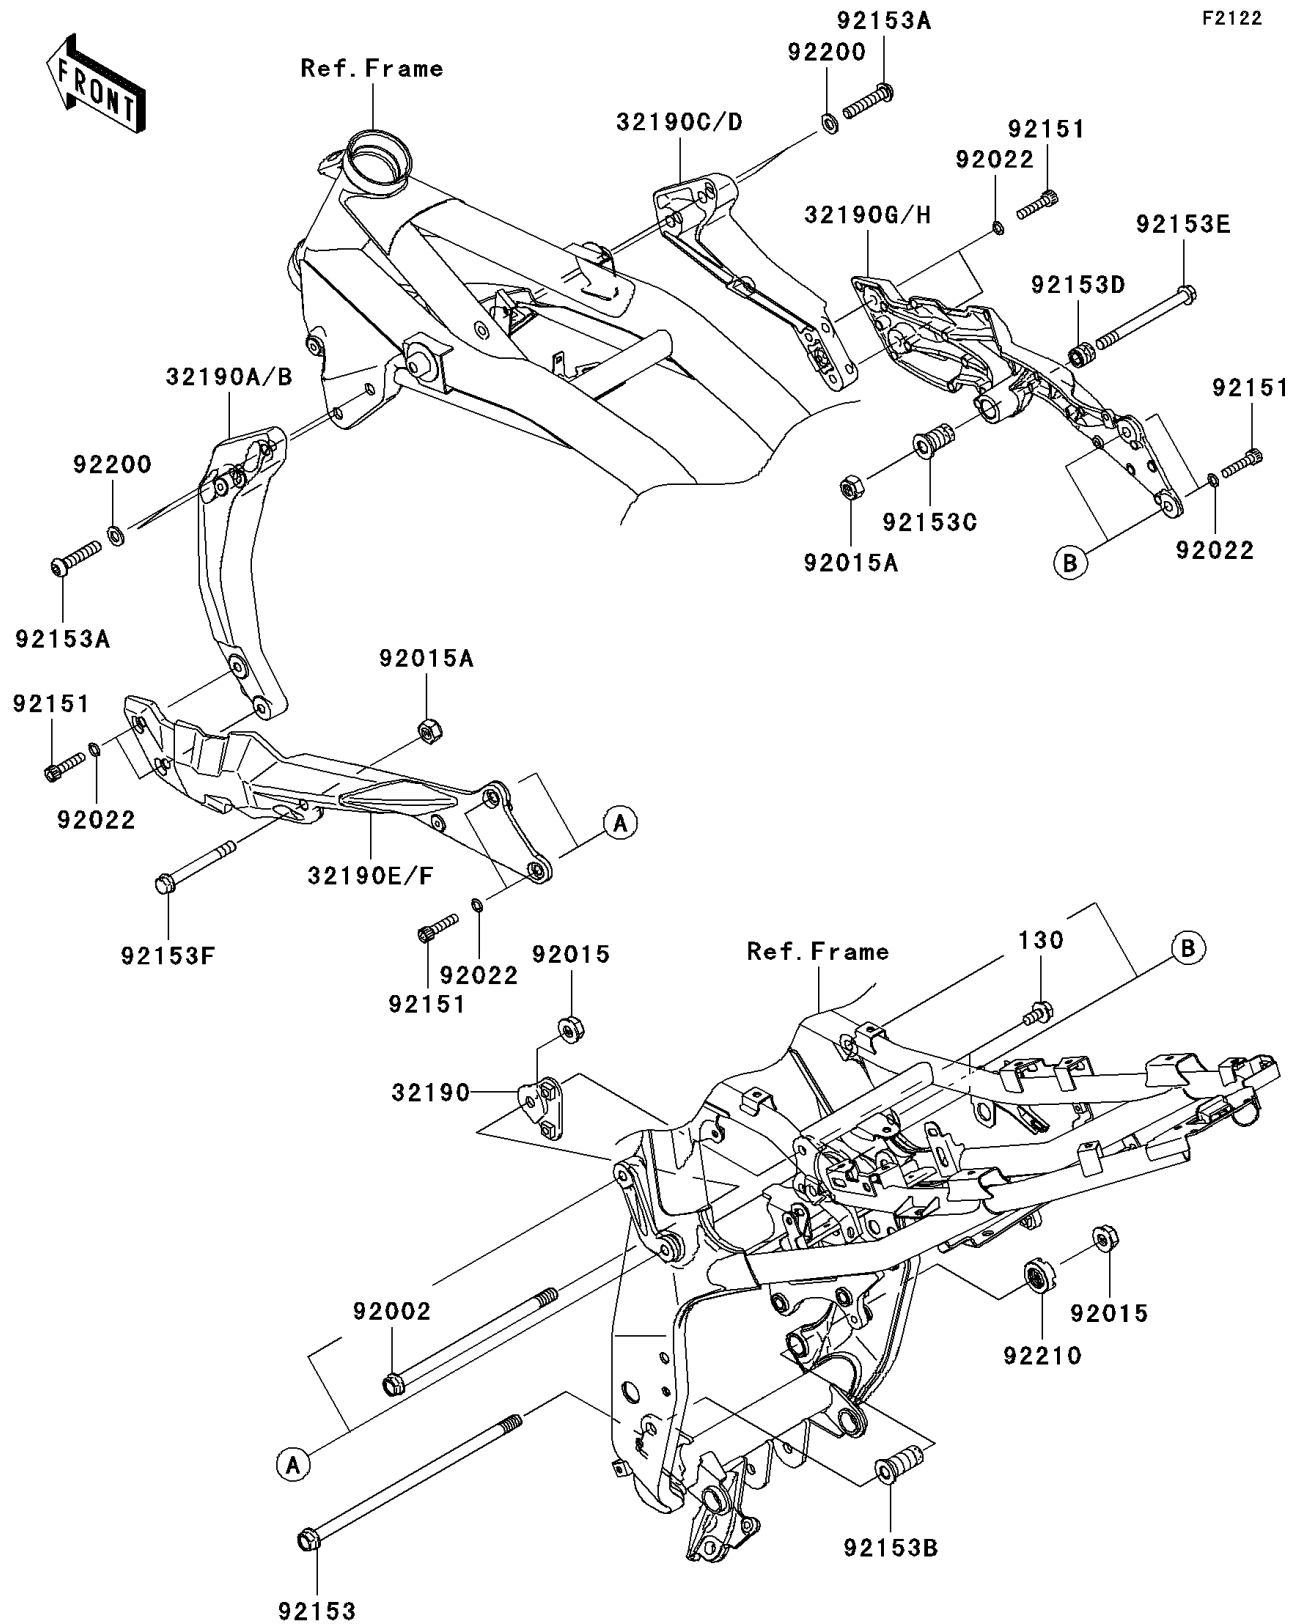

2009 Z750 (European)

PARTS DIAGRAM

Engine Mount

2009 Z750 (European)

PARTS LIST

Engine Mount

ITEM NAME

PART NUMBER

QUANTITY
