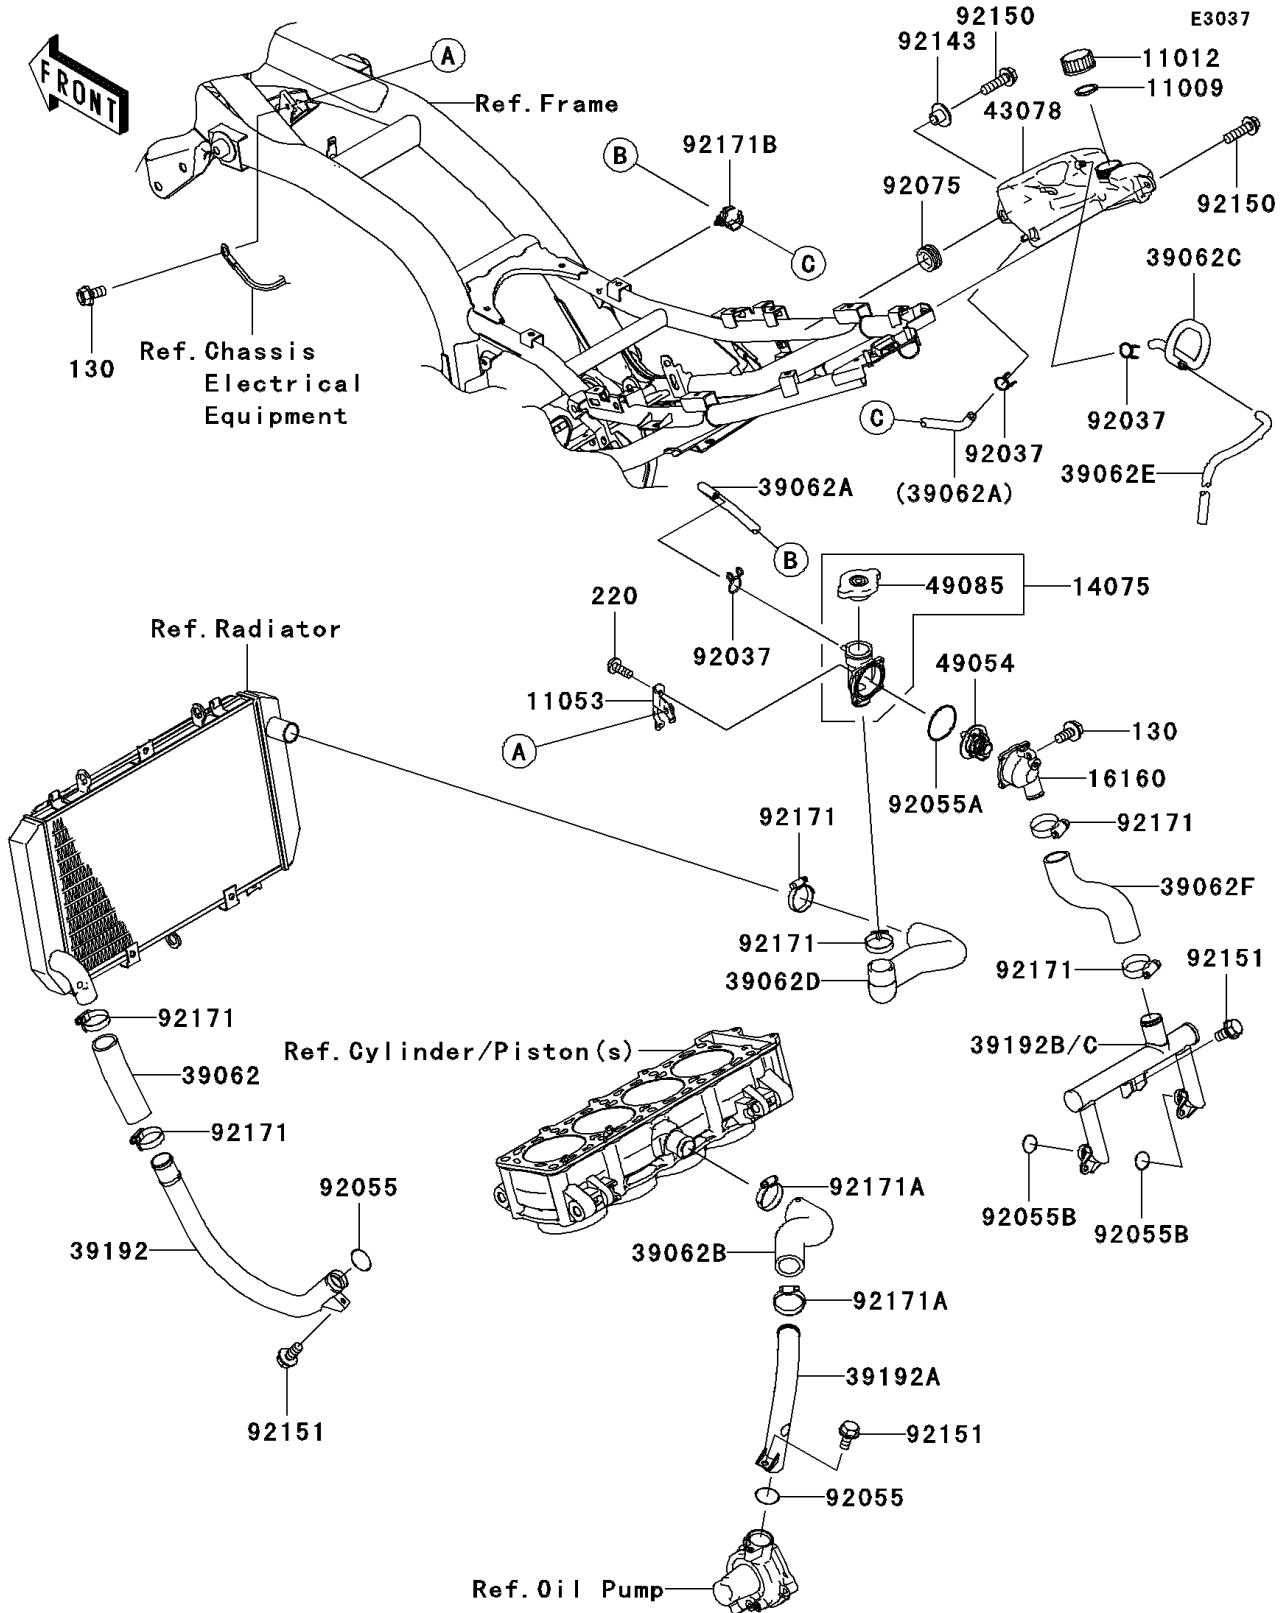

2008 Z750 (European)

PARTS DIAGRAM

Water Pipe

Kawasaki

Let the Good Times Roll®

2008 Z750 (European)

PARTS LIST

Water Pipe

ITEM NAME

PART NUMBER

QUANTITY
