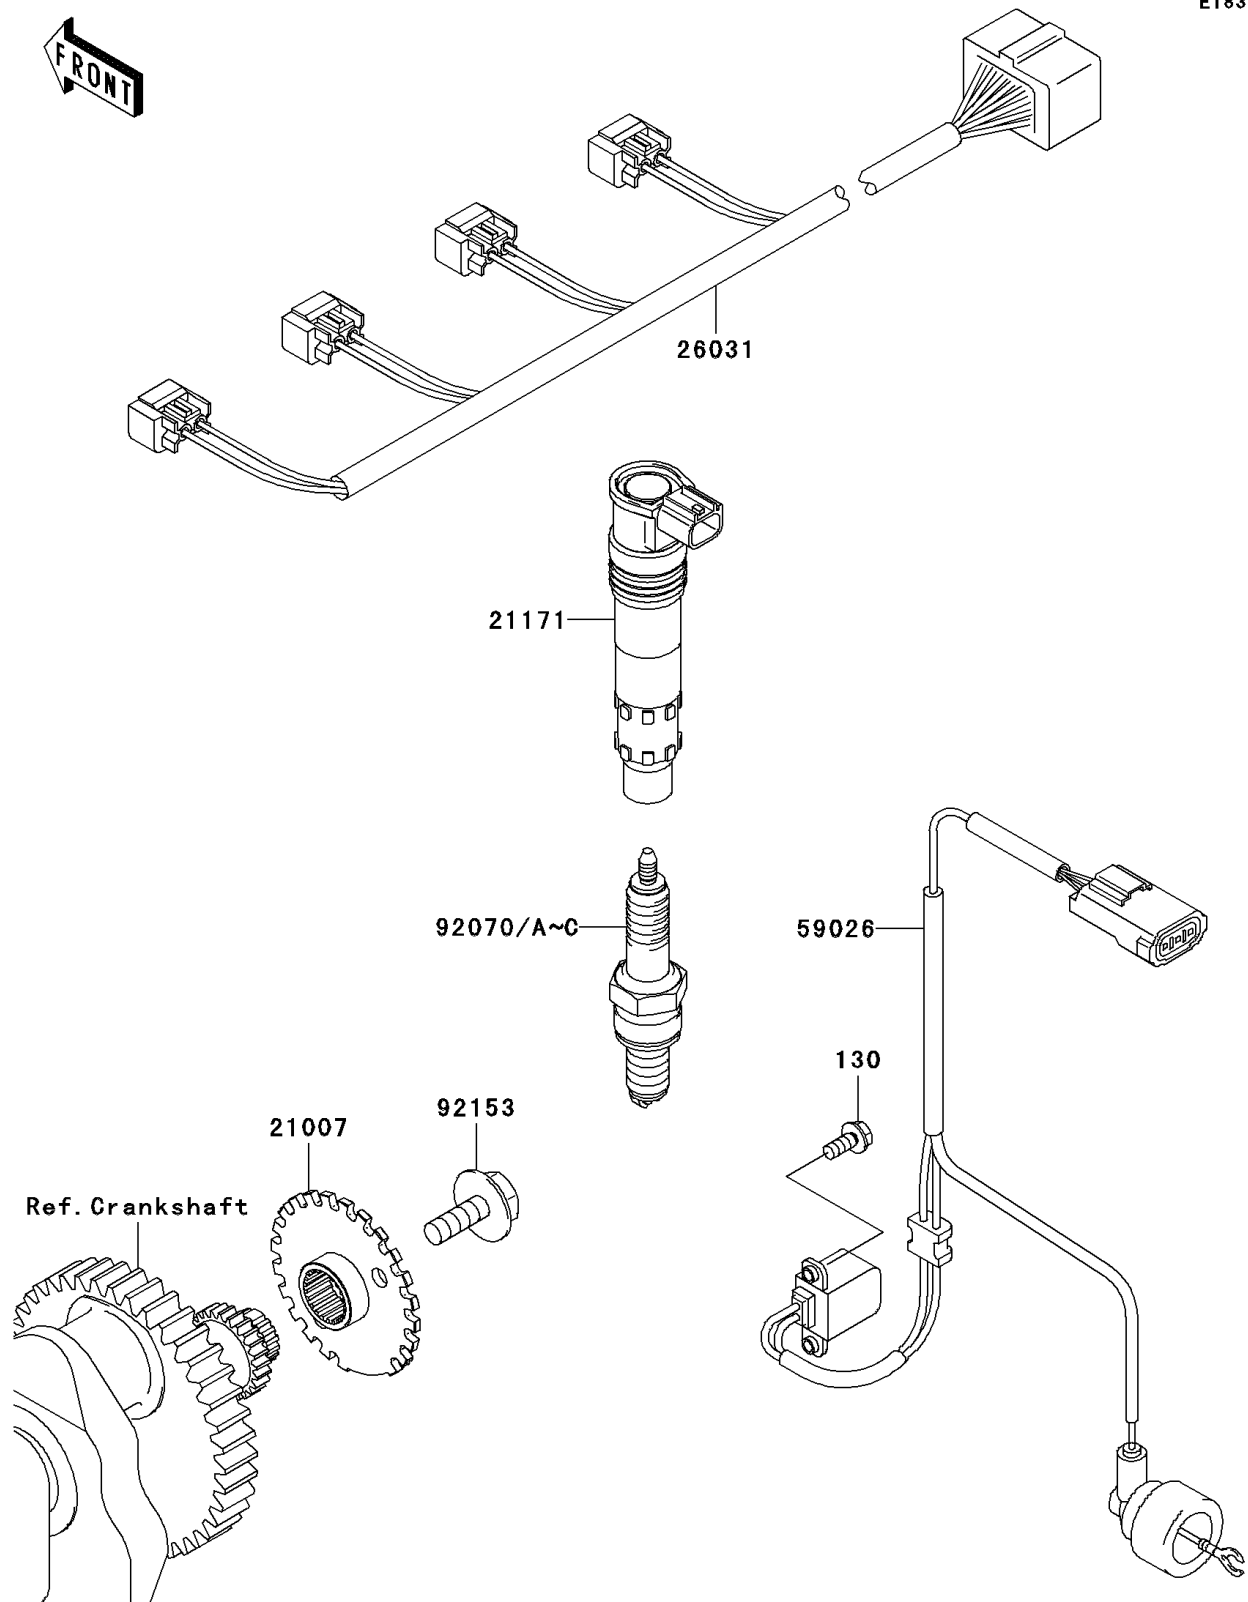

## PARTS DIAGRAM

### Ignition System

**Kawasaki**

Let the Good Times Roll®

E1830

## PARTS LIST

### Ignition System

**ITEM NAME**

**PART NUMBER**

**QUANTITY**

---