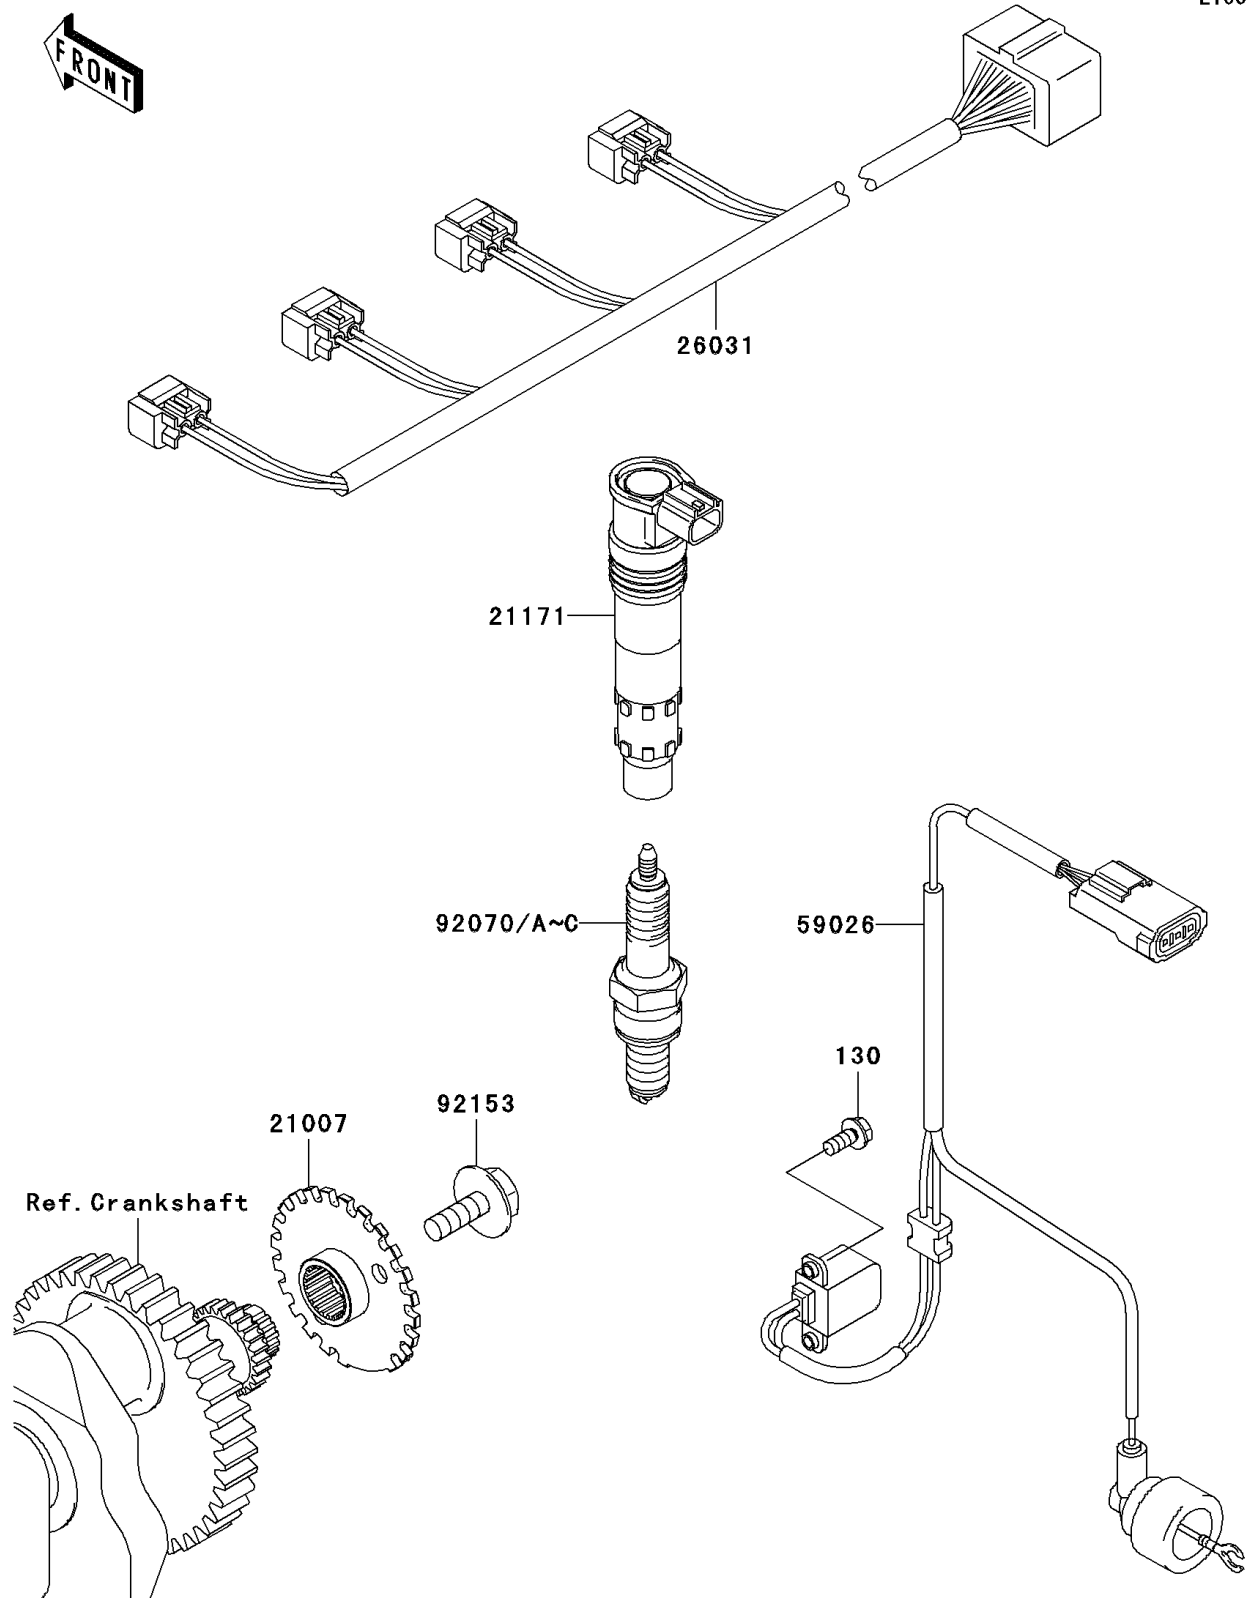

2009 Z750 (European)

PARTS DIAGRAM

Ignition System

E1830

2009 Z750 (European)

PARTS LIST

Ignition System

ITEM NAME	PART NUMBER	QUANTITY
-----------	-------------	----------
