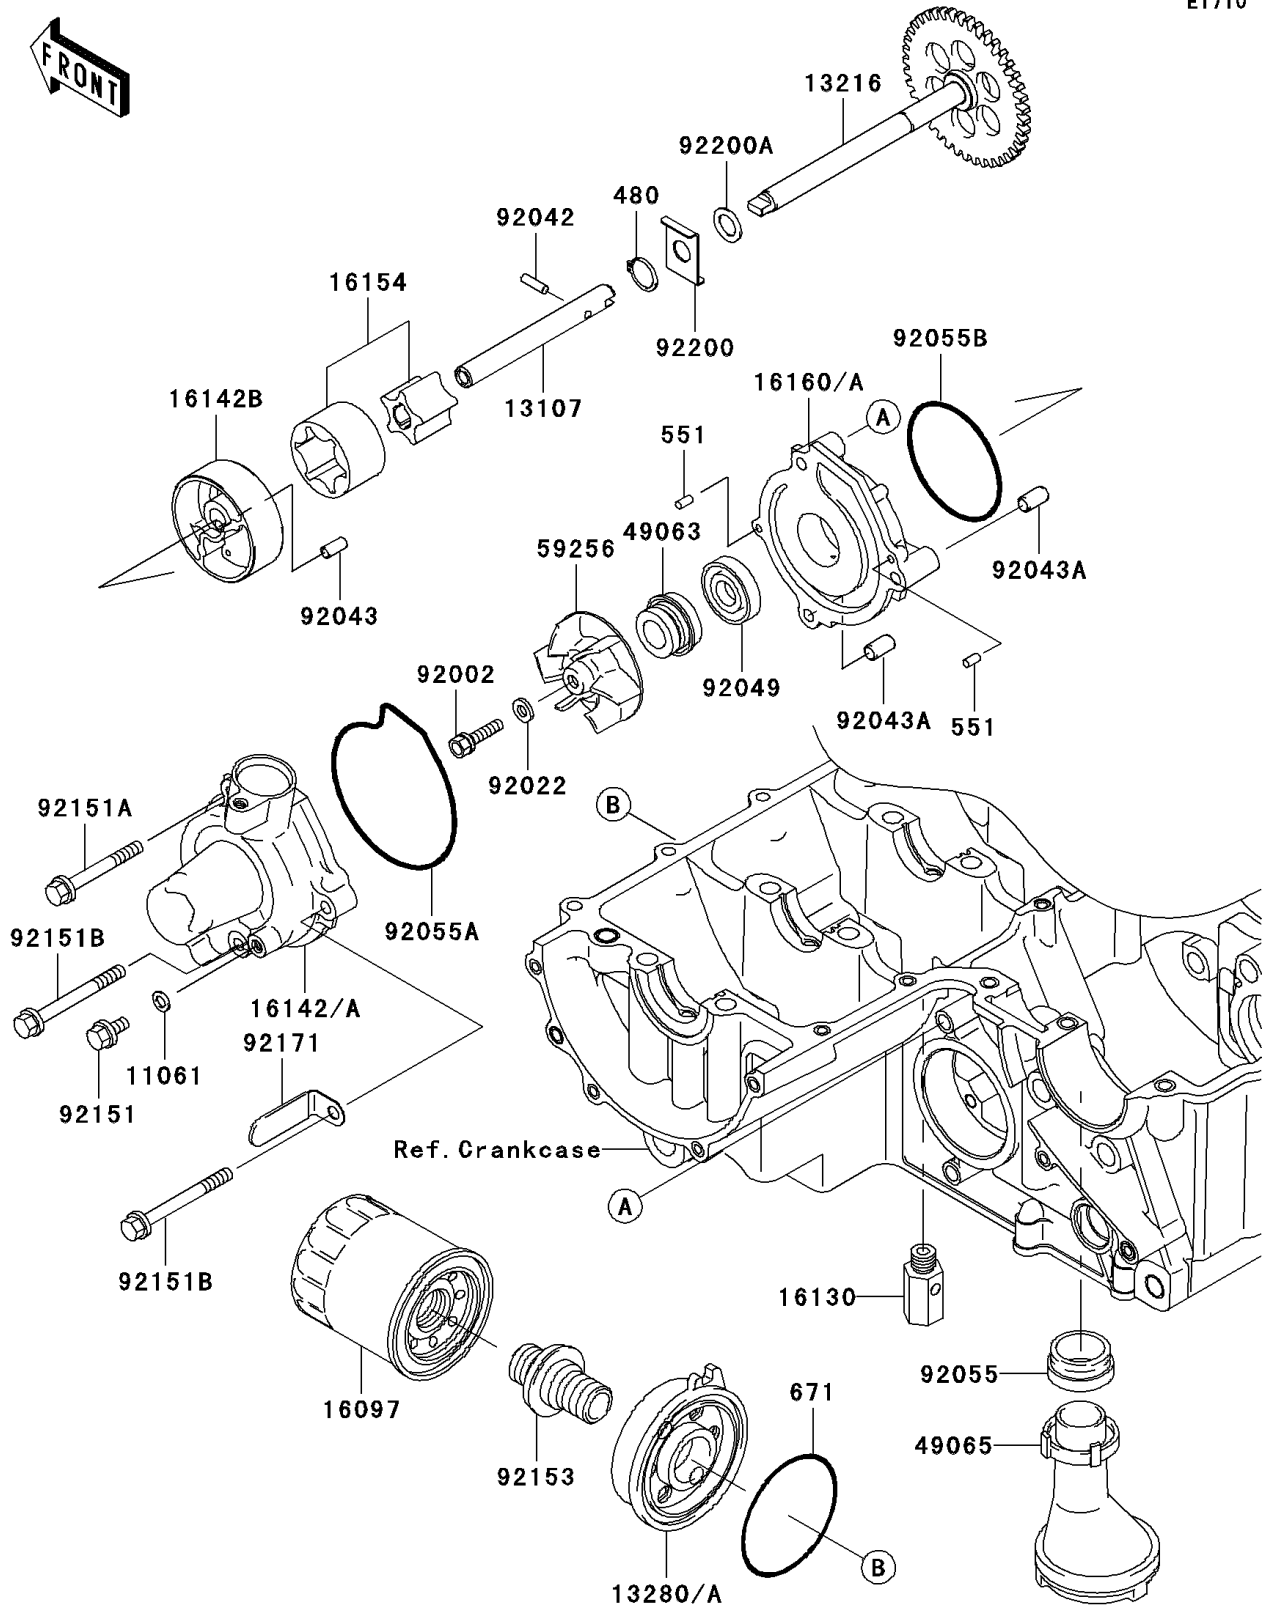

2010 Z750 (European)

PARTS DIAGRAM

Oil Pump

E1710

2010 Z750 (European)

PARTS LIST

Oil Pump

ITEM NAME

PART NUMBER

QUANTITY
