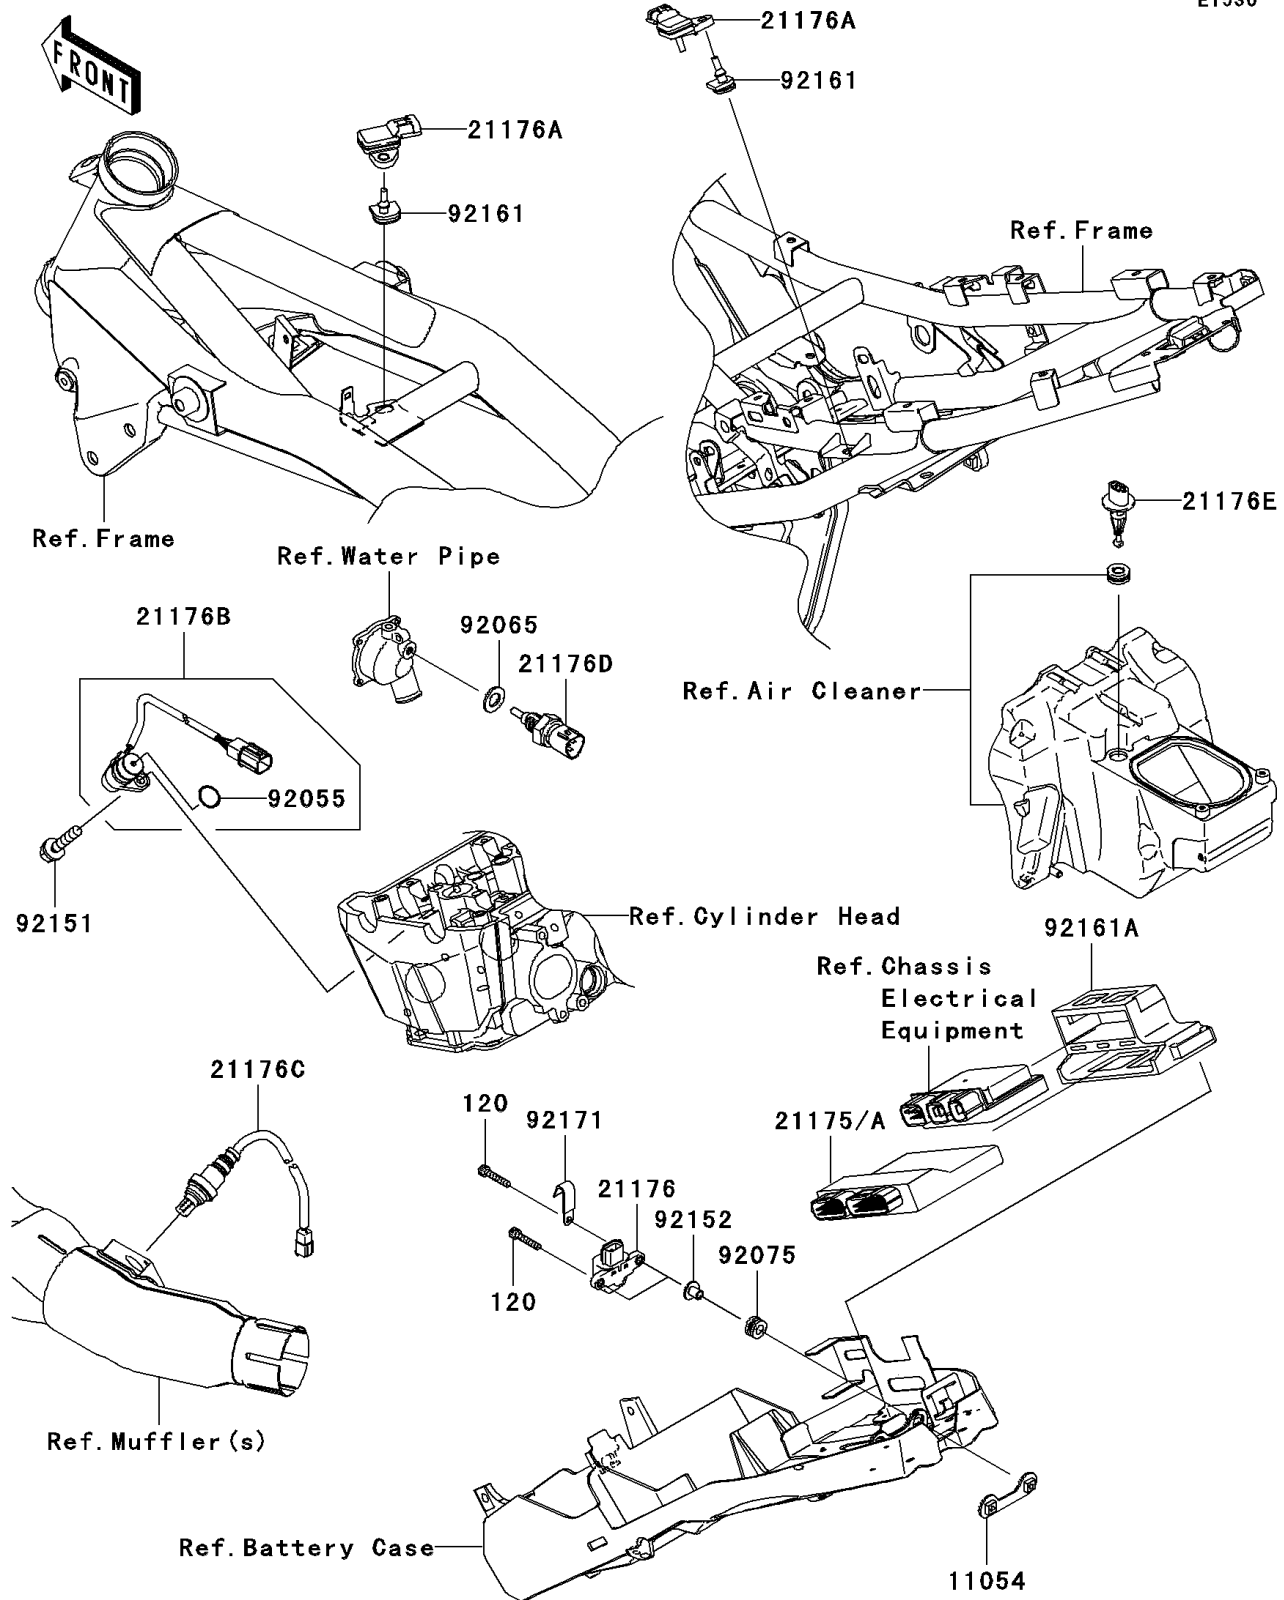

2010 Z750 (European)

PARTS DIAGRAM

Fuel Injection

Kawasaki

Let the Good Times Roll®

E1530

2010 Z750 (European)

PARTS LIST

Fuel Injection

ITEM NAME

PART NUMBER

QUANTITY
