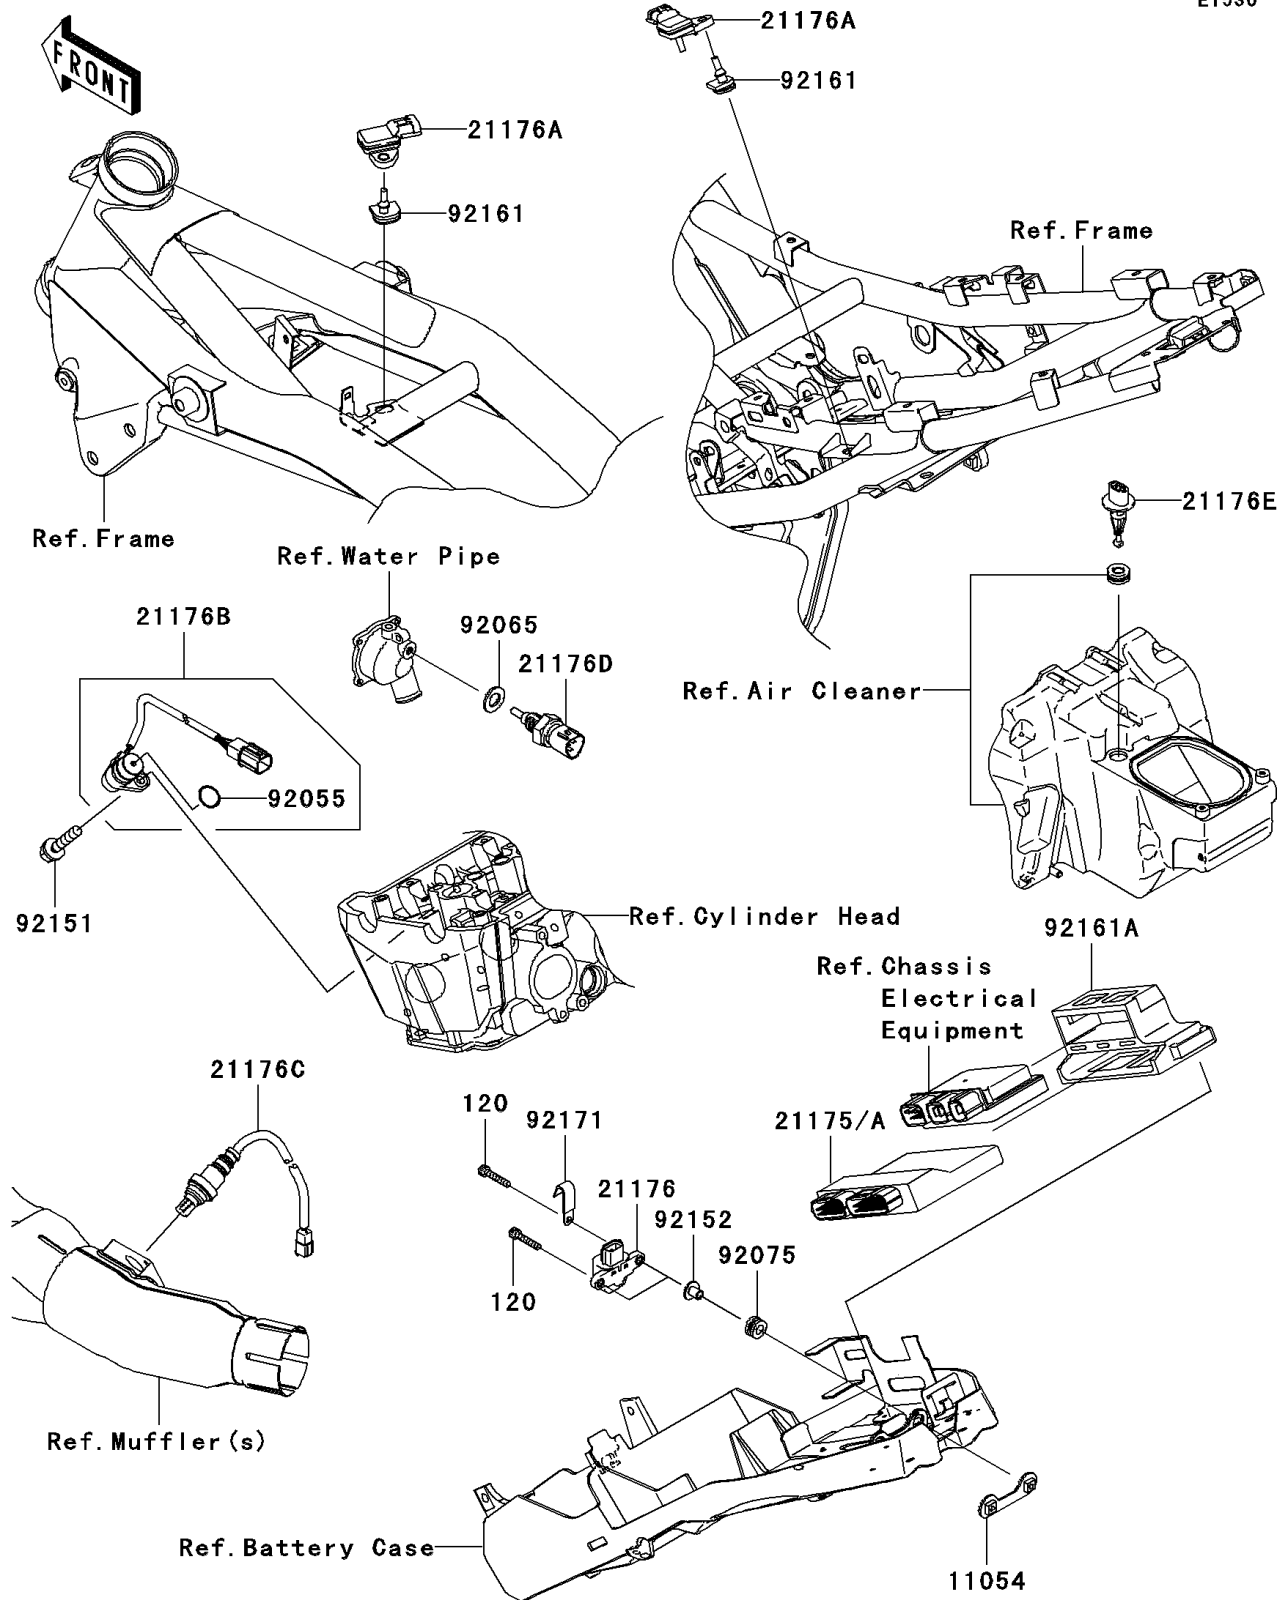

2008 Z750 (European)

PARTS DIAGRAM

Fuel Injection

E1530

2008 Z750 (European)

PARTS LIST

Fuel Injection

ITEM NAME

PART NUMBER

QUANTITY
