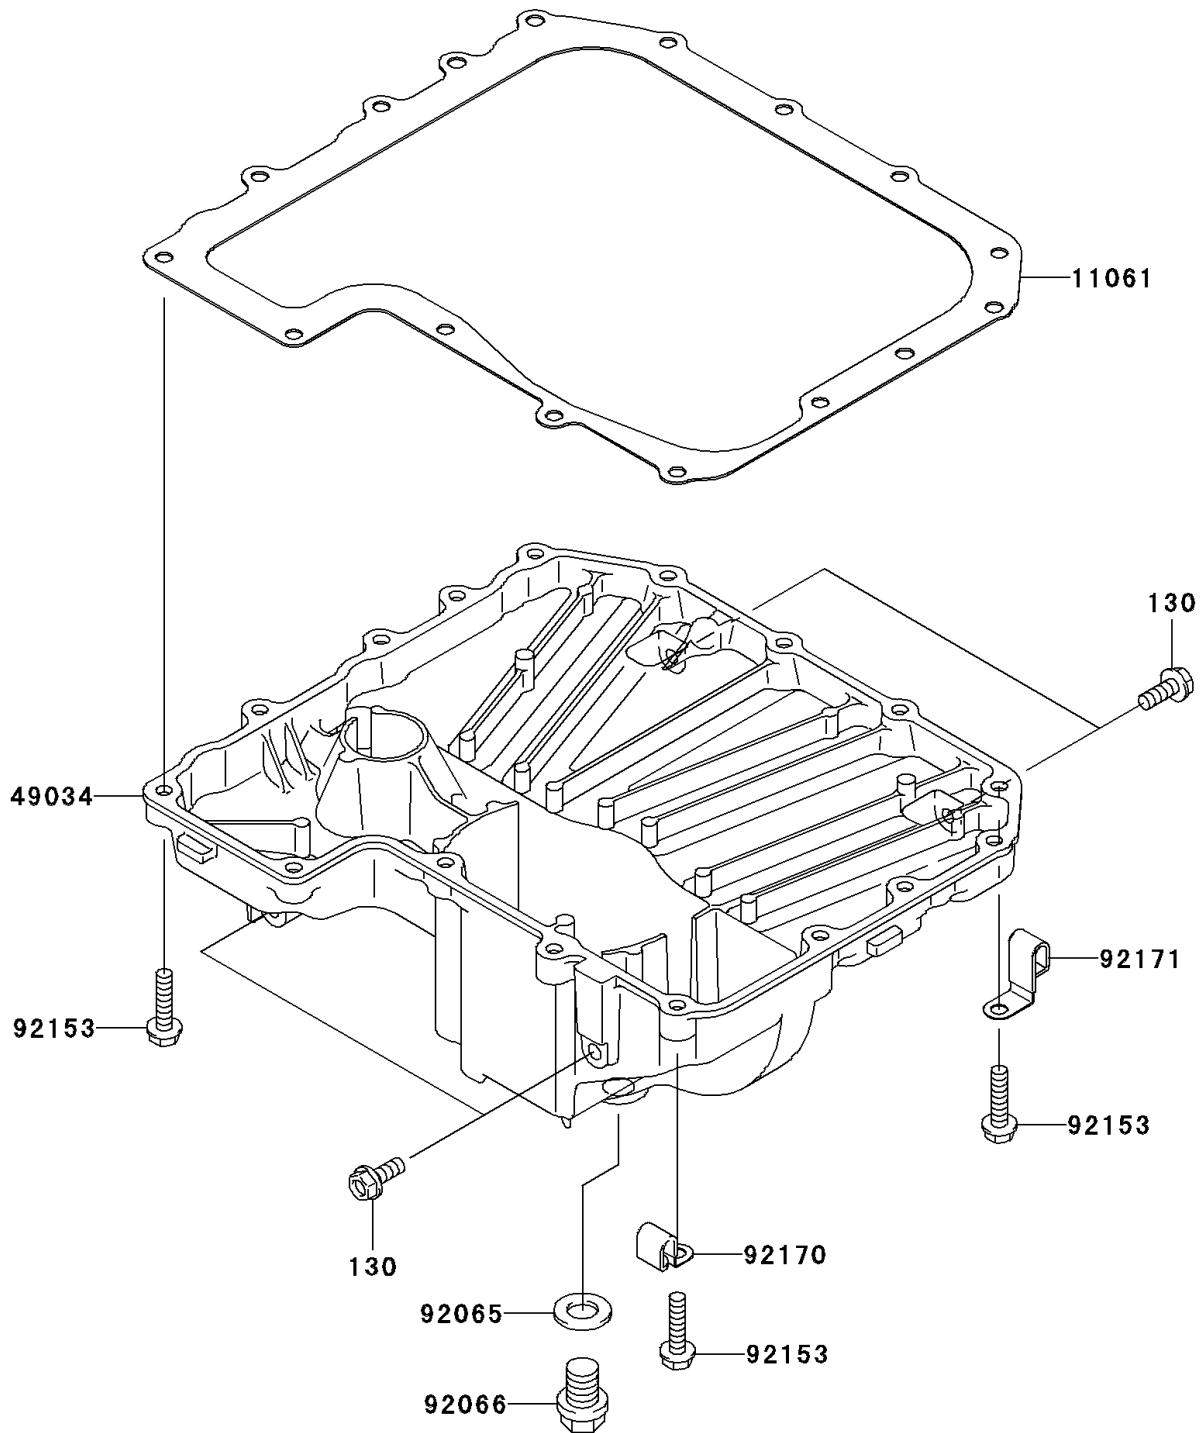

2010 Z750 (European)

PARTS DIAGRAM

Oil Pan

E1434

2010 Z750 (European)

PARTS LIST

Oil Pan

ITEM NAME

PART NUMBER

QUANTITY
