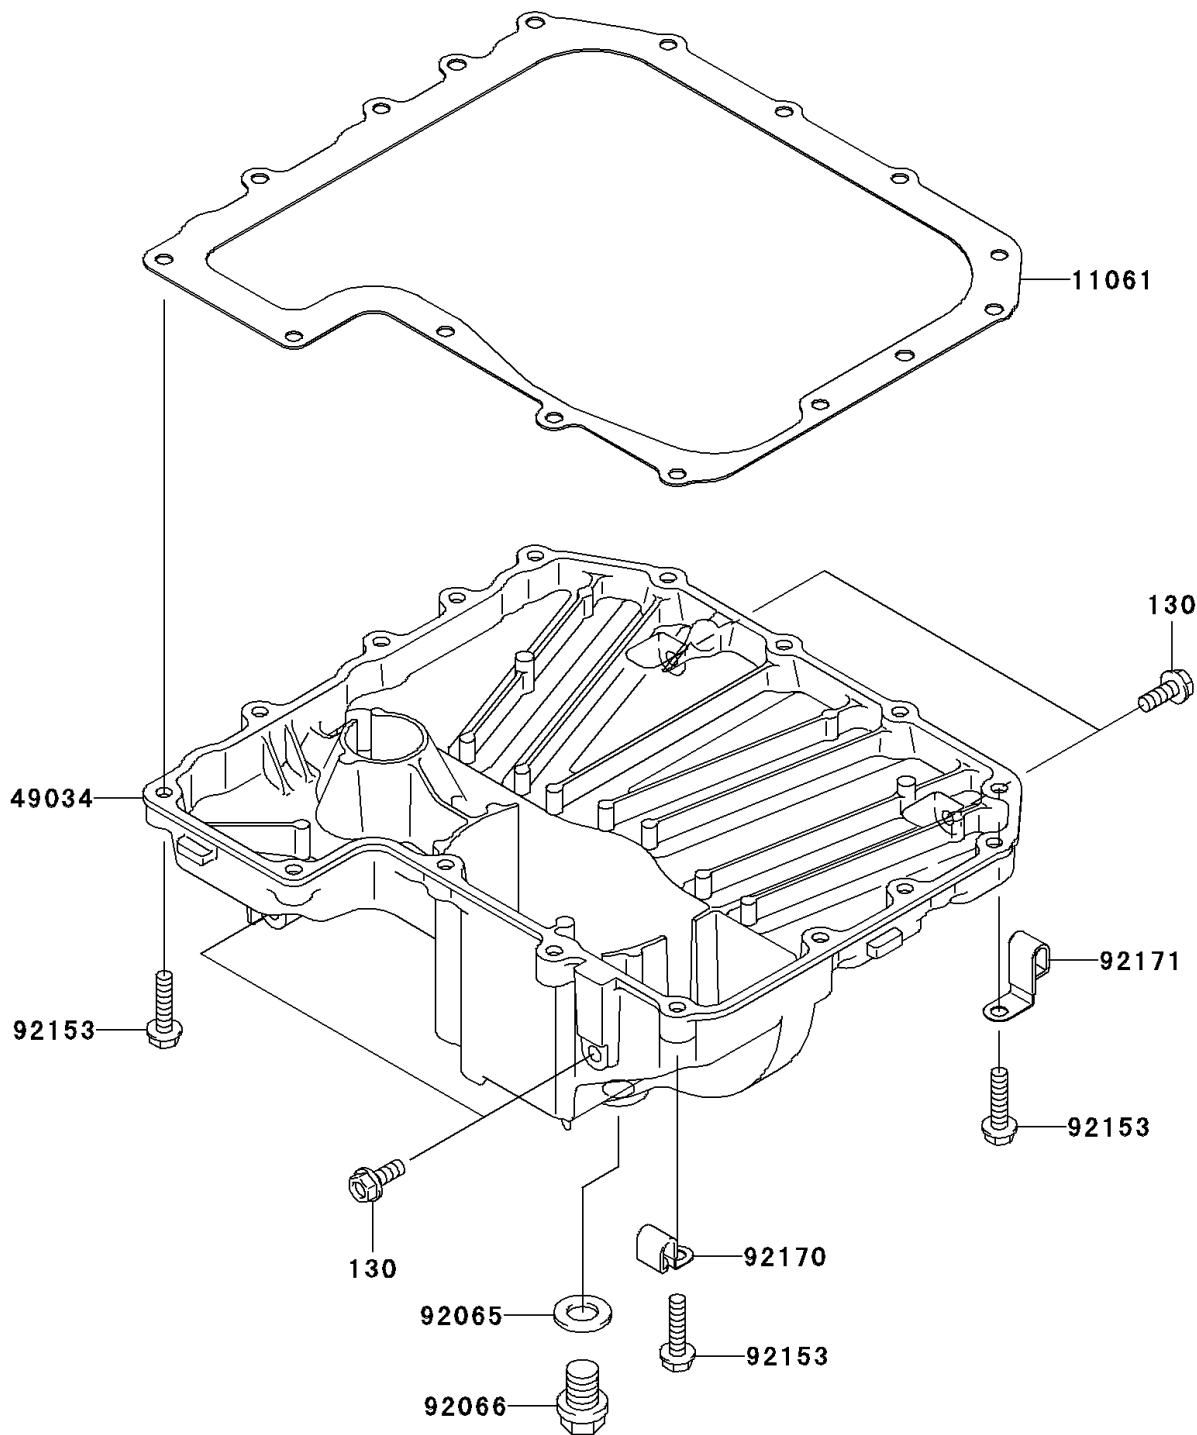

2008 Z750 (European)

PARTS DIAGRAM

Oil Pan

Kawasaki

Let the Good Times Roll®

E1434

2008 Z750 (European)

PARTS LIST

Oil Pan

ITEM NAME

PART NUMBER

QUANTITY
