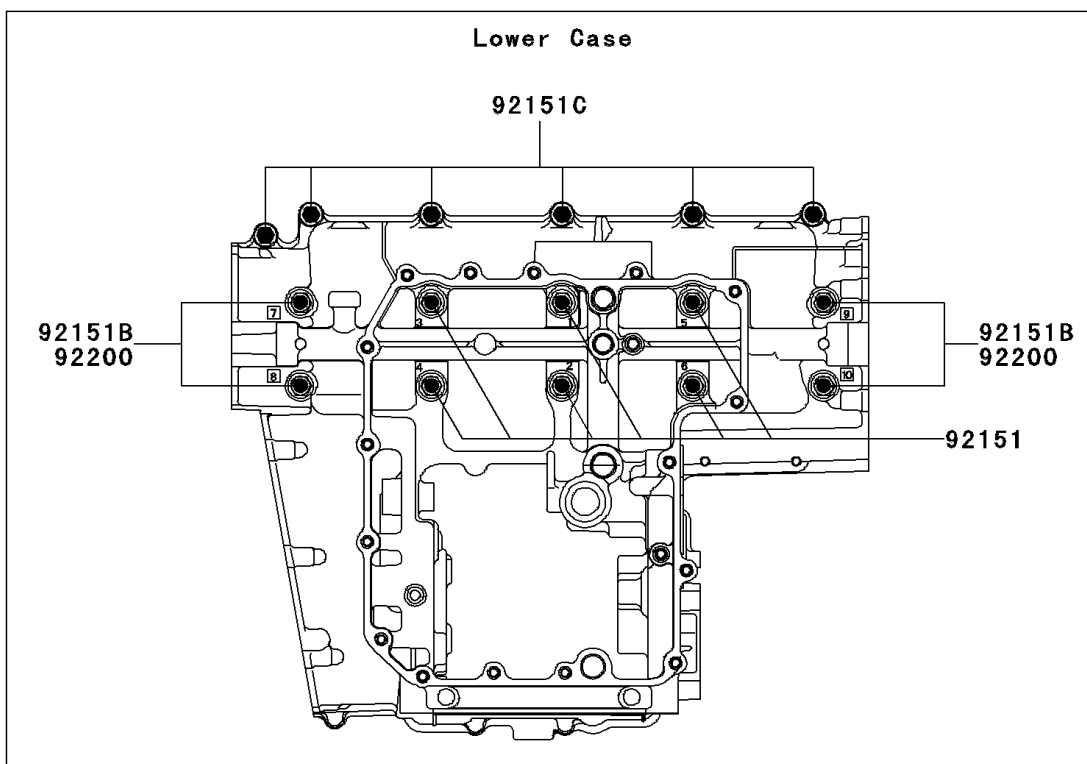

2009 Z750 (European)

PARTS DIAGRAM

Crankcase Bolt Pattern

E1412

2009 Z750 (European)

PARTS LIST

Crankcase Bolt Pattern

ITEM NAME

PART NUMBER

QUANTITY
