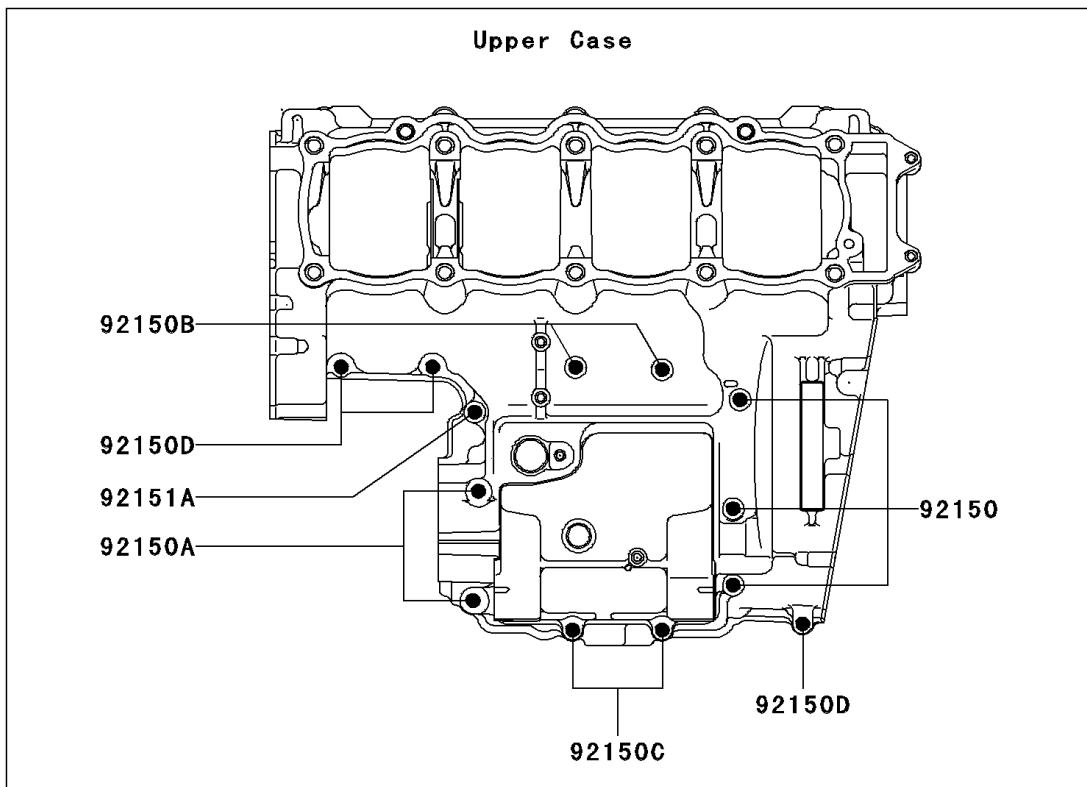

2009 Z750 (European)

PARTS DIAGRAM

Crankcase Bolt Pattern

E1412

2009 Z750 (European)

PARTS LIST

Crankcase Bolt Pattern

ITEM NAME

PART NUMBER

QUANTITY
