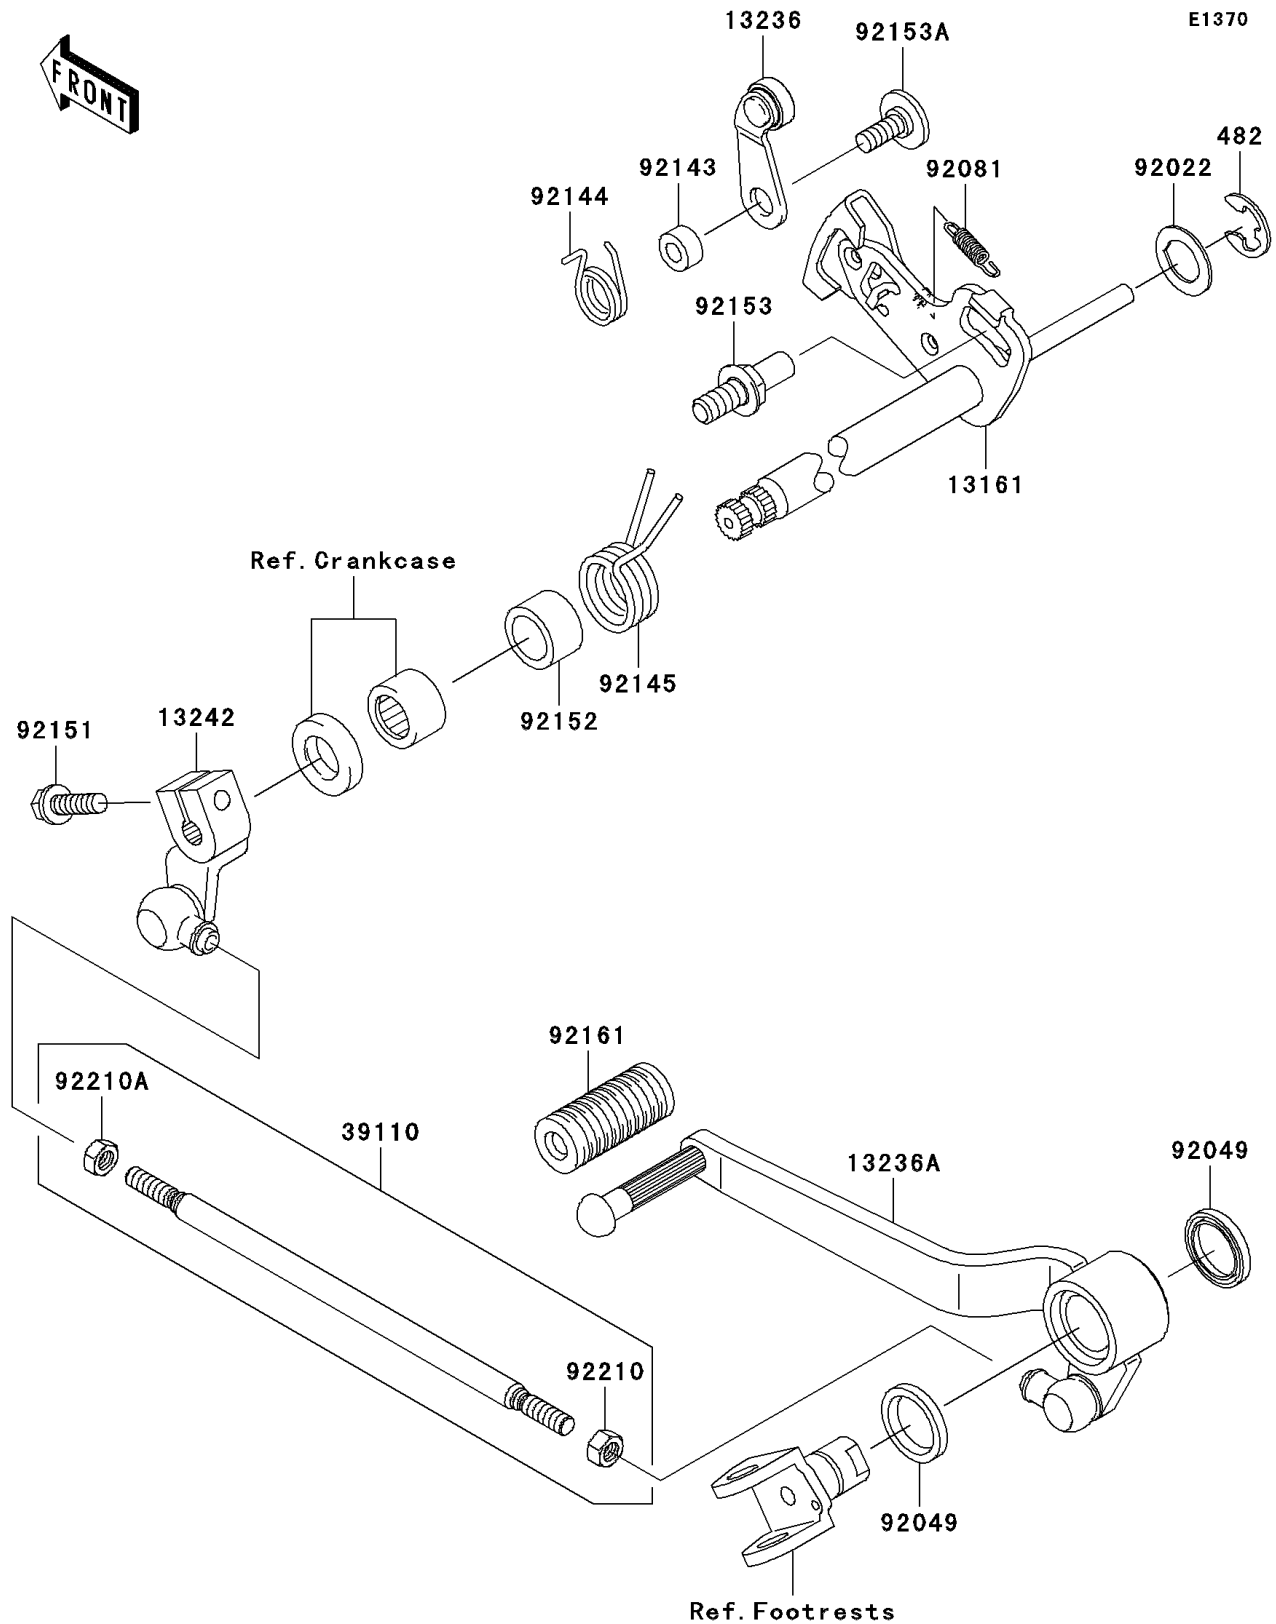

2009 Z750 (European)

PARTS DIAGRAM

Gear Change Mechanism

2009 Z750 (European)

PARTS LIST

Gear Change Mechanism

ITEM NAME

PART NUMBER

QUANTITY
