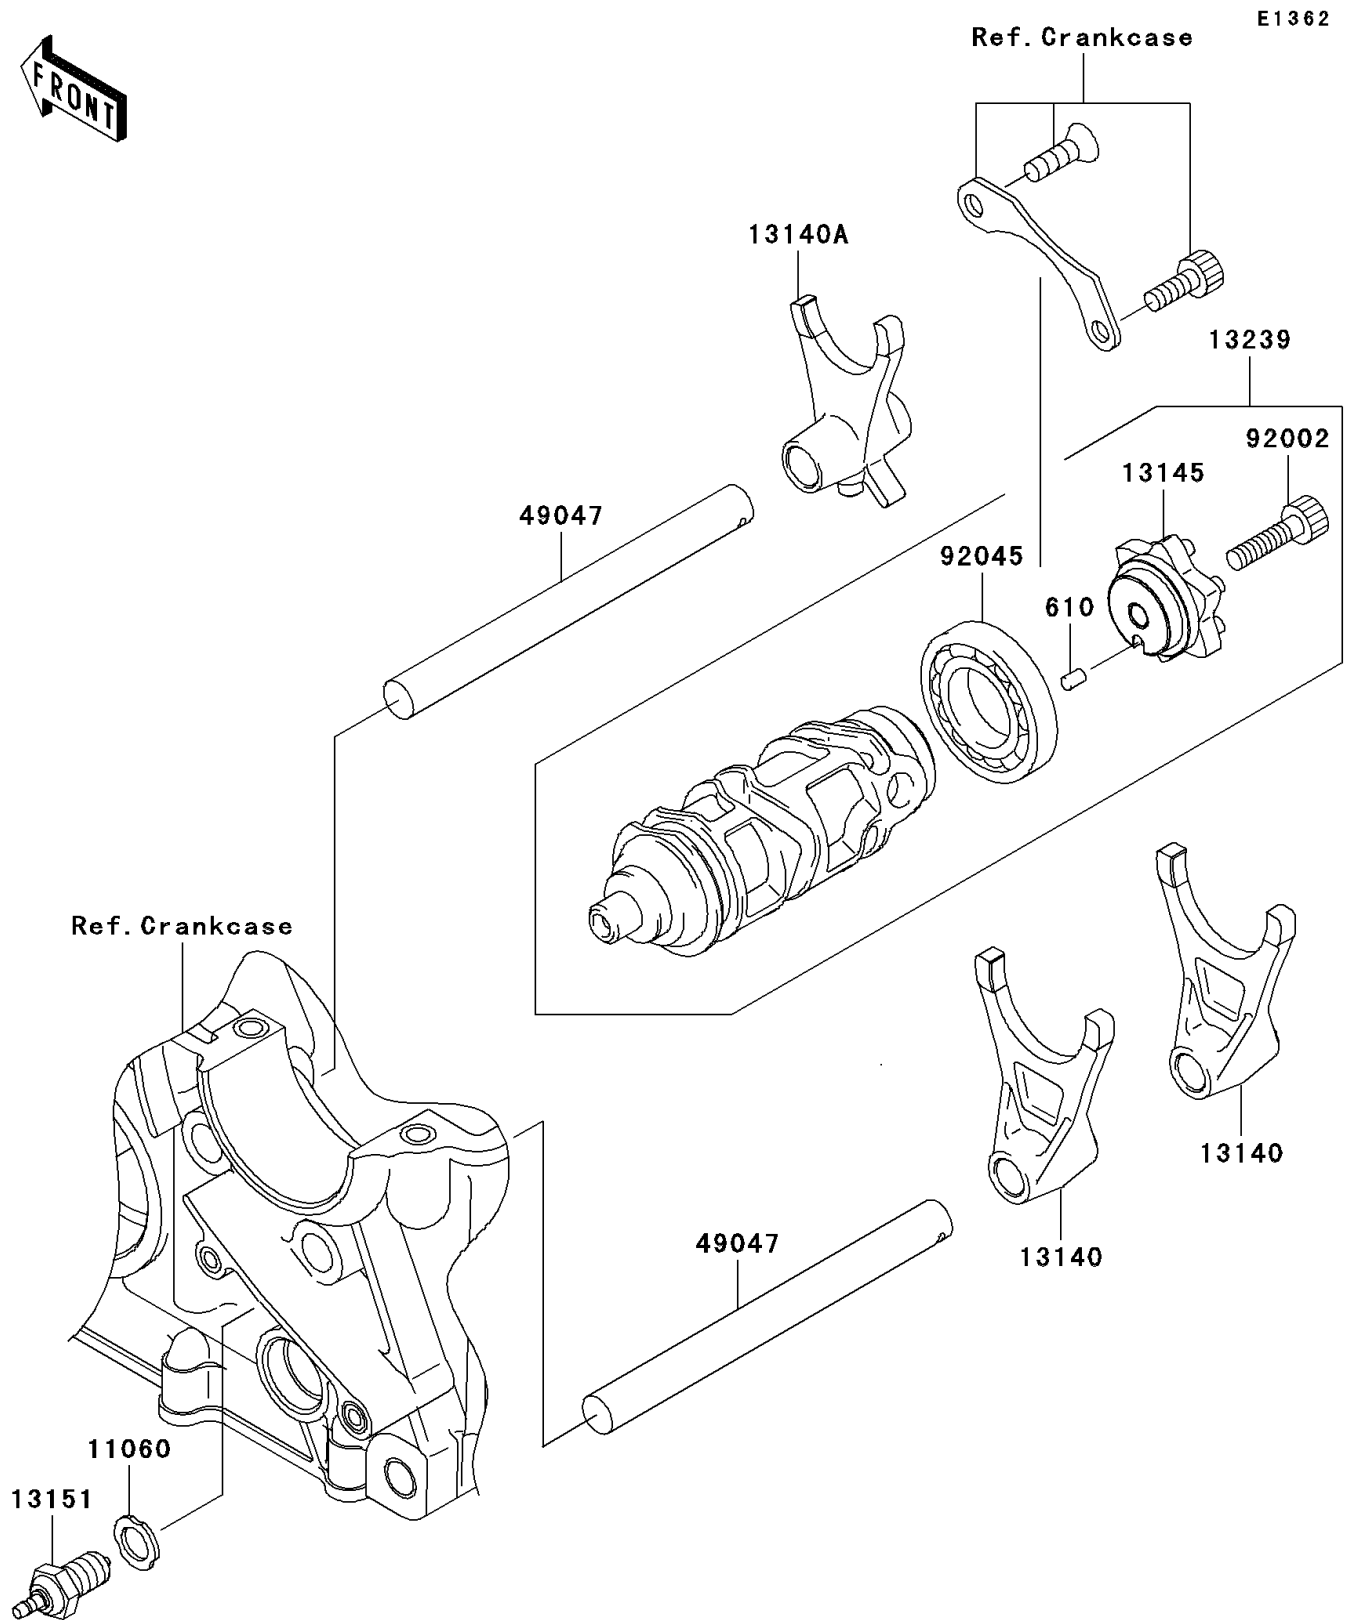

2009 Z750 (European)

PARTS DIAGRAM

Gear Change Drum/Shift Fork(s)

2009 Z750 (European)

PARTS LIST

Gear Change Drum/Shift Fork(s)

ITEM NAME

PART NUMBER

QUANTITY
