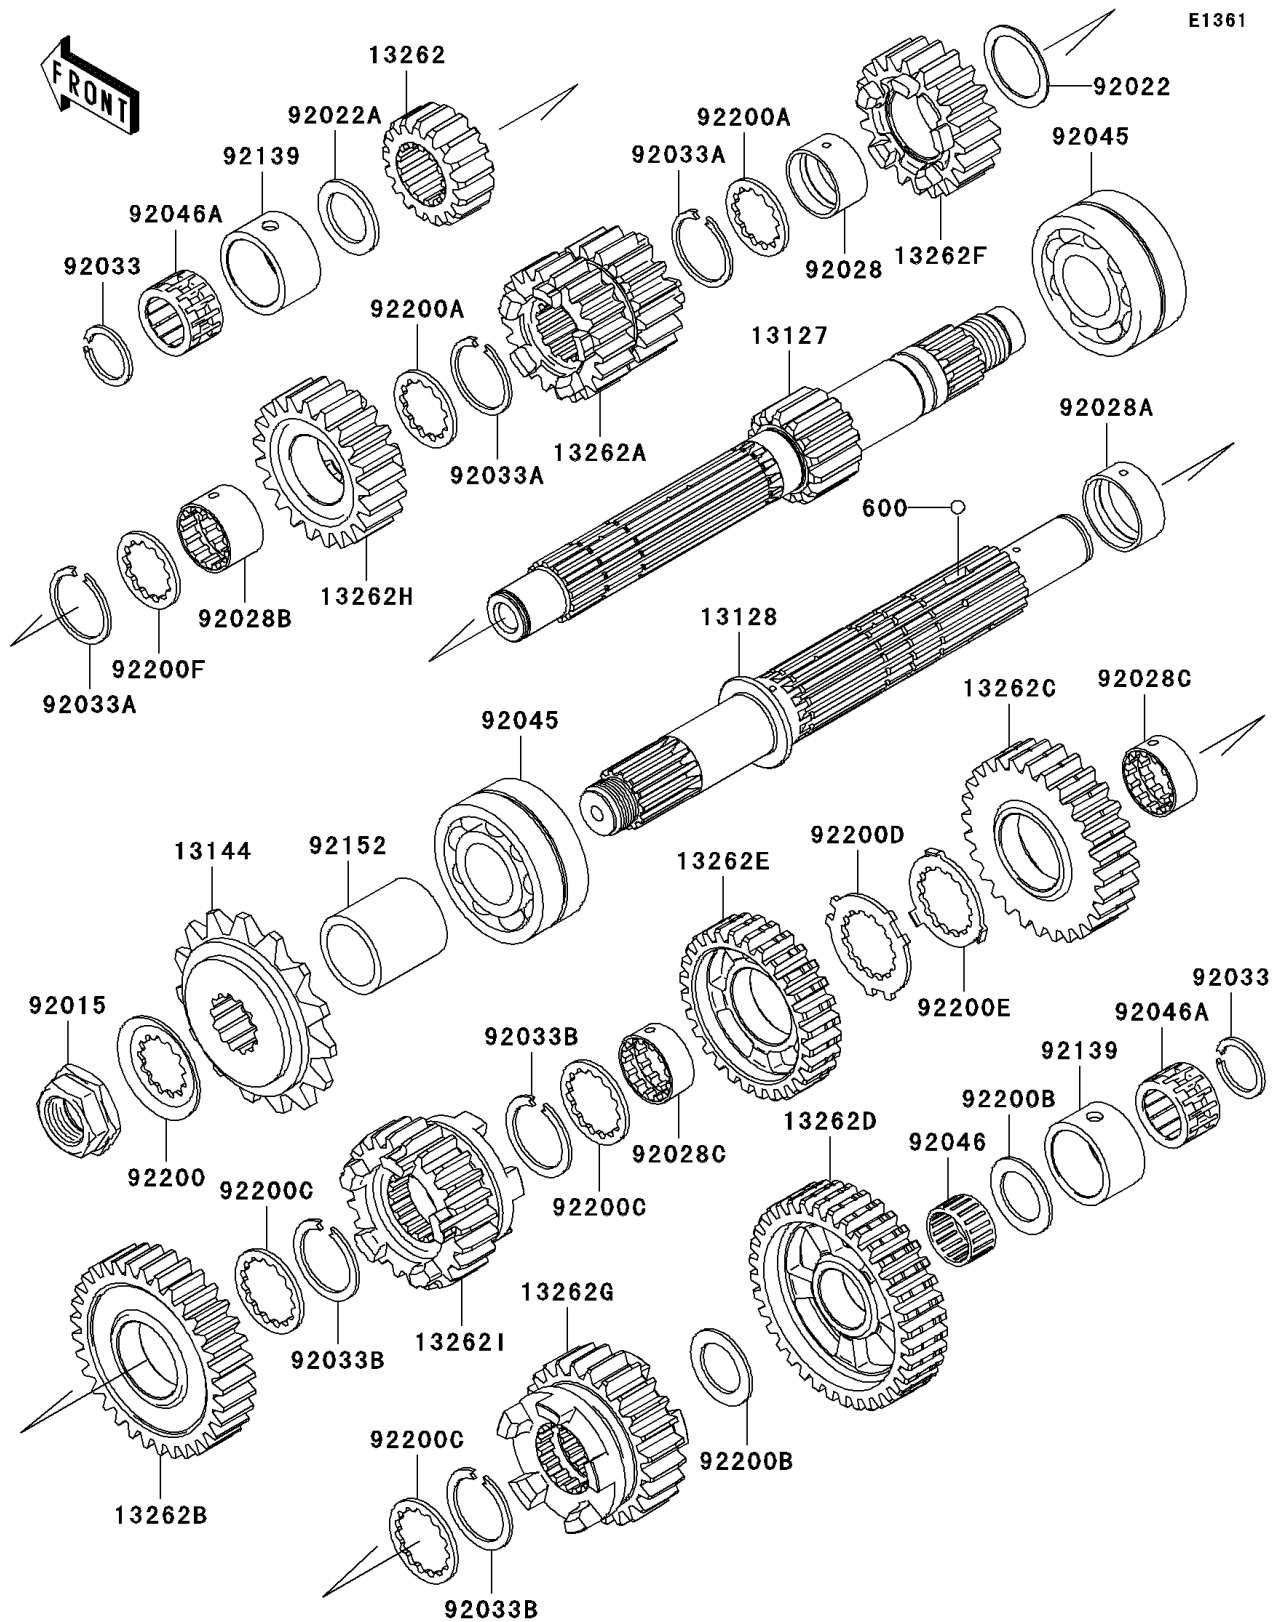

2010 Z750 (European)

PARTS DIAGRAM

Transmission

Kawasaki

Let the Good Times Roll®

2010 Z750 (European)

PARTS LIST

Transmission

ITEM NAME

PART NUMBER

QUANTITY
