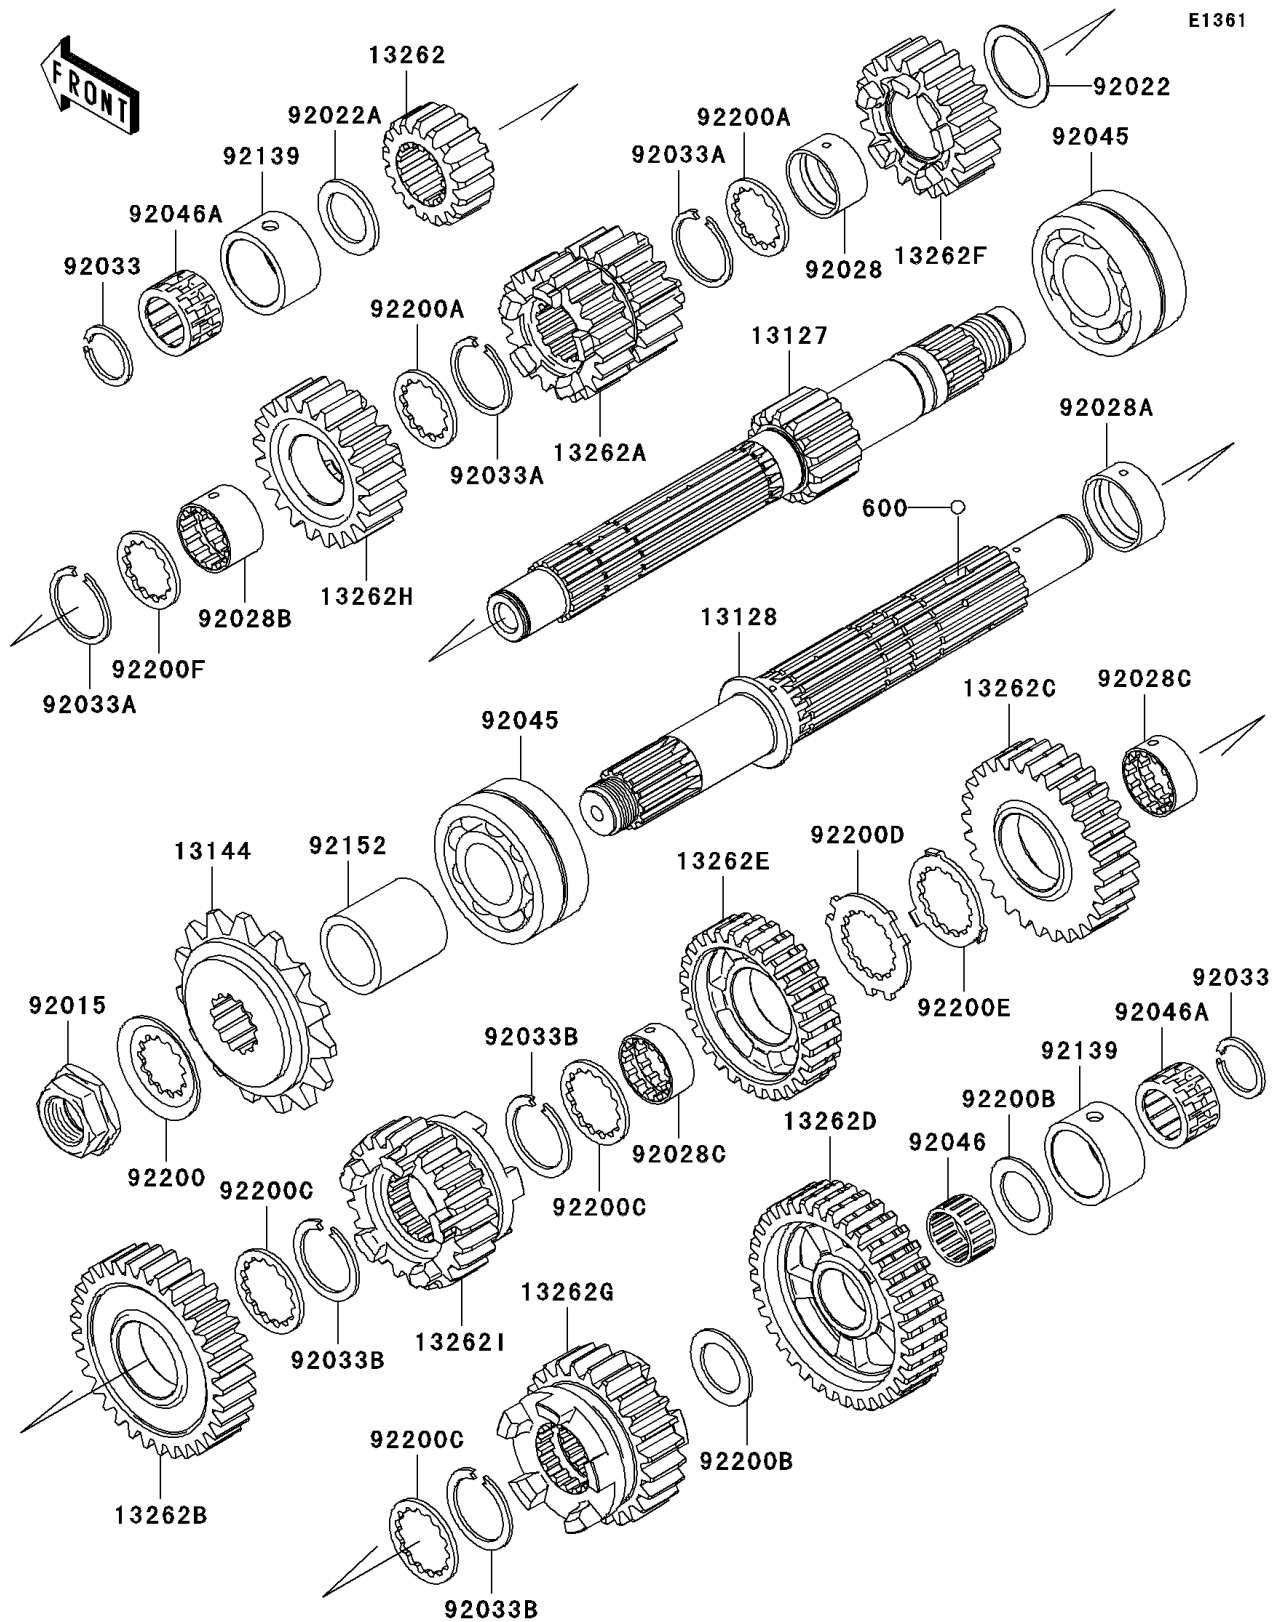

2008 Z750 (European)

PARTS DIAGRAM

Transmission

Kawasaki

Let the Good Times Roll®

2008 Z750 (European)

PARTS LIST

Transmission

Kawasaki

Let the Good Times Roll®

ITEM NAME

PART NUMBER

QUANTITY
