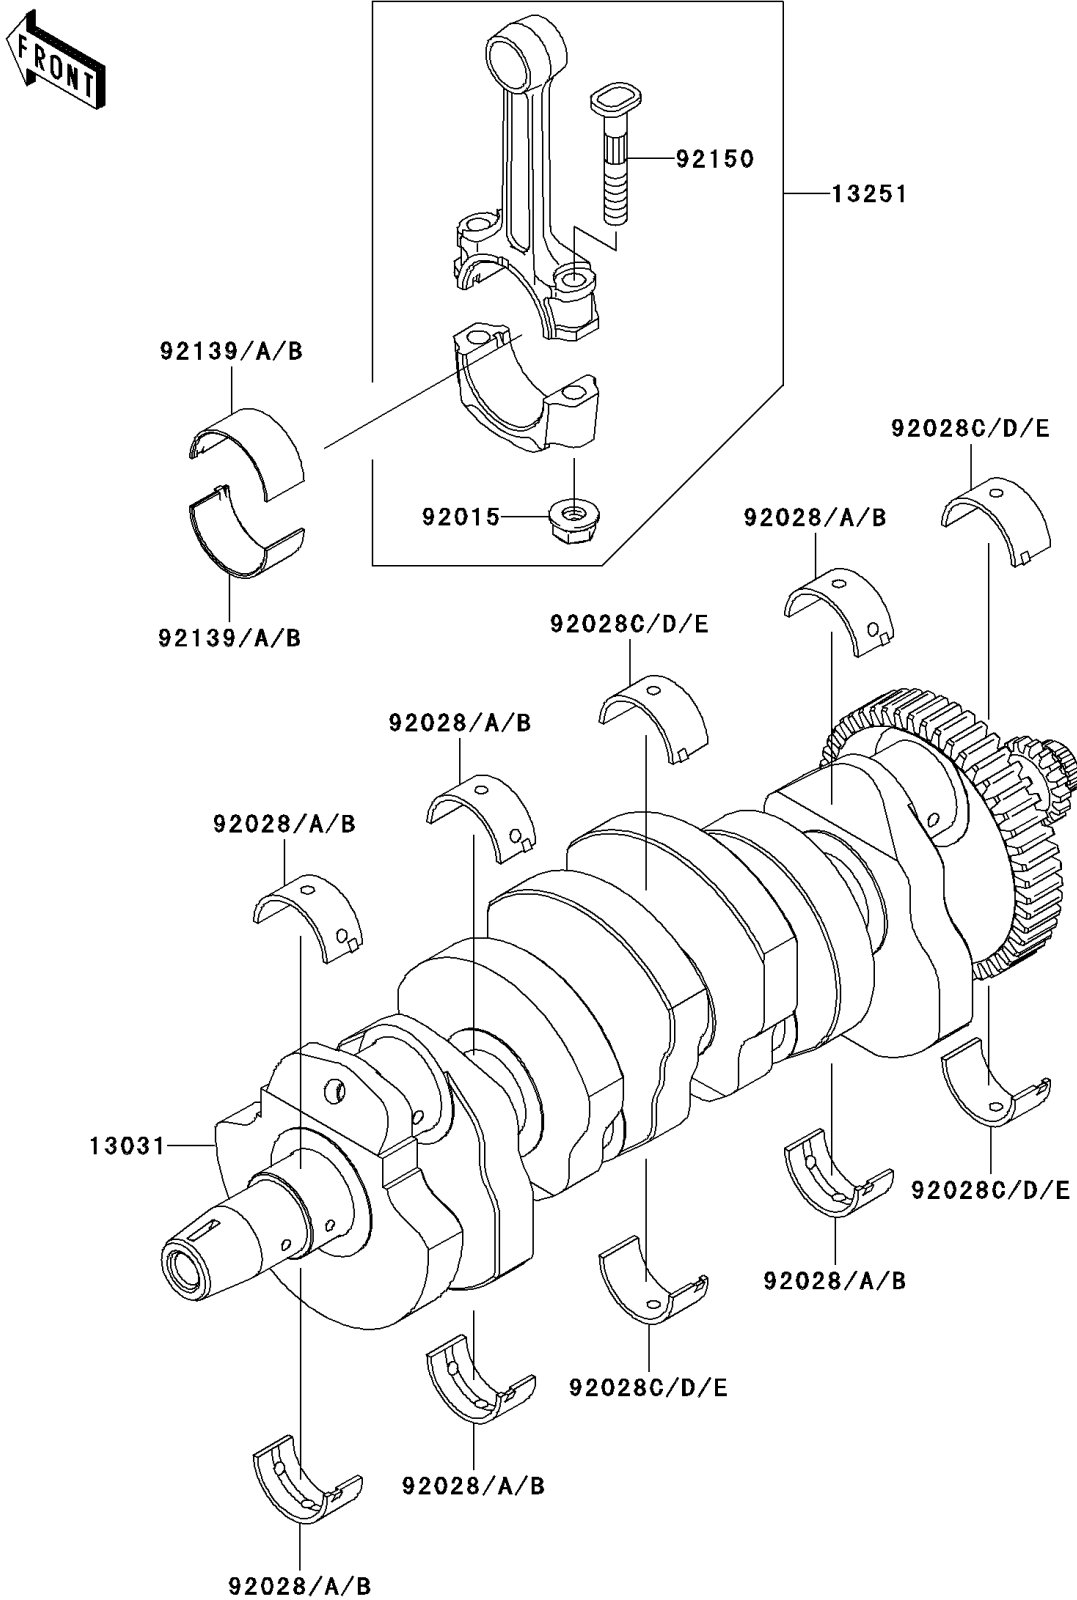

2008 Z750 (European)

PARTS DIAGRAM

Crankshaft

E1321

2008 Z750 (European)

PARTS LIST

Crankshaft

ITEM NAME

PART NUMBER

QUANTITY
