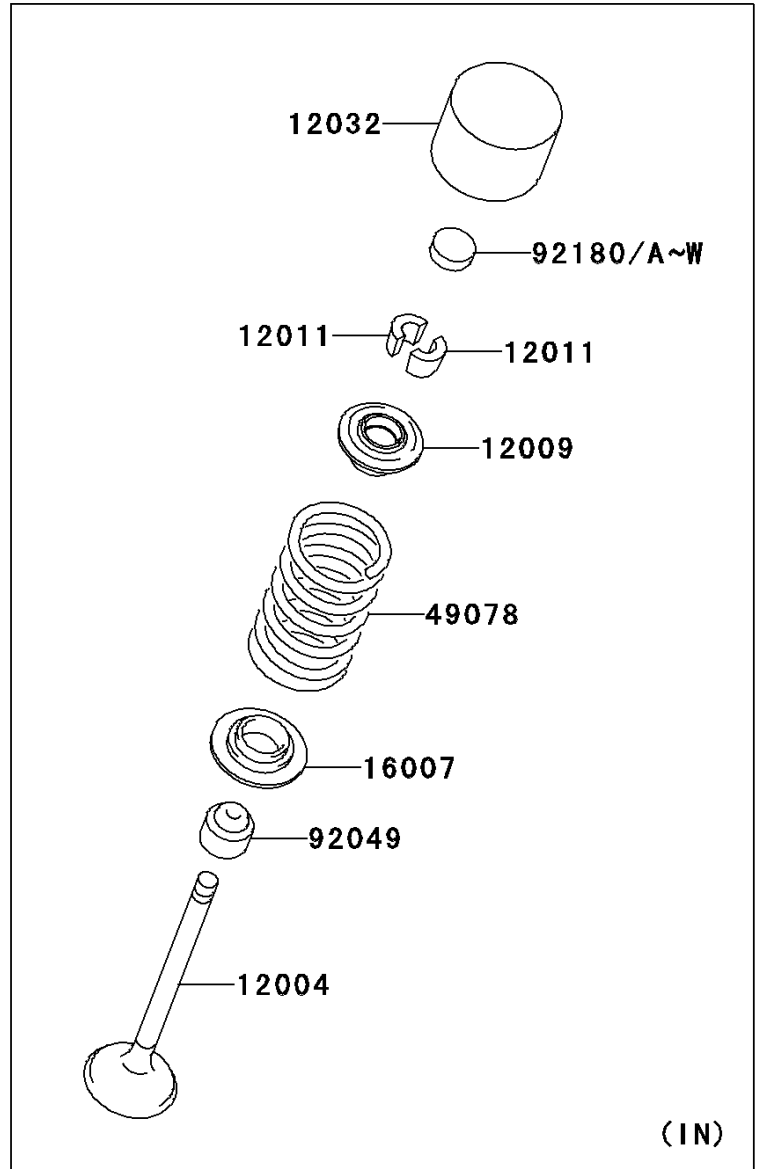

2010 Z750 (European)

PARTS DIAGRAM

Valve(s)

E1210

2010 Z750 (European)

PARTS LIST

Valve(s)

ITEM NAME

PART NUMBER

QUANTITY
