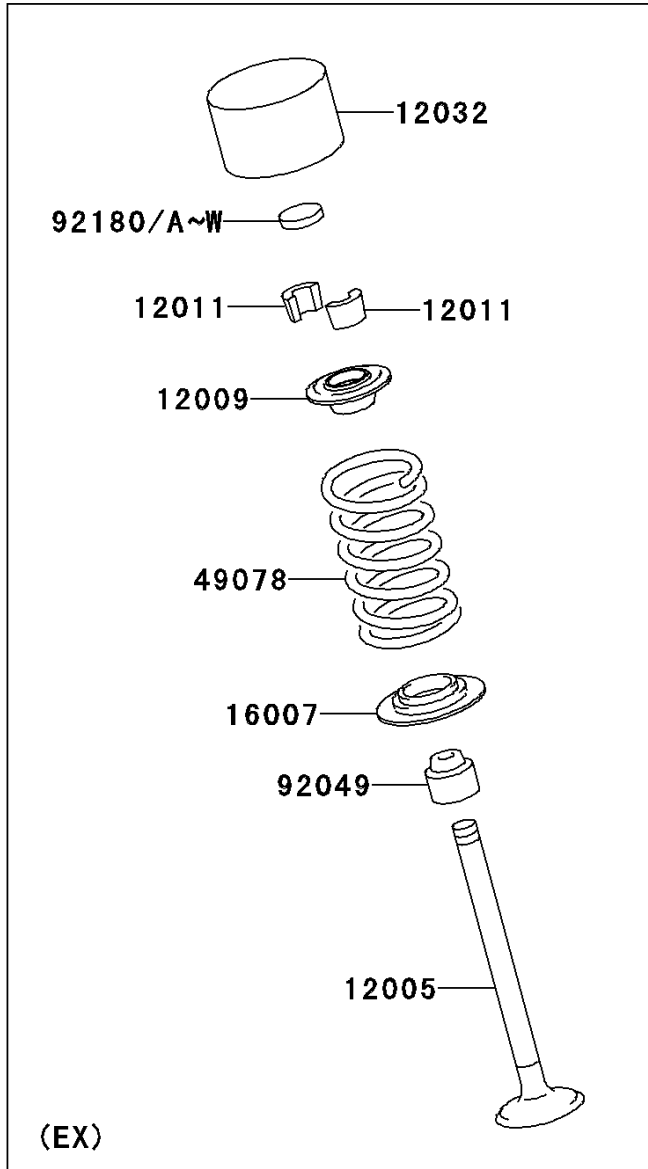

2010 Z750 (European)

PARTS DIAGRAM

Valve(s)

E1210

2010 Z750 (European)

PARTS LIST

Valve(s)

ITEM NAME

PART NUMBER

QUANTITY
