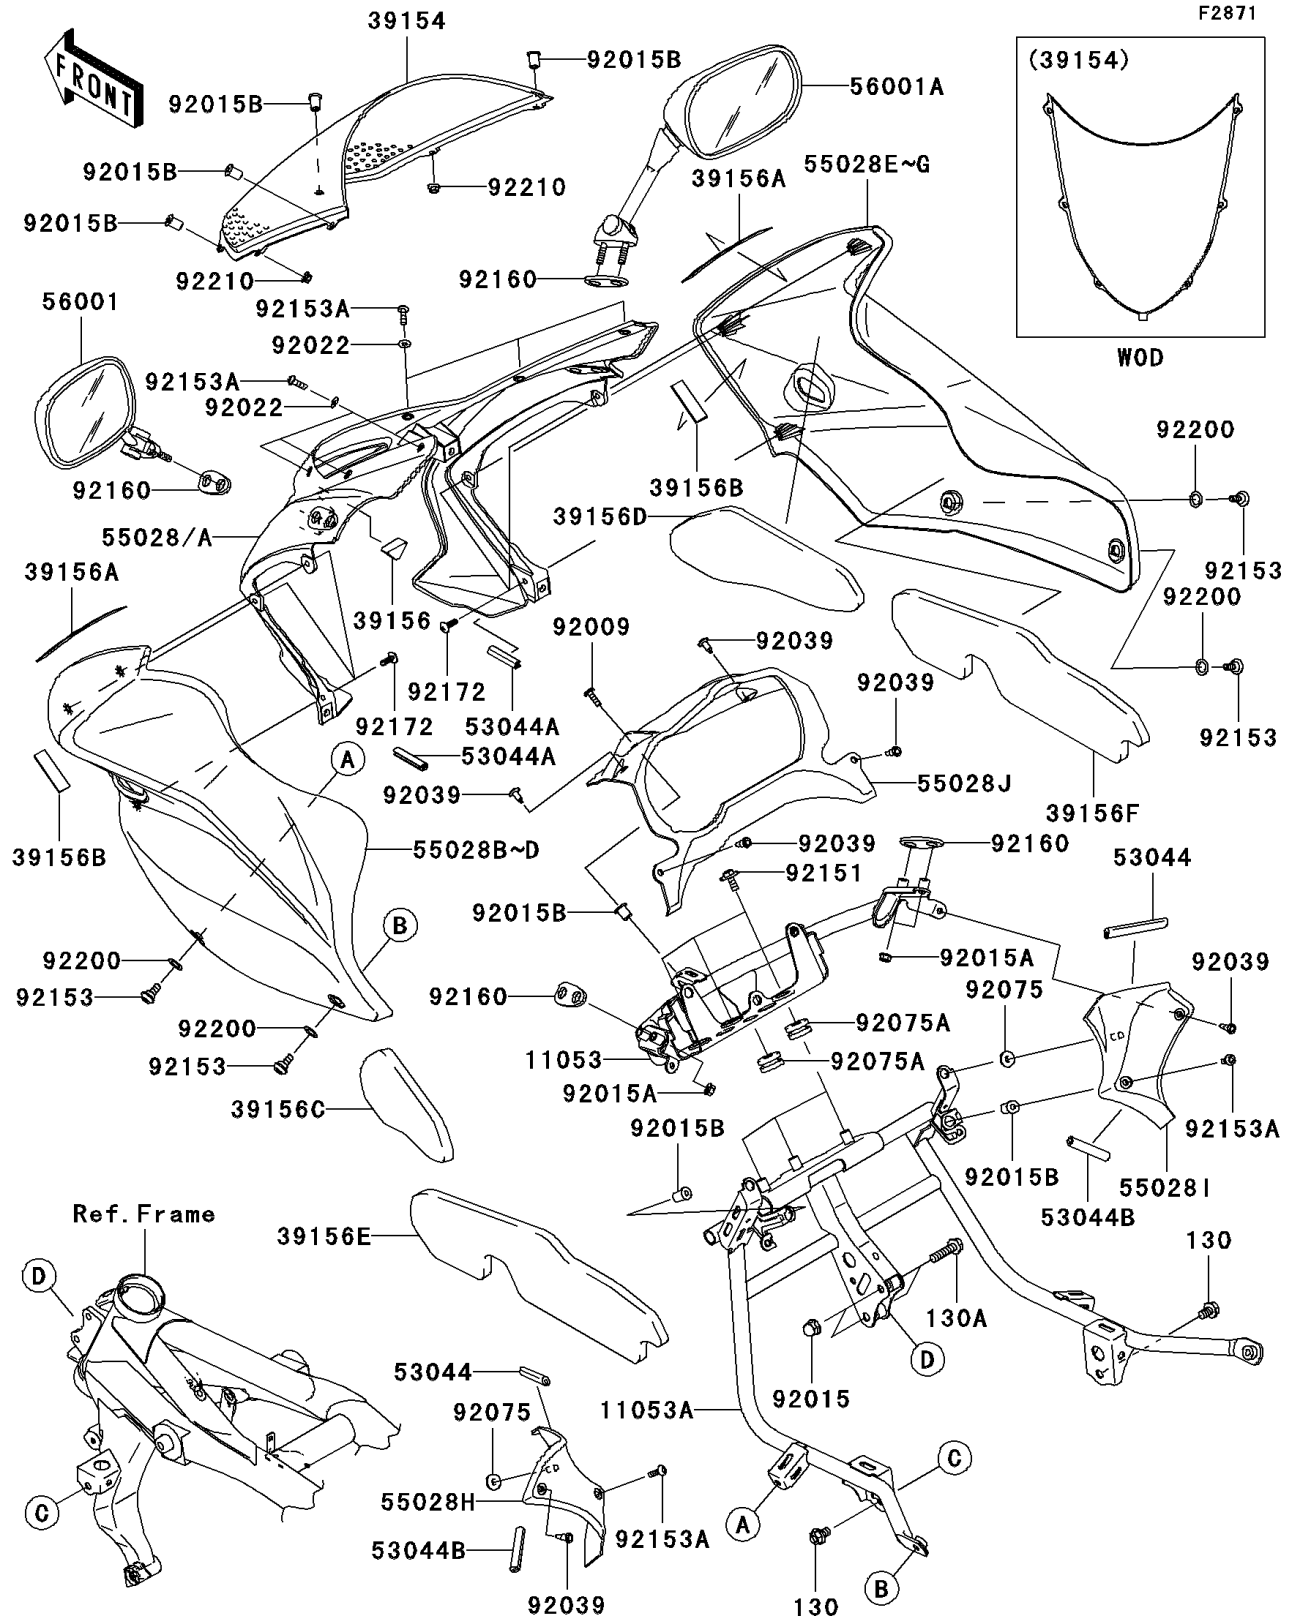

2006 Z750S

PARTS DIAGRAM

Cowling

2006 Z750S

PARTS LIST

Cowling

ITEM NAME

PART NUMBER

QUANTITY
