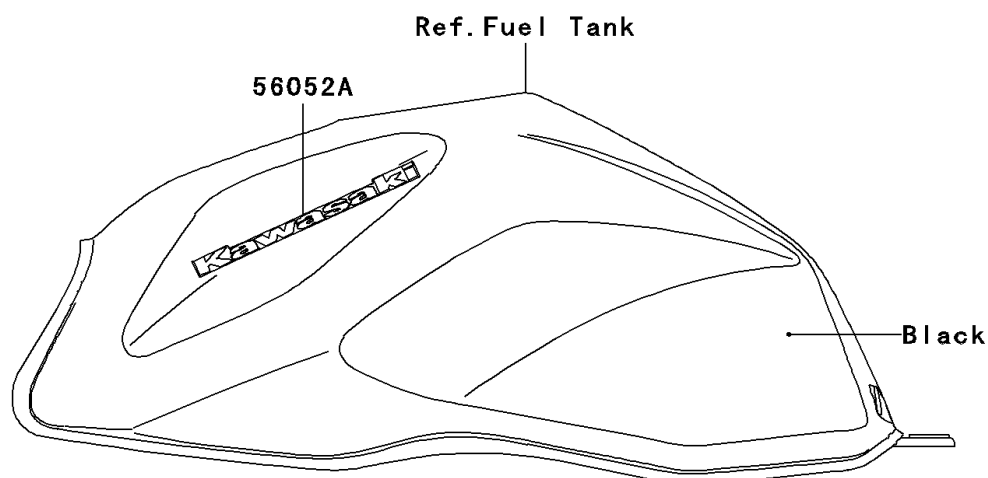

2006 Z750S

PARTS DIAGRAM

Decals(Black)

F2861B

2006 Z750S

PARTS LIST

Decals(Black)

ITEM NAME

PART NUMBER

QUANTITY
