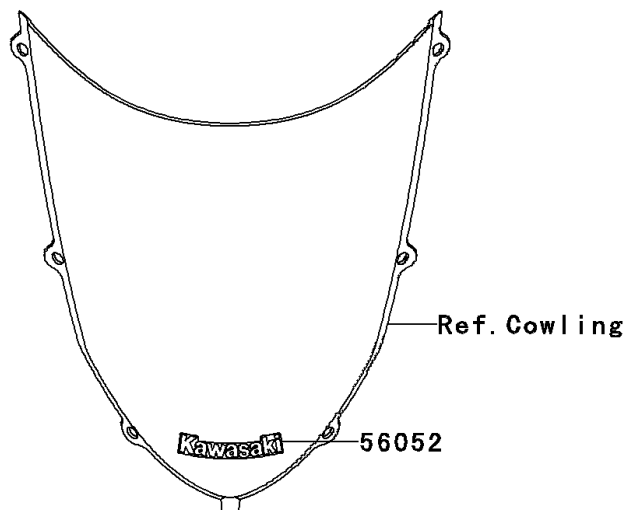

2006 Z750S

PARTS DIAGRAM

Decals(Silver)(CN)

F2861A

2006 Z750S

PARTS LIST

Decals(Silver)(CN)

Kawasaki

Let the Good Times Roll®

ITEM NAME

PART NUMBER

QUANTITY
