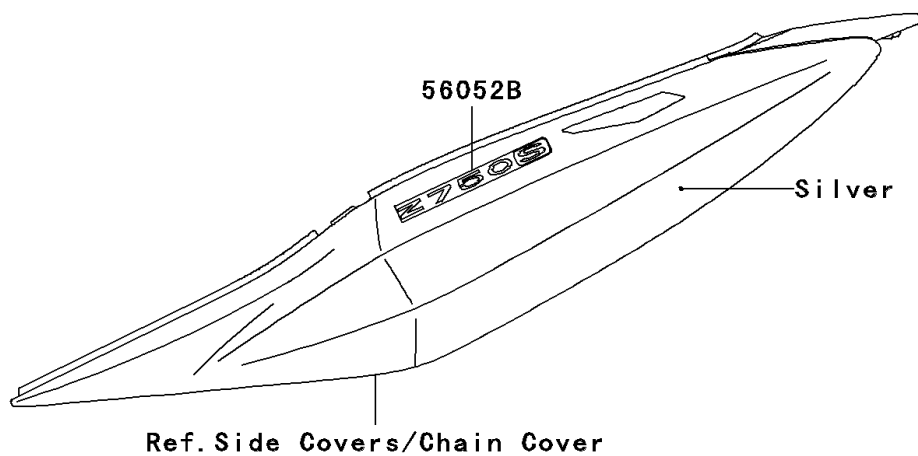

2006 Z750S

PARTS DIAGRAM

Decals(Silver)(CN)

F2861A

2006 Z750S

PARTS LIST

Decals(Silver)(CN)

Kawasaki

Let the Good Times Roll®

ITEM NAME

PART NUMBER

QUANTITY
