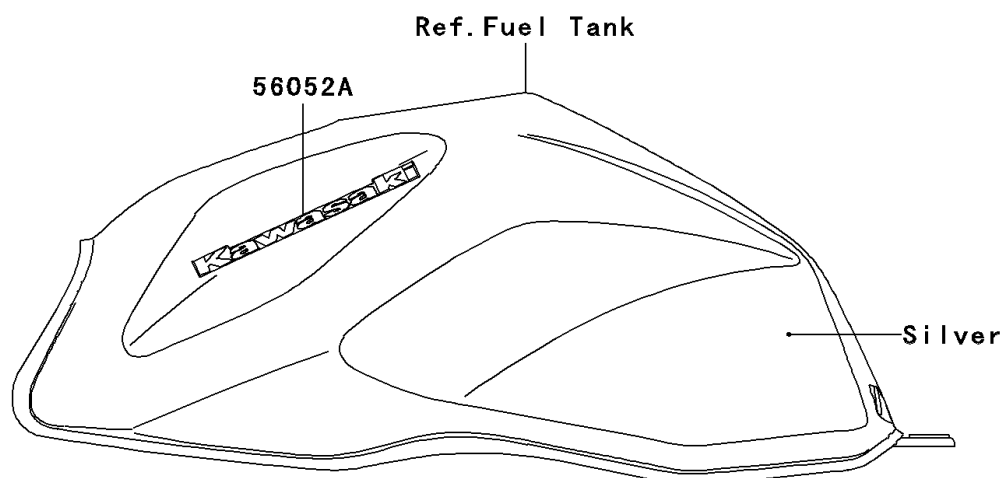

2006 Z750S

PARTS DIAGRAM

Decals(Silver)(CN)

F2861A

2006 Z750S

PARTS LIST

Decals(Silver)(CN)

Kawasaki

Let the Good Times Roll®

ITEM NAME

PART NUMBER

QUANTITY
