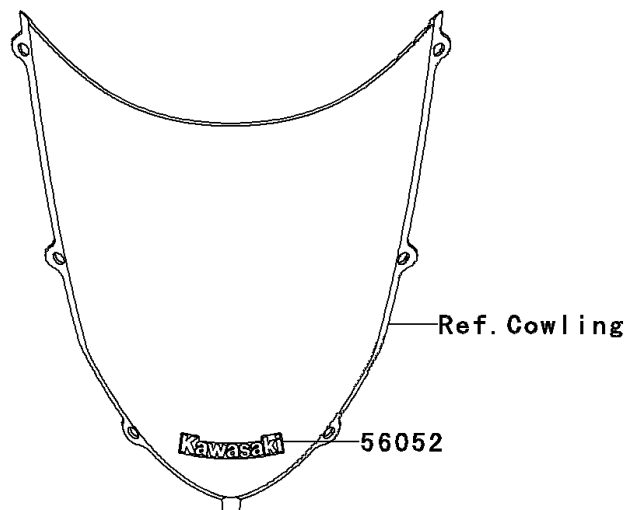

2006 Z750S

PARTS DIAGRAM

Decals(Blue)(CN)

Kawasaki

Let the Good Times Roll®

F2861

2006 Z750S

PARTS LIST

Decals(Blue)(CN)

Kawasaki

Let the Good Times Roll®

ITEM NAME

PART NUMBER

QUANTITY
