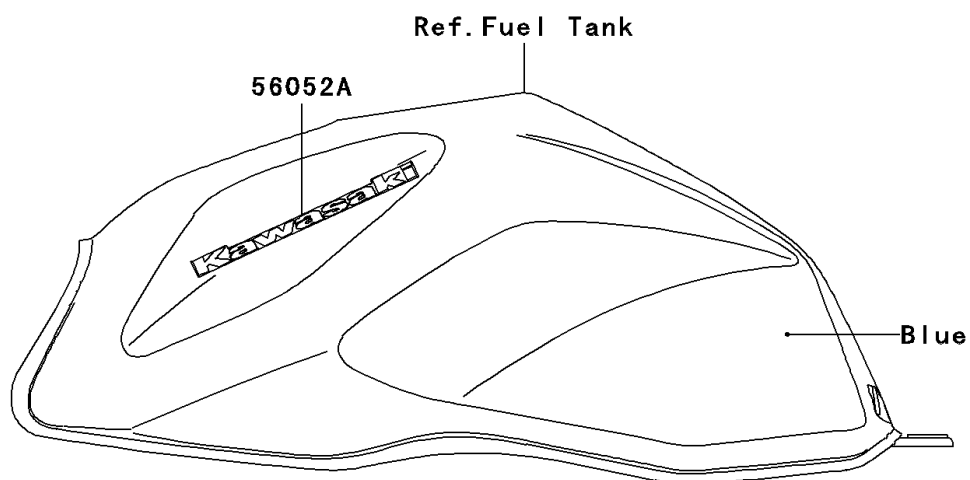

2006 Z750S

PARTS DIAGRAM

Decals(Blue)(CN)

Kawasaki

Let the Good Times Roll®

F2861

2006 Z750S

PARTS LIST

Decals(Blue)(CN)

Kawasaki

Let the Good Times Roll®

ITEM NAME

PART NUMBER

QUANTITY
