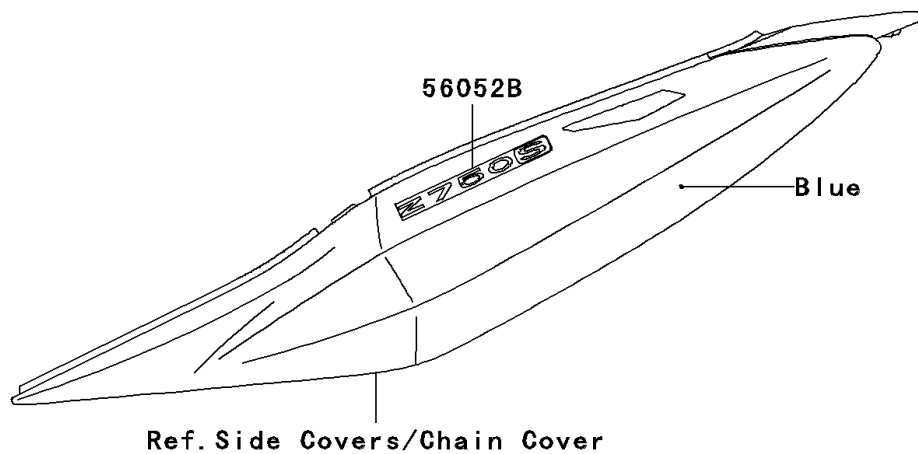

2006 Z750S

PARTS DIAGRAM

Decals(Blue)(CN)

Kawasaki

Let the Good Times Roll®

F2861

2006 Z750S

PARTS LIST