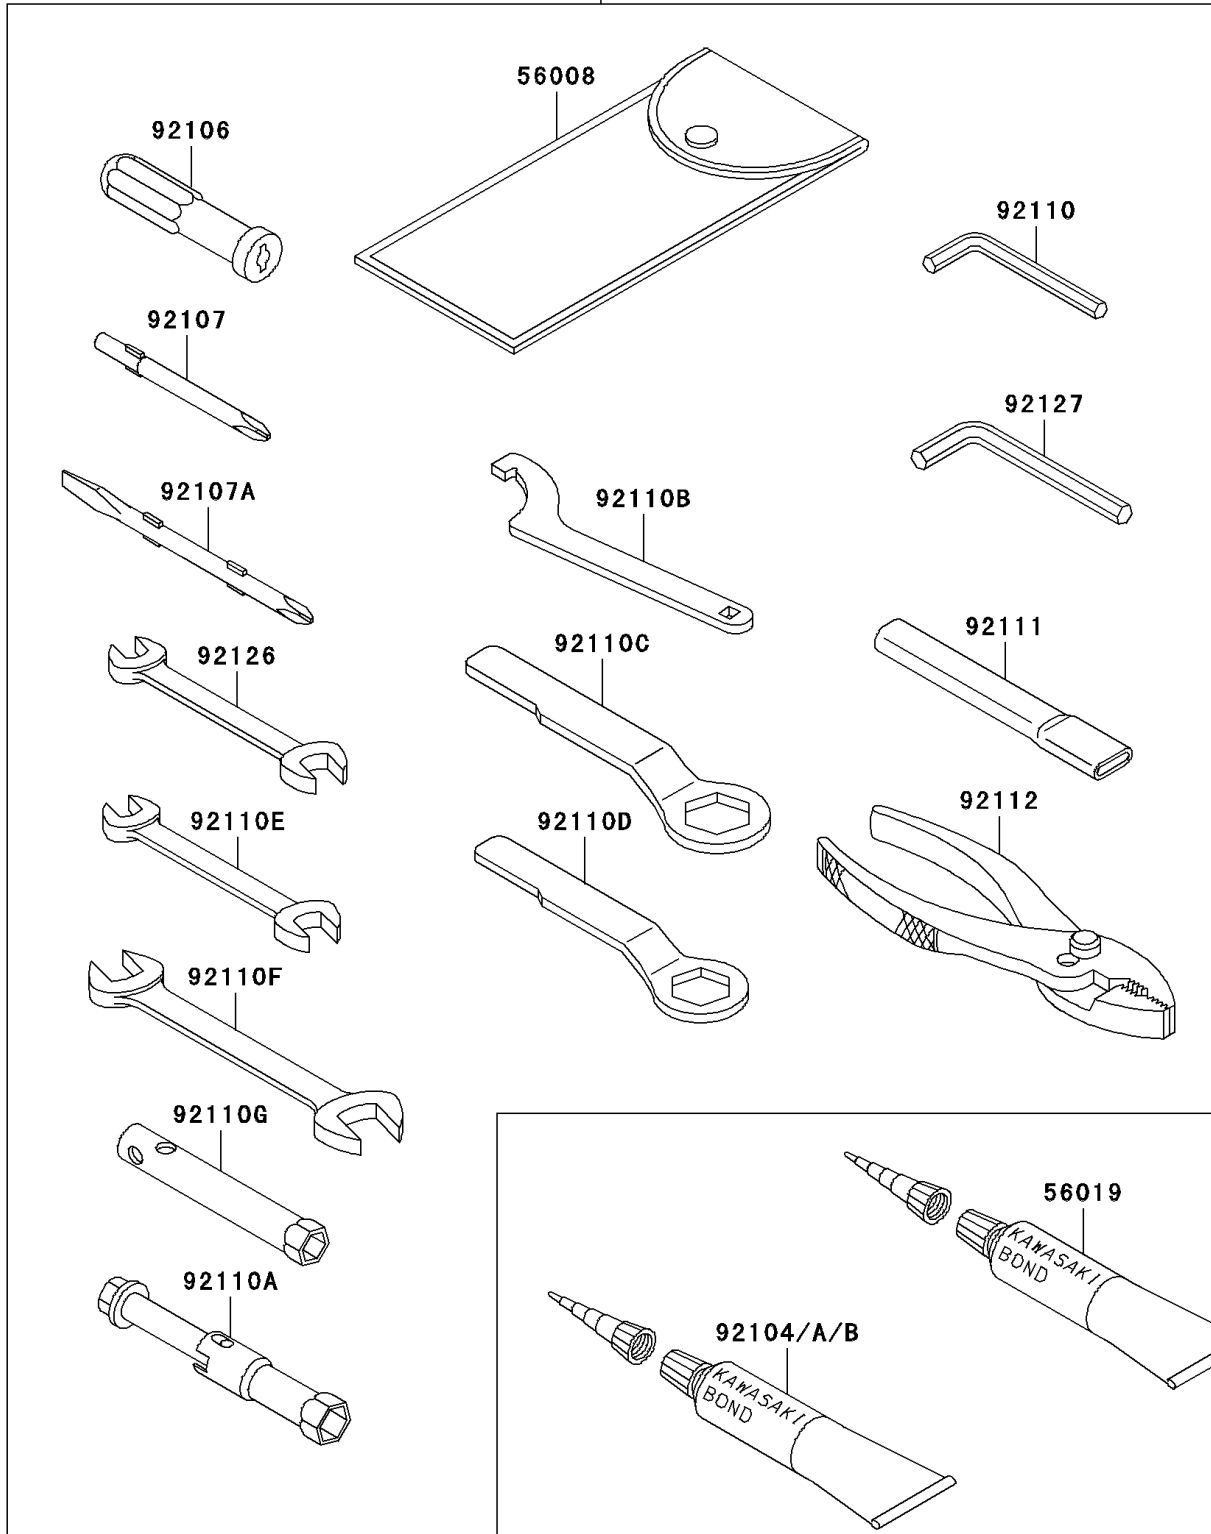

2006 Z750S

PARTS DIAGRAM

Owner's Tools

56007

F2810

2006 Z750S

PARTS LIST

Owner's Tools

Kawasaki

Let the Good Times Roll®

ITEM NAME

PART NUMBER

QUANTITY
