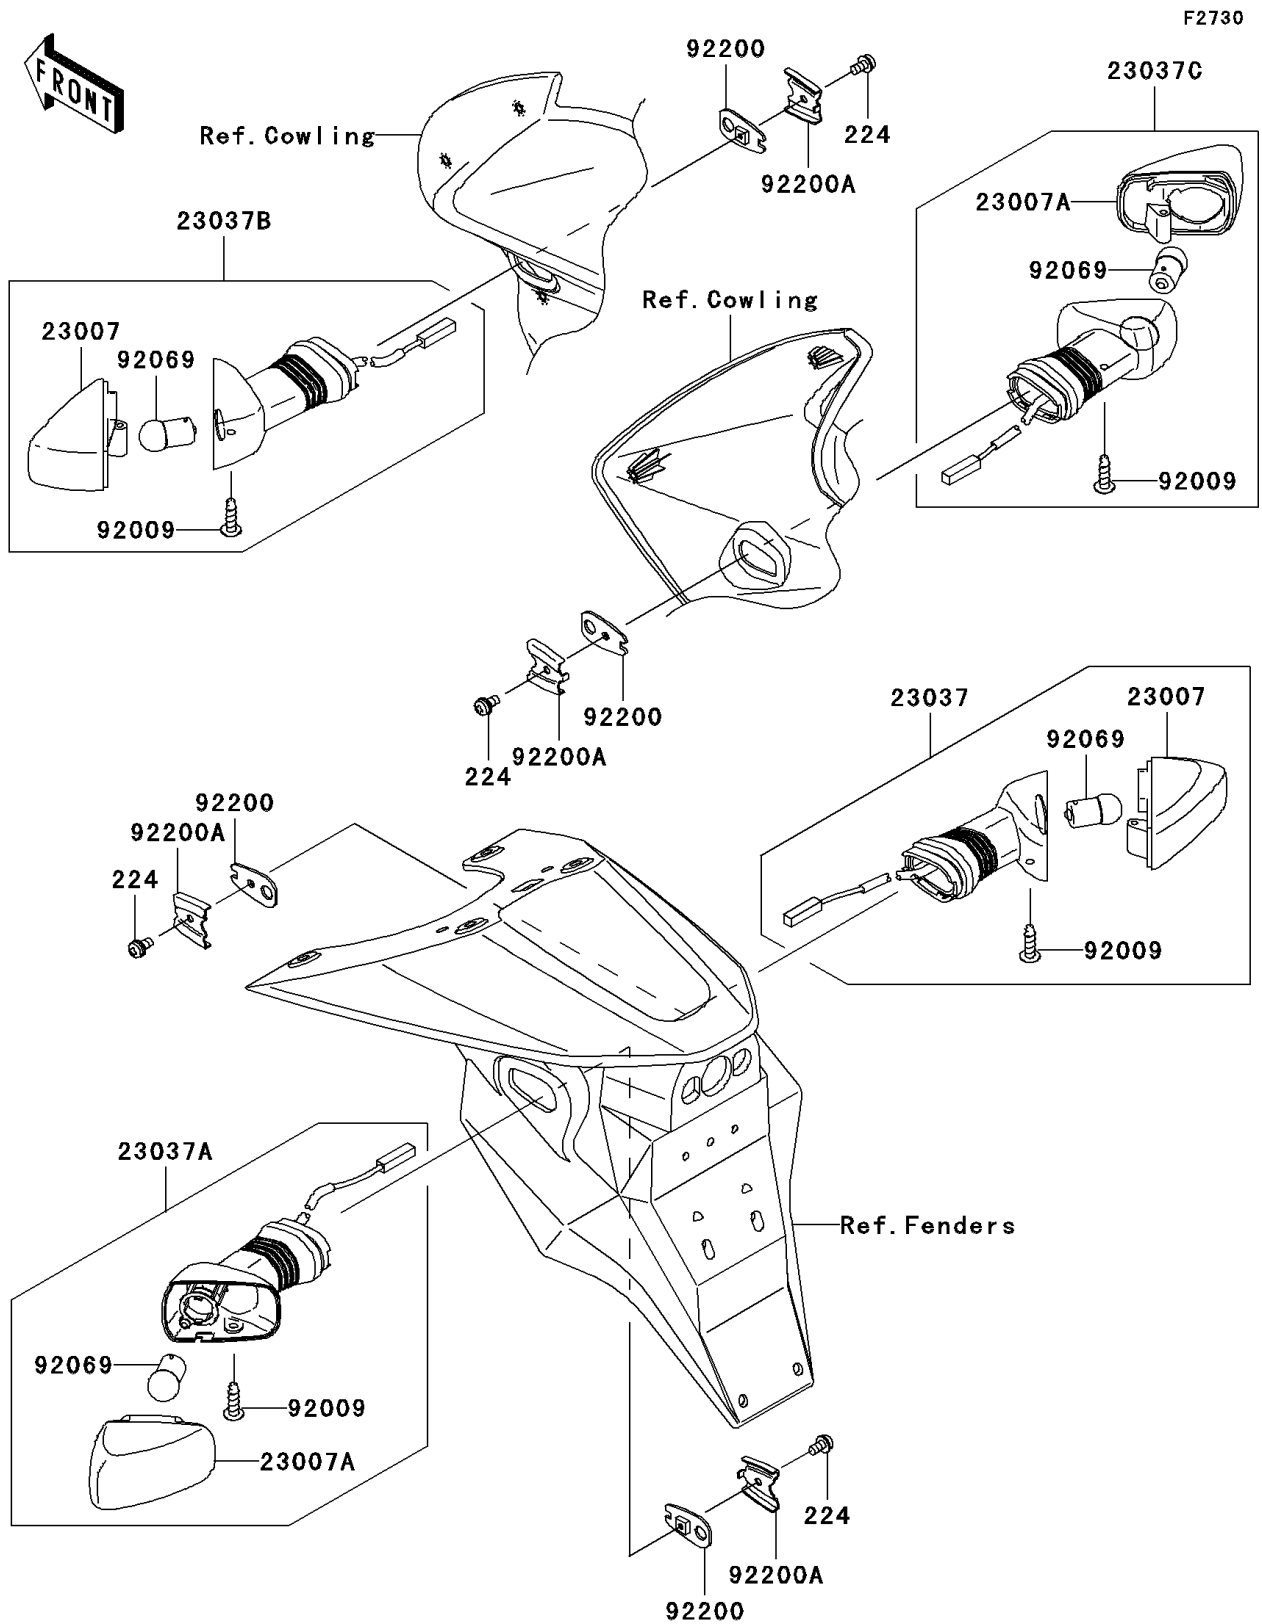

2006 Z750S

PARTS DIAGRAM

Turn Signals

Kawasaki

Let the Good Times Roll®

2006 Z750S

PARTS LIST

Turn Signals

Kawasaki

Let the Good Times Roll®

ITEM NAME

PART NUMBER

QUANTITY
